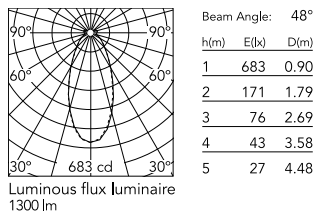

Schematic light drawing

Photometric

Lighting type	Indirect, Direct
Light distribution	Symmetric

Electrical

Insulation class	I
Frequency (Hz)	50/60
Main voltage (Vac)	220-250
LED voltage Vf (Vdc)	null
Dimmable	Yes
Dimming interface	Remote Dimmable (Dimmer Not Included)
Batteries inside	No
Charging min time	No