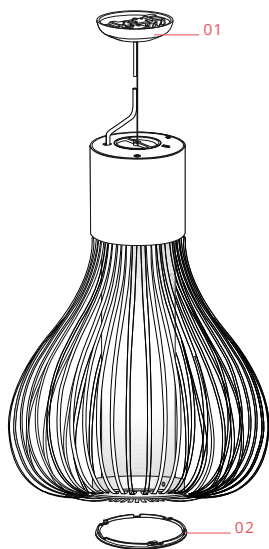

Spare Parts

01. Black rose assembly

RA3690230

02. Black diffuser assembly

RF1636030

DOWNLOAD