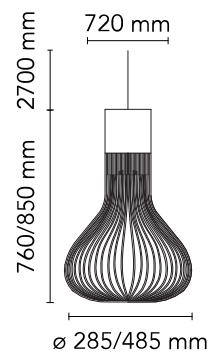

## Chasen

Designed by Patricia Urquiola, 2007

Halogen - 120W

Suspension lamp providing diffused lighting. Chemically photo-etched stainless steel body and borosilicate diffuser. Liquid paint protection. Die-cast aluminum base, 30% fiberglass-reinforced polyamide ceiling rose attached to a pressed and galvanized steel ceiling fixture. In this version the light emission can be adjusted by means of a mechanical movement that opens the louvers, thereby varying the shape of the luminaire. Steel suspension cable, FEP/PVC power cord of the same color as the luminaire.

### Physical

Colour	Black
Cord length (mm)	2700
Net weight (kg)	7.6
Package height (cm)	940
Package width (cm)	595
Package length (cm)	595
Package volume (m3)	0.32
IP internal	20