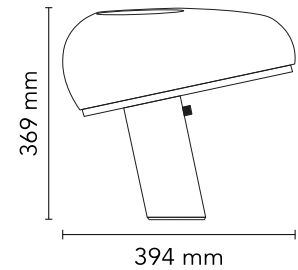

Main specifications

EAN	8059607068724
Mounting	Table
Environments	Indoor dry location
Light Source Type	Bulb
Lamp category	Halogen
Lamp holders	E27
Ilcos	HSGS
Number of heads	1
Power (W)	100

Physical

Colour	Navy Blue
Length (mm)	394
Cord colour	Black
Net weight (kg)	7.99
Package volume (m3)	0.1
IP internal	20