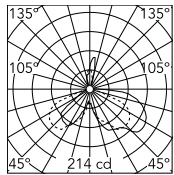

Main specifications

EAN	8059607068724
Mounting	Table
Environments	Indoor dry location
Light Source Type	Bulb
Lamp category	Halogen
Lamp holders	E27
Ilcos	HSGS
Number of heads	1
Power (W)	100

Physical

Colour	Navy Blue
Length (mm)	394
Cord colour	Black
Net weight (kg)	7.99
Package volume (m3)	0.1
IP internal	20

Download

Mounting instructions [↓ PDF](#)

Photometric Files

LDT / IES [↓ LDT](#)

Technical Drawings

2D [↓ ZIP](#)

3D [↓ ZIP](#)

Schematic light drawing