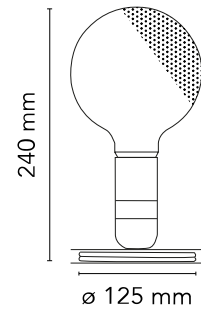

FLOS

 F3299039 Green

Lampadina

Designed by Achille Castiglioni, 1972

LED retrofit - 5W - 241lm - 2700K

Table lamp providing direct, diffused light. Anodized aluminum base serves to contain excess power cord. Bakelite lamp-holder, painted to match the switch in the orange and black colors. Clear globe lamp is partially sandblasted to diffuse the light.

Main specifications

EAN	8059607033326
Mounting	Table
Environments	Indoor dry location
Light Source Type	Bulb
Lamp category	LED retrofit
Lamp type	G125
Lamp holders	E27
Bulb finish	Semifrosted
Number of heads	1
Power (W)	5
System flux (lm)	241

Physical

Colour	Green
Length (mm)	125
Cord length (mm)	2300
Net weight (kg)	0.35
Package height (mm)	250
Package width (mm)	140
Package length (mm)	145
Package volume (m3)	0.01
IP internal	20

Download

Mounting instructions  PDF