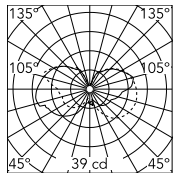

Physical

Colour	Green
Length (mm)	125
Cord length (mm)	2300
Net weight (kg)	0.35
Package height (mm)	250
Package width (mm)	140
Package length (mm)	145
Package volume (m3)	0.01
IP internal	20

Download

Mounting instructions  PDF

Photometric Files

LDT / IES  LDT

Technical Drawings

2D  ZIP

3D  ZIP

Schematic light drawing

Photometric

Lighting type	Total
Light distribution	Asymmetric
CCT (K)	2700