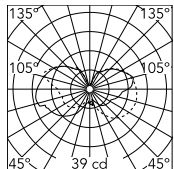

Physical

Colour	White
Length (mm)	125
Cord length (mm)	2300
Net weight (kg)	0.35
Package height (mm)	250
Package width (mm)	140
Package length (mm)	145
Package volume (m3)	0.01
IP internal	20

Download

Mounting instructions [↓ PDF](#)

Photometric Files

LDT / IES [↓ LDT](#)

Technical Drawings

2D [↓ ZIP](#)

3D [↓ ZIP](#)

Schematic light drawing

Luminous flux Luminaire
241 lm

Photometric