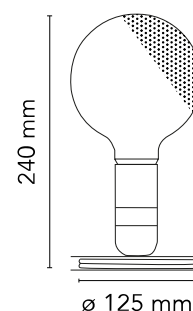

FLOS

F3299009 White

Lampadina

Designed by Achille Castiglioni, 1972

LED retrofit - 5W - 241lm - 2700K

Table lamp providing direct, diffused light. Anodized aluminum base serves to contain excess power cord. Bakelite lamp-holder, painted to match the switch in the orange and black colors. Clear globe lamp is partially sandblasted to diffuse the light.

Main specifications

EAN	8059607033289
Mounting	Table
Environments	Indoor dry location
Light Source Type	Bulb
Lamp category	LED retrofit
Lamp type	G125
Lamp holders	E27
Bulb finish	Semifrosted
Number of heads	1
Power (W)	5
System flux (lm)	241

Physical

Colour	White
Length (mm)	125
Cord length (mm)	2300
Net weight (kg)	0.35
Package height (mm)	250
Package width (mm)	140
Package length (mm)	145
Package volume (m3)	0.01
IP internal	20

Download

Mounting instructions [↓ PDF](#)

Photometric Files

LDT / IES [↓ LDT](#)

Technical Drawings

2D [↓ ZIP](#)

3D [↓ ZIP](#)

Schematic light drawing

Luminous flux Luminaire
241 lm

Photometric