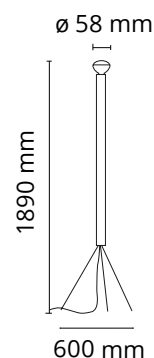

FLOS

F3772003 Lite Blue

Luminator

Designed by Achille and Pier Giacomo Castiglioni, 1954

Floor lamp providing indirect light. Bulb with reflector. Iron stem with painted finish. Painted galvanized metal legs.

Main specifications

EAN	8059607047071
Mounting	Floor
Environments	Indoor dry location
Light Source Type	Bulb
Lamp category	Halogen
Lamp holders	E27
Ilcos	HSGSR
Number of heads	1
Power (W)	105

Physical

Colour	Lite Blue
Length (mm)	500
Cord length (mm)	2800
Net weight (kg)	3.7
Package height (mm)	120
Package width (mm)	1515
Package length (mm)	140
Package volume (m3)	0.03
IP internal	20