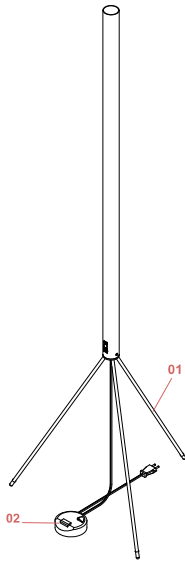

FLOS

F3772003 Lite Blue

Luminator

Designed by Achille and Pier Giacomo Castiglioni, 1954

Floor lamp providing indirect light. Bulb with reflector. Iron stem with painted finish. Painted galvanized metal legs.

Main specifications

EAN	8059607047071
Mounting	Floor
Environments	Indoor dry location
Light Source Type	Bulb
Lamp category	Halogen
Lamp holders	E27
Ilcos	HSGSR
Number of heads	1
Power (W)	105

Physical

Colour	Lite Blue
Length (mm)	500
Cord length (mm)	2800
Net weight (kg)	3.7
Package height (mm)	120
Package width (mm)	1515
Package length (mm)	140
Package volume (m3)	0.03
IP internal	20

Notes

Dimmable Switch included

Bulbs

NOT INCLUDED

RF32366

LED Lamp 12W E27 220-240V

2700K R125

Spare Parts

- 01. Leg with Ring for Luminator Black RF3770231
- 02. Led rondo' dimmer 220/240v 40-250w 4-100w RF28045

DOWNLOAD

RF28045

Led rondo' dimmer 220/240v 40-
250w 4-100w

RF3770231

Leg with Ring for Luminator Black