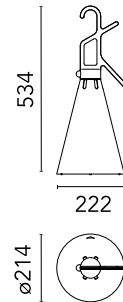

FLOS

■ F038AAAA0ZZ Black

Mayday Outdoor

Designed by Konstantin Grcic, 2000

Socket for E14 bulb, light source not included. 220-240 V ON/OFF electric power supply. IP65 switch on the handle of the luminaire. It has a 6 meter long cable for outdoor use and an IP44 Schuko plug.

Main specifications

Mounting	Hand lamp
Environments	Outdoor wet location
Lamp category	LED retrofit
Lamp holders	E14
Number of heads	1
Power (W)	max 10

Physical

Colour	Black
Orientation	Fixed
Net weight (kg)	0.9
IP internal	65