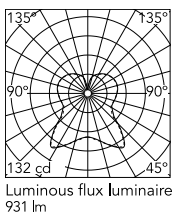

Schematic light drawing