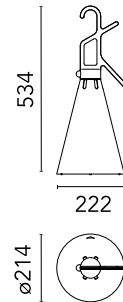

FLOS

 F038AABA0ZZ Mustard Yellow

Mayday Outdoor

Designed by Konstantin Grcic, 2000

Socket for E14 bulb, light source not included. 220-240 V ON/OFF electric power supply. IP65 switch on the handle of the luminaire. It has a 6 meter long cable for outdoor use and an IP44 Schuko plug.

Main specifications

Mounting	Hand lamp
Environments	Outdoor wet location
Lamp category	LED retrofit
Lamp holders	E14
Number of heads	1
Power (W)	max 10

Physical

Colour	Mustard Yellow
Orientation	Fixed
Net weight (kg)	0.9
IP internal	65