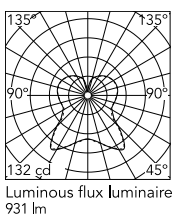

Schematic light drawing