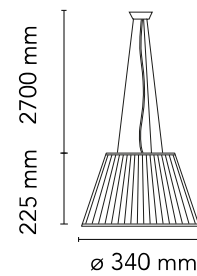

FLOS

F6105000 Glass

Romeo Moon Suspension 1

Designed by Philippe Starck, 1996

Halogen - 150W

Suspension lamp providing diffused light. Acid-etched pressed borosilicate glass internal diffuser. Pressed clear glass shade. Injection-molded transparent polycarbonate diffuser support. Transparent, stamped polycarbonate dust protection screen. White, injection-molded ABS rose, galvanized pressed steel ceiling fitting. Free steel suspension cable.

Main specifications

EAN	8059607020883
Mounting	Suspension
Environments	Indoor dry location
Light Source Type	Bulb
Lamp category	Halogen
Lamp holders	E27
Ilcos	HSGS
Number of heads	1
Power (W)	150

Physical

Colour	Glass
Length (mm)	340
Cord length (mm)	2700
Canopy dimension (mm)	36
Canopy width (mm)	172
Net weight (kg)	4.5
Package height (mm)	380
Package width (mm)	430
Package length (mm)	420
Package volume (m3)	0.07
IP internal	20
IP external	20

Download

[Mounting instructions](#) PDF

[Spare Parts](#) PDF

Photometric Files

[LDT / IES](#) LDT

Technical Drawings

[2D](#) ZIP

[3D](#) ZIP