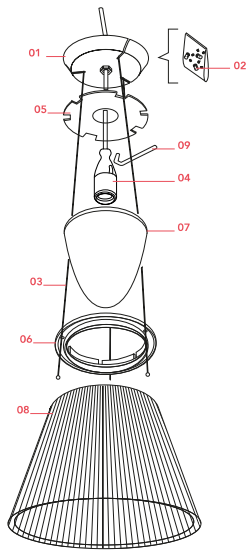

### Physical

Colour	Glass
Length (mm)	340
Cord length (mm)	2700
Canopy dimension (mm)	36
Canopy width (mm)	172
Net weight (kg)	4.5
Package height (mm)	380
Package width (mm)	430
Package length (mm)	420
Package volume (m3)	0.07
IP internal	20
IP external	20

## Schematic light drawing

## Bulbs

NOT INCLUDED

RF32563

LED Lamp 11.5W E27 220-240V  
2700K A70

NOT INCLUDED

RF32564

LED Lamp 11.5W E27 220-240V  
3000K A70

## Spare Parts

- |     |   |           |
|-----|---|-----------|
| 01. | Ceiling attachment assembly             | RF81836   |
| 02. | Kit with brass wire clamps and screws   | RF6110800 |
| 03. | Steel cable packed 3 pieces mt. 3       | RF29875   |
| 04. | Lamp holder assembly                    | RF85863   |
| 05. | Anti-dust screen                        | RF05974   |
| 06. | Safety ring assembly                    | RF6105200 |
| 07. | Acid-etched diffuser                    | RF03172   |
| 08. | Romeo Moon Suspension/Table 1 lampshade | RF6110400 |
| 09. | Lamp holder support                     | RF02784   |