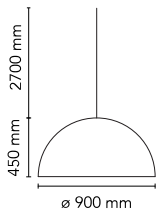

Skygarden 2

by Marcel Wanders studio , 2007

Suspension luminaire providing diffused lighting. Hemispherical, mechanically-processed cast plaster diffuser, painted white inside. Outer finish: rust, glossy black, glossy white or matte gold. Plaster diffuser support in die-cast aluminum alloy. Upper cable gland and blocking ring nut in black injection-molded PC. Shaped, adjustment screws. Transparent, injection-molded, upper and lower silicone shock absorbers. Lampholder and fixing support in PPS. Flashed and blown opal glass diffuser. Molded fixing ring nut in die-cast aluminum alloy with alodine plating. Frieze in photo-etched and mechanically drawn AISI 304 steel. Molded and galvanized steel ceiling attachment. Gray, injection-molded PC rose, painted the same color as the body.

Mounting	Pendant
Environment	Indoor
Weight	29,0 Kg
Light sources available	1 x LED 15W E27 1515lm 3000K [e] cod. RF28367 Non dimmable 1 x RF29388 LED 20W E27 2300lm 2700K CRI80 [e]
Emergency	Without
Voltage	220-250V
Power	MAX 230W
Battery	No
Supply included	Yes
Cord Length	2700 mm
Materials	Glass, Plaster, Stainless steel
Colors	<ul style="list-style-type: none"> F0002031 - Black F0002044 - Gold F0002047 - Rusty Brown F0002030 - Glossy Black F0002009 - Glossy White