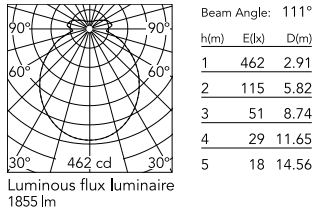

Download

Mounting instructions [↓ PDF](#)

Photometric Files

LDT / IES [↓ ZIP](#)

Schematic light drawing

Photometric

Lighting type	Total
Light distribution	Symmetric
CCT (K)	2700-2900
CRI>	90

Electrical