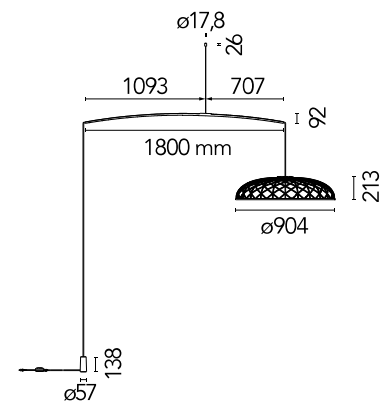

FLOS

F6394017 Almond

Skynest Motion

Designed by Marcel Wanders, 2022

57W - 1885lm - 2700-2900K - CRI> 90

Diffuse lighting hanging appliance. The dome is a combination of luminous and dark elements arranged into a network and formed of core structures covered with a thin interwoven colourful tubular mesh made from recycled and recyclable fabric produced from polyester. Every single luminous element is powered by special micro-connectors located at the top of the dome and is covered with a two-tone mesh, while the side facing the inside of the dome is always white in order to allow for optimal light emission from the LED module. The appliance is fitted with a built-in balancing system at the top of the dome which helps adjust its balance, making it perfectly stable. The bottom of the dome is completed by an aluminium ring that keeps the dome's entire network structure in place through a simple snap-fit system. The product is assembled with absolutely no glue so it can be fully separated to be recycled in the future and in case of any repairs or replacements. Available lamp finishes: Blue Tourmaline, Almond, Anthracite or Brick Red. Plastic structure painted with the same finish as the lamp, fitted with built-in electronics that allow for the use of different dimmer systems: 0-10V / 1-10V / DALI / PUSH."

Main specifications

EAN	8059607057209
Mounting	Suspension
Environments	Indoor dry location
Light Source Type	LED
LED type	LED Module
Power (W)	57
System power (W)	57
System flux (lm)	1885

Physical

Colour	Almond
Cord colour	Almond
Cord length (mm)	6000
Net weight (kg)	6
Package volume (m3)	0.33
IP external	20

Download

Mounting instructions [↓ PDF](#)

Photometric Files

LDT / IES [↓ ZIP](#)

Schematic light drawing

Photometric

Lighting type	Total
Light distribution	Symmetric
CCT (K)	2700-2900
CRI>	90

Electrical