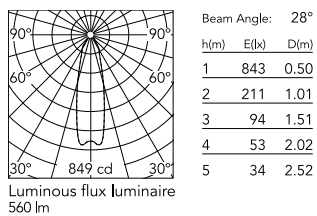

### Physical

Colour	Aluminium
Length (mm)	360
Cord length (mm)	2200
Canopy dimension (mm)	41
Canopy width (mm)	89
Canopy height (mm)	89
Net weight (kg)	1.4
Package height (mm)	280
Package width (mm)	425
Package length (mm)	420
Package volume (m3)	0.05
IP internal	20

## Schematic light drawing