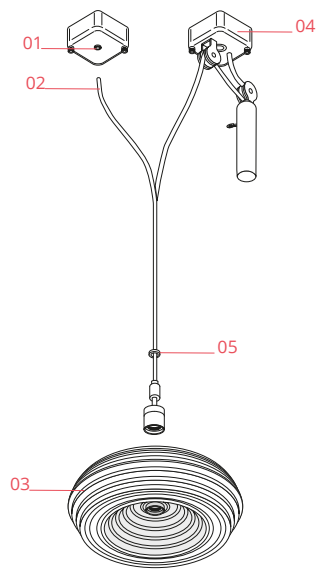

### Physical

Colour	Aluminium
Length (mm)	360
Cord length (mm)	2200
Canopy dimension (mm)	41
Canopy width (mm)	89
Canopy height (mm)	89
Net weight (kg)	1.4
Package height (mm)	280
Package width (mm)	425
Package length (mm)	420
Package volume (m3)	0.05
IP internal	20

## Schematic light drawing

## Spare Parts

- |     |                           |           |
|-----|---------------------------|-----------|
| 01. | Complete ceiling rose     | RF6500109 |
| 02. | Electric wiring 2,5mt     | RF04637   |
| 03. | Zapon-varnished reflector | RF00750   |
| 05. | Ring nut                  | RF06821   |