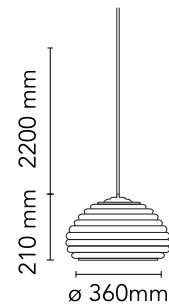

### Physical

Colour	Aluminium
Length (mm)	360
Cord length (mm)	2200
Canopy dimension (mm)	41
Canopy width (mm)	89
Canopy height (mm)	89
Net weight (kg)	1.4
Package height (mm)	280
Package width (mm)	425
Package length (mm)	420
Package volume (m3)	0.05
IP internal	20