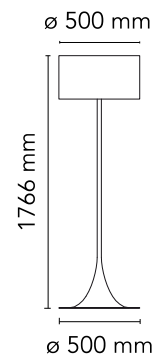

FLOS

F6612009 Glossy White

Spun Light Floor

Designed by Sebastian Wrong, 2003

Halogen - 250W

Floor fixture providing diffused lighting. Spun metal frame and diffuser, die-cast aluminum diffuser support arms and lamp-holder support, painted in the colors indicated below. White, injection-molded polycarbonate diffuser supports. On the cable there is the electronic dimmer which allows the regulation of light brightness.

Main specifications

EAN	8059607023174
Mounting	Floor
Environments	Indoor dry location
Light Source Type	Bulb
Lamp category	Halogen
Lamp holders	E27
Ilcos	HSGS
Number of heads	1
Power (W)	250

Physical

Colour	Glossy White
Length (mm)	500
Net weight (kg)	9.3
Package height (mm)	1880
Package width (mm)	580
Package length (mm)	580
Package volume (m3)	0.63
IP internal	20