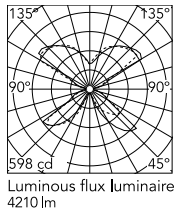

Schematic light drawing

Photometric

Light distribution

Symmetric

Electrical

Insulation class	II
Frequency (Hz)	50/60
Main voltage (Vac)	220-240
LED voltage Vf (Vdc)	null
Dimmable	Yes
Dimming interface	Dimmer Integrated
Plug type	Type C
Batteries inside	No