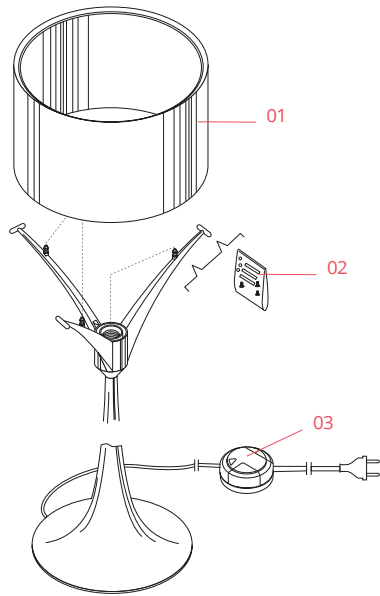

Spare Parts

01.	White diffuser F	RF12144
02.	Bag with diffuser supports and o- ring	RF6610100
03.	Led rondo' dimmer 220/240v 40- 250w 4-100w	RF28200

DOWNLOAD