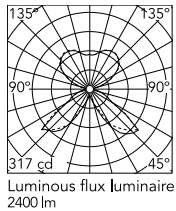

### Physical

Colour	Black
Length (mm)	390
Cord length (mm)	1700
Net weight (kg)	4.3
Package height (mm)	660
Package width (mm)	480
Package length (mm)	480
Package volume (m3)	0.15
IP internal	20

### Photometric Files

LDT / IES [↓ LDT](#)

## Schematic light drawing