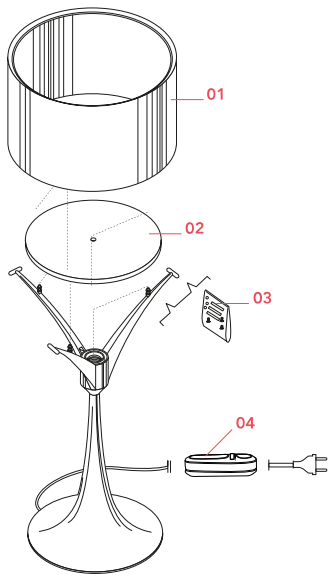

## Spun Light Table 1

Designed by Sebastian Wrong, 2003

Halogen - 150W

Table/desk lamp providing diffused light. Spun metal frame and diffuser, die-cast aluminum diffuser support arms and lampholder support, painted in the colors indicated below. White, injection-molded polycarbonate diffuser supports. Sandblasted pressed glass upper diffuser screen. On the cable there is the electronic dimmer which allows the regulation of light brightness.

## Schematic light drawing

## Spare Parts

- |     |                                       |           |
|-----|---------------------------------------|-----------|
| 01. | Spun Light T1 black diffusers         | RF11710   |
| 02. | Spun Light Table 1 anti-glare glass   | RF11695   |
| 03. | Bag with diffuser supports and o-ring | RF6610100 |
| 04. | Black Dimmer Switch                   | RF28206   |