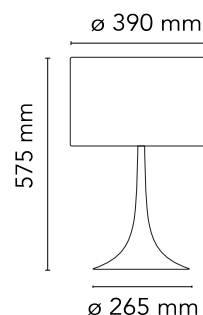

Halogen - 150W

Table/desk lamp providing diffused light. Spun metal frame and diffuser, die-cast aluminum diffuser support arms and lampholder support, painted in the colors indicated below. White, injection-molded polycarbonate diffuser supports. Sandblasted pressed glass upper diffuser screen. On the cable there is the electronic dimmer which allows the regulation of light brightness.

Are you a professional and your project needs consulting and support?

BOOK AN APPOINTMENT