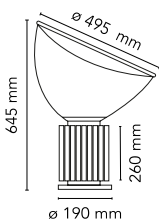

Taccia

by Achille & Pier Giacomo Castiglioni , 1962

Table lamp providing indirect and reflected light. Reflector in painted aluminium, gloss white on the outside and matt white on the inside. Directionable diffuser in transparent mouth-blown glass. Body in matt black, silver anodized or bronze anodized aluminium. Base in nickel-plated metal. Electric cable of useful length 220 cm, with dimmer switch for ON/OFF and adjustment of the light flow between 10-100%. Plug-in power supply with interchangeable plugs.

Mounting	Table/Floor
Environment	Indoor
Weight	10,7 Kg
Light sources available	1 x 1 COB LED 28W 2700K CRI93 [i] Dimmable
Emergency	Without
Dimmer	Included
Voltage	100-240/48V
Power	28W
Battery	No
Supply included	Yes
Cord Length	2200 mm
Materials	Aluminum, Glass
Colors	<ul style="list-style-type: none"> F6602004 - Anodized Silver F6602030 - Black F6602046 - Anodized Bronze