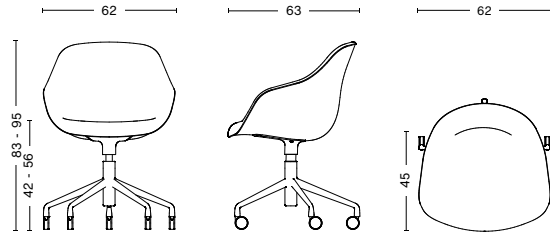

## DIMENSIONS

WIDTH / 62 cm / 24.41"

DEPTH / 63 cm / 24.8"

HEIGHT / 83 - 95 cm / 32.68" - 37.40"

SEAT HEIGHT / 42 - 56 cm / 16.54" - 22.05"

SEAT DEPTH / 45 cm / 17.72"