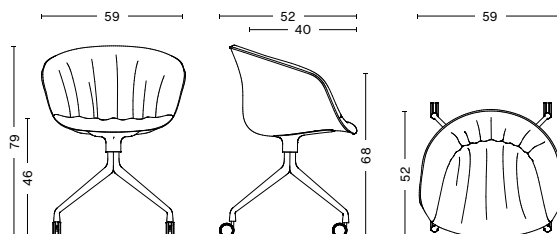

CONSTRUCTION

BASE / 4 star cast base on wheels reinforced with metal brackets for additional strength. With swivel function made from durable POM (Polyoxymethylen).

DIMENSIONS

WIDTH / 59 cm / 23.2"
DEPTH / 52 cm / 20.5"
HEIGHT / 79 cm / 31.1"
SEAT HEIGHT / 46 cm / 18.1"
SEAT DEPTH / 40 cm / 15.8"