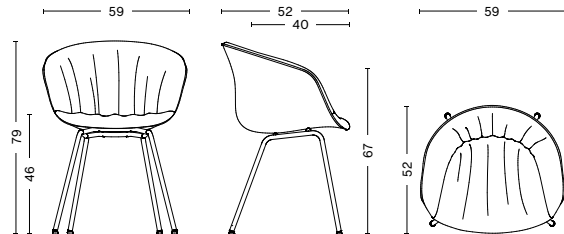

DIMENSIONS

WIDTH / 59 cm / 23.2"
DEPTH / 52 cm / 20.5"
HEIGHT / 79 cm / 31.1"
SEAT HEIGHT / 46 cm / 18.1"
SEAT DEPTH / 40 cm / 15.8"

GLIDERS

PLASTIC GLIDER / Standard on all variants. Suitable for all floorings that are not too sensitive.