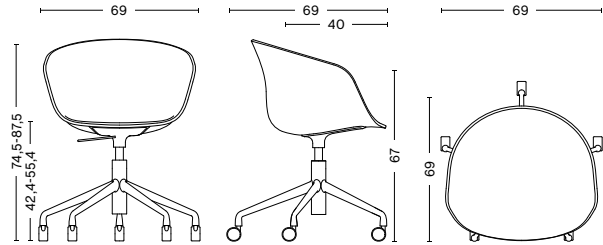

BLACK
POWDER COATED
ALUMINIUM

CONSTRUCTION

BASE / 5 star swivel base in cast aluminium with wheels and gas lift.

DIMENSIONS

WIDTH / 69 cm / 27.2"

DEPTH / 69 cm / 27.2"

HEIGHT / 74,5 - 87,5 cm / 29.3" - 34.5"

SEAT HEIGHT / 42,4 - 55,4 cm / 16.7" - 21.8"

SEAT DEPTH / 40 cm / 15.8"

WHEELS

SOFT WHEELS / Standard on all. Suitable for all floorings.

/ Black base. All shells = black wheels.

/ White base. All shells = white wheels with grey rubber.