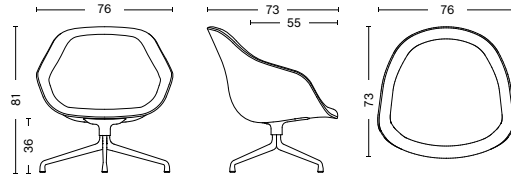

## DIMENSIONS

WIDTH / 76 cm / 29.92"

DEPTH / 73 cm / 28.74"

HEIGHT / 81 cm / 31.89"

SEAT HEIGHT / 36 cm / 14.17"

SEAT DEPTH / 55 cm / 21.65"