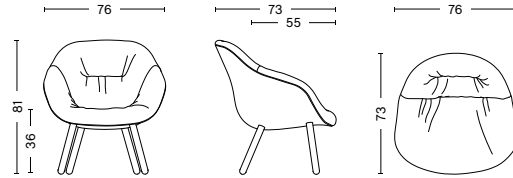

CONSTRUCTION

Shell in moulded foam with an inside steel construction. 4 solid wood legs with steel reinforcement brackets.

DIMENSIONS

WIDTH / 76 cm / 29.9"
DEPTH / 73 cm / 28.7"
HEIGHT / 81 cm / 31.9"
SEAT HEIGHT / 36 cm / 14.1"
SEAT DEPTH / 55 cm / 21.7"