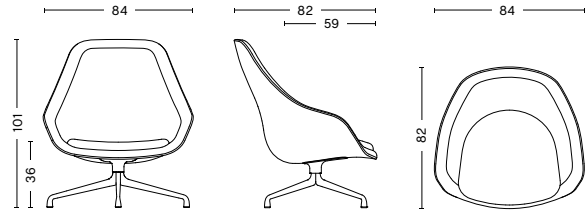

BASE / 4 single legs connected around a cast conical center, reinforced with metal brackets for additional strength. With swivel function made from durable POM (Polyoxymethylene).

DIMENSIONS

WIDTH / 84 cm / 33.07"
DEPTH / 82 cm / 32.28"
HEIGHT / 101 cm / 39.76"
SEAT HEIGHT / 36 cm / 14.17"
SEAT DEPTH / 59 cm / 23.23"