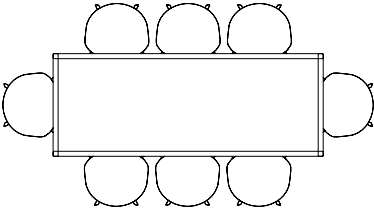

PYRAMID TABLE 01 | L140 X W75 CM

PYRAMID TABLE 02 | L190 X W85 CM

PYRAMID TABLE 02 | L250 X W85 CM

PYRAMID TABLE 02 | L300 X W85 CM

PYRAMID TABLE

The table drawings below is shown with Pyramid Benches of various lengths.

PYRAMID TABLE 02
L190 X W85 CM
BENCH 12 L190 CM

PYRAMID TABLE 02
L250 X W85 CM
BENCH 12 L200 CM

PYRAMID TABLE 02
L250 X W85 CM
BENCH 12 L250 CM

REY TABLE

The table drawings below is shown with About A Chair with arm (width 59 cm)

Ø120 CM

T12 TABLE

The table drawings below is shown with About A Chair with arm (width 59 cm).

L160 X W80 CM

L200 X W95 CM

L250 X W95 CM

TERRAZZO TABLE

The table drawings below is shown with About A Chair with arm (width 59 cm)

L60 X W60 CM

Ø70 CM

TILT TOP TABLE

The table drawings below is shown with About A Chair with arm (width 59 cm)

Ø90 CM

TRIANGLE LEG TABLE

The table drawings below is shown with About A Chair with arm (width 59 cm) and Triangle Legs Benches.