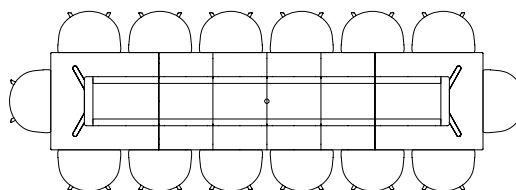

COPENHAGUE TABLE

The table drawings below is shown with About A Chair with arm (width 59 cm).

CPH10 | L160 X D80 CM

CPH20 | Ø90 CM

CPH20 | Ø120 CM

CPH25 | Ø120 CM

CPH25 | Ø140 CM

CPH30 | L200 X W90 CM

CPH30 | L250 X W90 CM

CPH30 | L300 X W90 CM

CPH30 | L250 X W120 CM

CPH30 | L300 X W120 CM

CPH30 EXTENDABLE TABLE

The table drawings below is shown with About A Chair with arm (width 59 cm).

L160 X W80 CM

L160 X W80 CM
INCL. 1 X TABLE LEAF | L210 CM

L160 X W80 CM
INCL. 2 X TABLE LEAVES | L260 CM

L160 X W80 CM
INCL. 3 X TABLE LEAVES | L310 CM

L200 X W90 CM

L200 X W90 CM
INCL. 1 X TABLE LEAF | L250 CM

L200 X W90 CM
INCL. 2 X TABLE LEAVES | L300 CM

L200 X W90 CM
INCL. 3 X TABLE LEAVES | L350 CM

L200 X W90 CM
INCL. 4 X TABLE LEAVES | L400 CM

CPH30 EXTENDABLE TABLE

The table drawings below is shown with About A Chair with arm (width 59 cm).

L250 X W90 CM

L250 X W90 CM
INCL. 1 X TABLE LEAVES | L300 CM