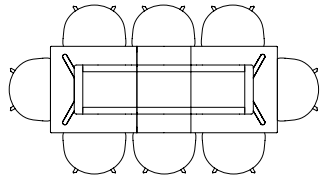

BOA TABLE | L420 X W110 X H75 CM

BOA TABLE | L350 X W128 X H75 CM

BOA TABLE | L420 X W128 X H75 CM

CERAMIC TABLE

The table drawing below is shown with Type Chair (width 47,7 cm).

Ø70 CM

Ø90 CM

COPENHAGUE DEUX TABLE

COPENHAGUE TABLE

The table drawings below is shown with About A Chair with arm (width 59 cm).

CPH10 | L160 X D80 CM

CPH20 | Ø90 CM

CPH20 | Ø120 CM

CPH25 | Ø120 CM

CPH25 | Ø140 CM

CPH30 | L200 X W90 CM

CPH30 | L250 X W90 CM

CPH30 | L300 X W90 CM

CPH30 | L250 X W120 CM

CPH30 | L300 X W120 CM

CPH30 EXTENDABLE TABLE

The table drawings below is shown with About A Chair with arm (width 59 cm).

L160 X W80 CM

L160 X W80 CM
INCL. 1 X TABLE LEAF | L210 CM

L160 X W80 CM
INCL. 2 X TABLE LEAVES | L260 CM

L160 X W80 CM
INCL. 3 X TABLE LEAVES | L310 CM

L200 X W90 CM

L200 X W90 CM
INCL. 1 X TABLE LEAF | L250 CM

L200 X W90 CM
INCL. 2 X TABLE LEAVES | L300 CM

L200 X W90 CM
INCL. 3 X TABLE LEAVES | L350 CM