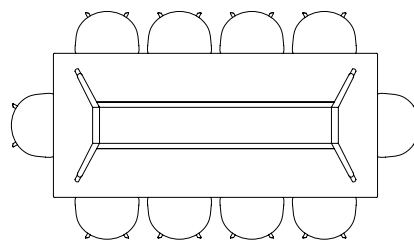

BOA TABLE | L420 X W110 X H75 CM

BOA TABLE | L350 X W128 X H75 CM

BOA TABLE | L420 X W128 X H75 CM

CERAMIC TABLE

The table drawing below is shown with Type Chair (width 47,7 cm).

Ø70 CM

Ø90 CM

COPENHAGUE DEUX TABLE

The table drawings below is shown with About A Chair with arm (width 59 cm).

CPH DEUX 220 | Ø75 CM

CPH DEUX 220 | Ø98 CM

CPH DEUX 210 | L75 X W75 CM

CPH DEUX 210 | L140 X W75 CM

CPH DEUX 210 | L200 X W75 CM

COPENHAGUE TABLE

The table drawings below is shown with About A Chair with arm (width 59 cm).

CPH10 | L160 X D80 CM

CPH20 | Ø90 CM

CPH20 | Ø120 CM

CPH25 | Ø120 CM

CPH25 | Ø140 CM

CPH30 | L200 X W90 CM

CPH30 | L250 X W90 CM

CPH30 | L300 X W90 CM

CPH30 | L250 X W120 CM

CPH30 | L300 X W120 CM

CPH30 EXTENDABLE TABLE

The table drawings below is shown with About A Chair with arm (width 59 cm).

L160 X W80 CM

L160 X W80 CM
INCL. 1 X TABLE LEAF | L210 CM