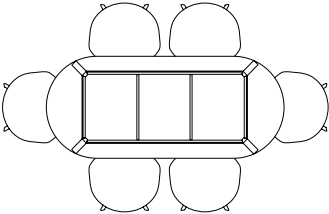

L60 X W60 CM

Ø70 CM

TILT TOP TABLE

The table drawings below is shown with About A Chair with arm (width 59 cm)

Ø90 CM

TRIANGLE LEG TABLE

The table drawings below is shown with About A Chair with arm (width 59 cm) and Triangle Legs Benches.