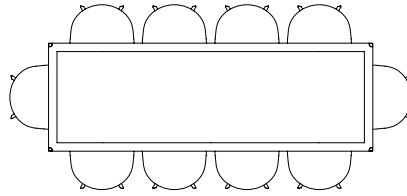

LOOP STAND TABLE | L160 X W77,5 CM

LOOP STAND TABLE | L180 X W87,5 CM

LOOP STAND TABLE | L200 X W92,5 CM

LOOP STAND TABLE | L250 X W92,5 CM

LOOP STAND ROUND | Ø105 CM

LOOP STAND ROUND | Ø120 CM

NEU TABLE

The table drawings below is shown with About A Chair with arm (width 59 cm)

L60 X W60 CM

Ø70 CM

NEW ORDER TABLE

The table drawings below is shown with About A Chair with arm (width 59 cm).

L150 X W75 CM

L100 X W100 CM

L150 X W100 CM

L200 X W100 CM

L250 X W100 CM

L300 X W100 CM

L150 X W150 CM

L200 X W150 CM

NEW ORDER HIGH TABLE

The table drawings below is shown with Soft Edge Bar Stool (width 53,5 cm).

L150 X W75 CM

L150 X W100 CM