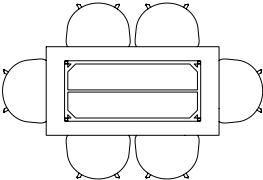

L60 X W60 CM

Ø70 CM

TILT TOP TABLE

The table drawings below is shown with About A Chair with arm (width 59 cm)

Ø90 CM

TRIANGLE LEG TABLE

The table drawings below is shown with About A Chair with arm (width 59 cm) and Triangle Legs Benches.

L200 X W85 CM

L250 X W85 CM

L200 X W85 CM
BENCH L150 CM

L250 X W85 CM
BENCH L200 CM

TWO-COLOUR TABLE

The table drawings below is shown with About A Chair with arm (width 59 cm).

L160 X W82 CM

L200 X W90 CM