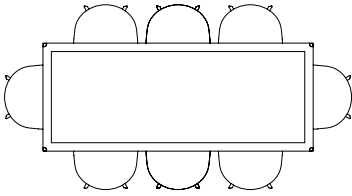

LOOP STAND TABLE | L160 X W77,5 CM

LOOP STAND TABLE | L180 X W87,5 CM

LOOP STAND TABLE | L200 X W92,5 CM

LOOP STAND TABLE | L250 X W92,5 CM

LOOP STAND ROUND | Ø105 CM

LOOP STAND ROUND | Ø120 CM

NEU TABLE

The table drawings below is shown with About A Chair with arm (width 59 cm)

L60 X W60 CM

Ø70 CM

NEW ORDER TABLE

The table drawings below is shown with About A Chair with arm (width 59 cm).

L150 X W75 CM

L100 X W100 CM

L150 X W100 CM

L200 X W100 CM

L250 X W100 CM

L300 X W100 CM

L150 X W150 CM

L200 X W150 CM

NEW ORDER HIGH TABLE

The table drawings below is shown with Soft Edge Bar Stool (width 53,5 cm).

L150 X W75 CM

L150 X W100 CM