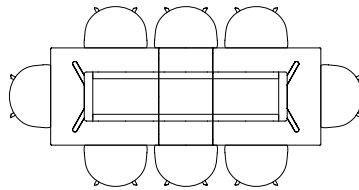

BOA TABLE | L420 X W110 X H75 CM

BOA TABLE | L350 X W128 X H75 CM

BOA TABLE | L420 X W128 X H75 CM

CERAMIC TABLE

The table drawing below is shown with Type Chair (width 47,7 cm).

Ø70 CM

Ø90 CM

COPENHAGUE DEUX TABLE

COPENHAGUE TABLE

The table drawings below is shown with About A Chair with arm (width 59 cm).

CPH10 | L160 X D80 CM

CPH20 | Ø90 CM

CPH20 | Ø120 CM

CPH25 | Ø120 CM

CPH25 | Ø140 CM

CPH30 | L200 X W90 CM

CPH30 | L250 X W90 CM

CPH30 | L300 X W90 CM

CPH30 | L250 X W120 CM

CPH30 | L300 X W120 CM

CPH30 EXTENDABLE TABLE

The table drawings below is shown with About A Chair with arm (width 59 cm).

L160 X W80 CM

L160 X W80 CM
INCL. 1 X TABLE LEAF | L210 CM

L160 X W80 CM
INCL. 2 X TABLE LEAVES | L260 CM

L160 X W80 CM
INCL. 3 X TABLE LEAVES | L310 CM

L200 X W90 CM

L200 X W90 CM
INCL. 1 X TABLE LEAF | L250 CM

L200 X W90 CM
INCL. 2 X TABLE LEAVES | L300 CM

L200 X W90 CM
INCL. 3 X TABLE LEAVES | L350 CM