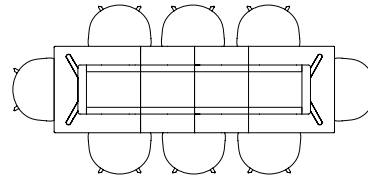

BOA TABLE | L420 X W110 X H75 CM

BOA TABLE | L350 X W128 X H75 CM

BOA TABLE | L420 X W128 X H75 CM

CERAMIC TABLE

The table drawing below is shown with Type Chair (width 47,7 cm).

Ø70 CM

Ø90 CM

COPENHAGUE DEUX TABLE

COPENHAGUE TABLE

The table drawings below is shown with About A Chair with arm (width 59 cm).

CPH10 | L160 X D80 CM

CPH20 | Ø90 CM

CPH20 | Ø120 CM

CPH25 | Ø120 CM

CPH25 | Ø140 CM

CPH30 | L200 X W90 CM

CPH30 | L250 X W90 CM

CPH30 | L300 X W90 CM

CPH30 | L250 X W120 CM

CPH30 | L300 X W120 CM

CPH30 EXTENDABLE TABLE

The table drawings below is shown with About A Chair with arm (width 59 cm).

L160 X W80 CM

L160 X W80 CM
INCL. 1 X TABLE LEAF | L210 CM

L160 X W80 CM
INCL. 2 X TABLE LEAVES | L260 CM

L160 X W80 CM
INCL. 3 X TABLE LEAVES | L310 CM

L200 X W90 CM

L200 X W90 CM
INCL. 1 X TABLE LEAF | L250 CM

L200 X W90 CM
INCL. 2 X TABLE LEAVES | L300 CM

L200 X W90 CM
INCL. 3 X TABLE LEAVES | L350 CM