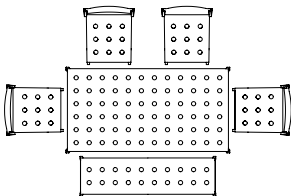

ABOUT A TABLE

The table drawings below is shown with About A Chair with arm (width 59 cm).

AAT15 | L80 X W80 CM

AAT10 | L160 X W80 CM

AAT10 | L180 X W90 CM

AAT10 | L220 X W90 CM

AAT10 | L280 X W90 CM

AAT10 | L180 X W105 CM

AAT10 | L220 X W105 CM

AAT10 | L280 X W105 CM

AAT20 | Ø80 CM

AAT20 | Ø100 CM

AAT20 | Ø110 CM

AAT20 | Ø128 CM

BALCONY TABLE

The table drawings below is shown with Balcony Chair (width 44,5 cm), Balcony Armchair (width 51,5 cm) and Balcony Bench (length 119,5 and 165,5 cm).

L75 X W76 CM
WITH BALCONY CHAIR

L75 X W76 CM
WITH BALCONY ARMCHAIR

L144 X W76 CM
WITH BALCONY BENCH L119,5 CM & CHAIR

L144 X W76 CM
WITH BALCONY BENCH L119,5 CM & ARMCHAIR

L190 X W87 CM
WITH BALCONY BENCH L165,5 CM & CHAIR

L190 X W87 CM
WITH BALCONY BENCH L165,5 CM & ARMCHAIR

L190 X W87 CM
WITH BALCONY BENCH L120 CM & CHAIR

BOA TABLE

The drawing of H75 tables below is shown with About A Chair with arm (width 59 cm),
 H95/105 tables with Soft Edge 90 Bar Stool (width 53.5 cm).