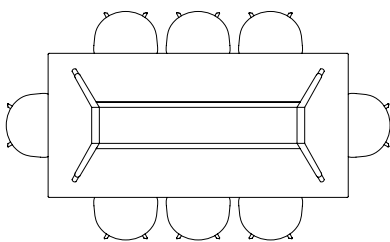

BOA TABLE | L420 X W110 X H75 CM

BOA TABLE | L350 X W128 X H75 CM

BOA TABLE | L420 X W128 X H75 CM

CERAMIC TABLE

The table drawing below is shown with Type Chair (width 47,7 cm).

Ø70 CM

Ø90 CM

COPENHAGUE DEUX TABLE

The table drawings below is shown with About A Chair with arm (width 59 cm).

CPH DEUX 220 | Ø75 CM

CPH DEUX 220 | Ø98 CM

CPH DEUX 210 | L75 X W75 CM

CPH DEUX 210 | L140 X W75 CM

CPH DEUX 210 | L200 X W75 CM

COPENHAGUE TABLE

The table drawings below is shown with About A Chair with arm (width 59 cm).

CPH10 | L160 X D80 CM

CPH20 | Ø90 CM

CPH20 | Ø120 CM

CPH25 | Ø120 CM

CPH25 | Ø140 CM

CPH30 | L200 X W90 CM

CPH30 | L250 X W90 CM

CPH30 | L300 X W90 CM

CPH30 | L250 X W120 CM

CPH30 | L300 X W120 CM

CPH30 EXTENDABLE TABLE

The table drawings below is shown with About A Chair with arm (width 59 cm).

L160 X W80 CM

L160 X W80 CM
INCL. 1 X TABLE LEAF | L210 CM