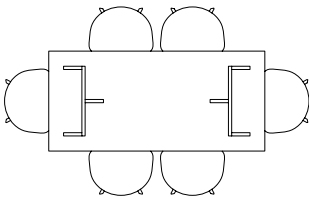

L160 X W80 CM
INCL. 2 X TABLE LEAVES | L260 CM

L160 X W80 CM
INCL. 3 X TABLE LEAVES | L310 CM

L200 X W90 CM

L200 X W90 CM
INCL. 1 X TABLE LEAF | L250 CM

L200 X W90 CM
INCL. 2 X TABLE LEAVES | L300 CM

L200 X W90 CM
INCL. 3 X TABLE LEAVES | L350 CM

L200 X W90 CM
INCL. 4 X TABLE LEAVES | L400 CM

CPH30 EXTENDABLE TABLE

The table drawings below is shown with About A Chair with arm (width 59 cm).

L250 X W90 CM

L250 X W90 CM
INCL. 1 X TABLE LEAVES | L300 CM

L250 X W90 CM
INCL. 2 X TABLE LEAVES | L350 CM

L250 X W90 CM
INCL. 3 X TABLE LEAVES | L400 CM

L250 X W90 CM
INCL. 4 X TABLE LEAVES | L450 CM

LOOP STAND TABLE

The table drawings below is shown with About A Chair with arm (width 59 cm).

LOOP STAND TABLE | L160 X W77,5 CM

LOOP STAND TABLE | L180 X W87,5 CM

LOOP STAND TABLE | L200 X W92,5 CM

LOOP STAND TABLE | L250 X W92,5 CM

LOOP STAND ROUND | Ø105 CM

LOOP STAND ROUND | Ø120 CM

NEU TABLE

The table drawings below is shown with About A Chair with arm (width 59 cm)