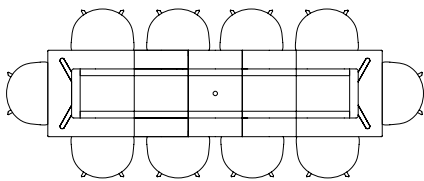

BOA TABLE | L420 X W110 X H75 CM

BOA TABLE | L350 X W128 X H75 CM

BOA TABLE | L420 X W128 X H75 CM

CERAMIC TABLE

The table drawing below is shown with Type Chair (width 47,7 cm).

Ø70 CM

Ø90 CM

COPENHAGUE DEUX TABLE

COPENHAGUE TABLE

The table drawings below is shown with About A Chair with arm (width 59 cm).

CPH10 | L160 X D80 CM

CPH20 | Ø90 CM

CPH20 | Ø120 CM

CPH25 | Ø120 CM

CPH25 | Ø140 CM

CPH30 | L200 X W90 CM

CPH30 | L250 X W90 CM

CPH30 | L300 X W90 CM

CPH30 | L250 X W120 CM

CPH30 | L300 X W120 CM

CPH30 EXTENDABLE TABLE

The table drawings below is shown with About A Chair with arm (width 59 cm).

L160 X W80 CM

L160 X W80 CM
INCL. 1 X TABLE LEAF | L210 CM

L160 X W80 CM
INCL. 2 X TABLE LEAVES | L260 CM

L160 X W80 CM
INCL. 3 X TABLE LEAVES | L310 CM

L200 X W90 CM

L200 X W90 CM
INCL. 1 X TABLE LEAF | L250 CM

L200 X W90 CM
INCL. 2 X TABLE LEAVES | L300 CM

L200 X W90 CM
INCL. 3 X TABLE LEAVES | L350 CM