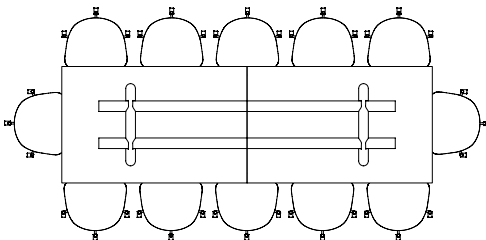

L190 X W87 CM
WITH BALCONY BENCH L165,5 CM & ARMCHAIR

L190 X W87 CM
WITH BALCONY BENCH L120 CM & CHAIR

BOA TABLE

The drawing of H75 tables below is shown with About A Chair with arm (width 59 cm),
 H95/105 tables with Soft Edge 90 Bar Stool (width 53.5 cm).

BOA TABLE | L220 X W110 X H75 CM

BOA TABLE | L220 X W110 X H95/105 CM

BOA TABLE | L280 X W110 X H75 CM

BOA TABLE | L280 X W128 X H75 CM

BOA TABLE | L280 X W110 X H95/H105 CM

BOA TABLE | L350 X W110 X H75 CM

BOA TABLE | L420 X W110 X H75 CM

BOA TABLE | L350 X W128 X H75 CM

BOA TABLE | L420 X W128 X H75 CM

CERAMIC TABLE

The table drawing below is shown with Type Chair (width 47,7 cm).

Ø70 CM

Ø90 CM

COPENHAGUE DEUX TABLE

The table drawings below is shown with About A Chair with arm (width 59 cm).

CPH DEUX 220 | Ø75 CM

CPH DEUX 220 | Ø98 CM

CPH DEUX 210 | L75 X W75 CM

CPH DEUX 210 | L140 X W75 CM

CPH DEUX 210 | L200 X W75 CM