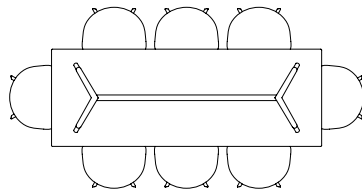

BOA TABLE | L420 X W110 X H75 CM

BOA TABLE | L350 X W128 X H75 CM

BOA TABLE | L420 X W128 X H75 CM

CERAMIC TABLE

The table drawing below is shown with Type Chair (width 47,7 cm).

Ø70 CM

Ø90 CM

COPENHAGUE DEUX TABLE

The table drawings below is shown with About A Chair with arm (width 59 cm).

CPH DEUX 220 | Ø75 CM

CPH DEUX 220 | Ø98 CM

CPH DEUX 210 | L75 X W75 CM

CPH DEUX 210 | L140 X W75 CM

CPH DEUX 210 | L200 X W75 CM

COPENHAGUE TABLE

The table drawings below is shown with About A Chair with arm (width 59 cm).

CPH10 | L160 X D80 CM

CPH20 | Ø90 CM

CPH20 | Ø120 CM

CPH25 | Ø120 CM

CPH25 | Ø140 CM

CPH30 | L200 X W90 CM

CPH30 | L250 X W90 CM

CPH30 | L300 X W90 CM

CPH30 | L250 X W120 CM

CPH30 | L300 X W120 CM

CPH30 EXTENDABLE TABLE

The table drawings below is shown with About A Chair with arm (width 59 cm).

L160 X W80 CM

L160 X W80 CM
INCL. 1 X TABLE LEAF | L210 CM