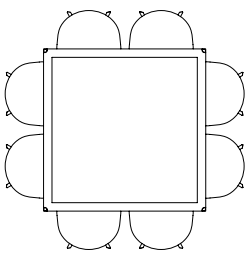

LOOP STAND TABLE | L160 X W77,5 CM

LOOP STAND TABLE | L180 X W87,5 CM

LOOP STAND TABLE | L200 X W92,5 CM

LOOP STAND TABLE | L250 X W92,5 CM

LOOP STAND ROUND | Ø105 CM

LOOP STAND ROUND | Ø120 CM

NEU TABLE

The table drawings below is shown with About A Chair with arm (width 59 cm)

L60 X W60 CM

Ø70 CM

NEW ORDER TABLE

The table drawings below is shown with About A Chair with arm (width 59 cm).

L150 X W75 CM

L100 X W100 CM

L150 X W100 CM

L200 X W100 CM

L250 X W100 CM

L300 X W100 CM

L150 X W150 CM

L200 X W150 CM

NEW ORDER HIGH TABLE

The table drawings below is shown with Soft Edge Bar Stool (width 53,5 cm).

L150 X W75 CM

L150 X W100 CM

L200 X W100 CM

L200 X W75 CM

PALISSADE

The table drawings below is shown with Palissade Chair (width 47 cm), Palissade Armchair (width 51 cm), Palissade Dining Armchair (width 63 cm), Palissade Dining Bench (width 128 cm) and Palissade Bench (width 120 cm).