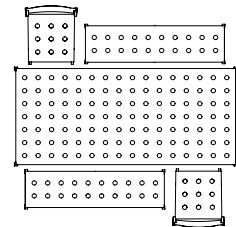

AAT10 | L220 X W105 CM

AAT10 | L280 X W105 CM

AAT20 | Ø80 CM

AAT20 | Ø100 CM

AAT20 | Ø110 CM

AAT20 | Ø128 CM

BALCONY TABLE

The table drawings below is shown with Balcony Chair (width 44,5 cm), Balcony Armchair (width 51,5 cm) and Balcony Bench (length 119,5 and 165,5 cm).

L75 X W76 CM
WITH BALCONY CHAIR

L75 X W76 CM
WITH BALCONY ARMCHAIR

L144 X W76 CM
WITH BALCONY BENCH L119,5 CM & CHAIR

L144 X W76 CM
WITH BALCONY BENCH L119,5 CM & ARMCHAIR

L190 X W87 CM
WITH BALCONY BENCH L165,5 CM & CHAIR

L190 X W87 CM
WITH BALCONY BENCH L165,5 CM & ARMCHAIR

L190 X W87 CM
WITH BALCONY BENCH L120 CM & CHAIR

BOA TABLE

The drawing of H75 tables below is shown with About A Chair with arm (width 59 cm),
 H95/105 tables with Soft Edge 90 Bar Stool (width 53.5 cm).

BOA TABLE | L220 X W110 X H75 CM

BOA TABLE | L220 X W110 X H95/105 CM

BOA TABLE | L280 X W110 X H75 CM

BOA TABLE | L280 X W128 X H75 CM

BOA TABLE | L280 X W110 X H95/H105 CM

BOA TABLE | L350 X W110 X H75 CM