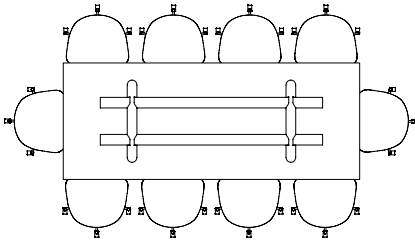

L75 X W76 CM
WITH BALCONY CHAIR

L75 X W76 CM
WITH BALCONY ARMCHAIR

L144 X W76 CM
WITH BALCONY BENCH L119,5 CM & CHAIR

L144 X W76 CM
WITH BALCONY BENCH L119,5 CM & ARMCHAIR

L190 X W87 CM
WITH BALCONY BENCH L165,5 CM & CHAIR

L190 X W87 CM
WITH BALCONY BENCH L165,5 CM & ARMCHAIR

L190 X W87 CM
WITH BALCONY BENCH L120 CM & CHAIR

BOA TABLE

The drawing of H75 tables below is shown with About A Chair with arm (width 59 cm),
 H95/105 tables with Soft Edge 90 Bar Stool (width 53.5 cm).

BOA TABLE | L220 X W110 X H75 CM

BOA TABLE | L220 X W110 X H95/105 CM

BOA TABLE | L280 X W110 X H75 CM

BOA TABLE | L280 X W128 X H75 CM

BOA TABLE | L280 X W110 X H95/H105 CM

BOA TABLE | L350 X W110 X H75 CM

BOA TABLE | L420 X W110 X H75 CM

BOA TABLE | L350 X W128 X H75 CM

BOA TABLE | L420 X W128 X H75 CM

CERAMIC TABLE

The table drawing below is shown with Type Chair (width 47,7 cm).

Ø70 CM

Ø90 CM

COPENHAGUE DEUX TABLE