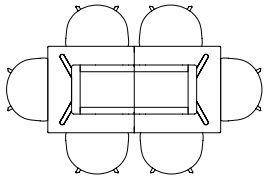

BOA TABLE | L420 X W110 X H75 CM

BOA TABLE | L350 X W128 X H75 CM

BOA TABLE | L420 X W128 X H75 CM

CERAMIC TABLE

The table drawing below is shown with Type Chair (width 47,7 cm).

Ø70 CM

Ø90 CM

COPENHAGUE DEUX TABLE

COPENHAGUE TABLE

The table drawings below is shown with About A Chair with arm (width 59 cm).

CPH10 | L160 X D80 CM

CPH20 | Ø90 CM

CPH20 | Ø120 CM

CPH25 | Ø120 CM

CPH25 | Ø140 CM

CPH30 | L200 X W90 CM

CPH30 | L250 X W90 CM

CPH30 | L300 X W90 CM

CPH30 | L250 X W120 CM

CPH30 | L300 X W120 CM

CPH30 EXTENDABLE TABLE

The table drawings below is shown with About A Chair with arm (width 59 cm).

L160 X W80 CM

L160 X W80 CM
INCL. 1 X TABLE LEAF | L210 CM

L160 X W80 CM
INCL. 2 X TABLE LEAVES | L260 CM

L160 X W80 CM
INCL. 3 X TABLE LEAVES | L310 CM

L200 X W90 CM

L200 X W90 CM
INCL. 1 X TABLE LEAF | L250 CM

L200 X W90 CM
INCL. 2 X TABLE LEAVES | L300 CM

L200 X W90 CM
INCL. 3 X TABLE LEAVES | L350 CM