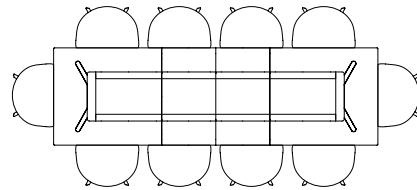

COPENHAGUE TABLE

The table drawings below is shown with About A Chair with arm (width 59 cm).

CPH10 | L160 X D80 CM

CPH20 | Ø90 CM

CPH20 | Ø120 CM

CPH25 | Ø120 CM

CPH25 | Ø140 CM

CPH30 | L200 X W90 CM

CPH30 | L250 X W90 CM

CPH30 | L300 X W90 CM

CPH30 | L250 X W120 CM

CPH30 | L300 X W120 CM

CPH30 EXTENDABLE TABLE

The table drawings below is shown with About A Chair with arm (width 59 cm).

L160 X W80 CM

L160 X W80 CM
INCL. 1 X TABLE LEAF | L210 CM

L160 X W80 CM
INCL. 2 X TABLE LEAVES | L260 CM

L160 X W80 CM
INCL. 3 X TABLE LEAVES | L310 CM

L200 X W90 CM

L200 X W90 CM
INCL. 1 X TABLE LEAF | L250 CM

L200 X W90 CM
INCL. 2 X TABLE LEAVES | L300 CM

L200 X W90 CM
INCL. 3 X TABLE LEAVES | L350 CM

L200 X W90 CM
INCL. 4 X TABLE LEAVES | L400 CM

CPH30 EXTENDABLE TABLE

The table drawings below is shown with About A Chair with arm (width 59 cm).

L250 X W90 CM

L250 X W90 CM
INCL. 1 X TABLE LEAVES | L300 CM