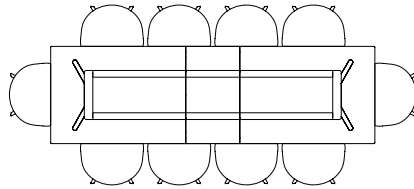

COPENHAGUE TABLE

The table drawings below is shown with About A Chair with arm (width 59 cm).

CPH10 | L160 X D80 CM

CPH20 | Ø90 CM

CPH20 | Ø120 CM

CPH25 | Ø120 CM

CPH25 | Ø140 CM

CPH30 | L200 X W90 CM

CPH30 | L250 X W90 CM

CPH30 | L300 X W90 CM

CPH30 | L250 X W120 CM

CPH30 | L300 X W120 CM

CPH30 EXTENDABLE TABLE

The table drawings below is shown with About A Chair with arm (width 59 cm).

L160 X W80 CM

L160 X W80 CM
INCL. 1 X TABLE LEAF | L210 CM

L160 X W80 CM
INCL. 2 X TABLE LEAVES | L260 CM

L160 X W80 CM
INCL. 3 X TABLE LEAVES | L310 CM

L200 X W90 CM

L200 X W90 CM
INCL. 1 X TABLE LEAF | L250 CM

L200 X W90 CM
INCL. 2 X TABLE LEAVES | L300 CM

L200 X W90 CM
INCL. 3 X TABLE LEAVES | L350 CM

L200 X W90 CM
INCL. 4 X TABLE LEAVES | L400 CM

CPH30 EXTENDABLE TABLE

The table drawings below is shown with About A Chair with arm (width 59 cm).

L250 X W90 CM

L250 X W90 CM
INCL. 1 X TABLE LEAVES | L300 CM