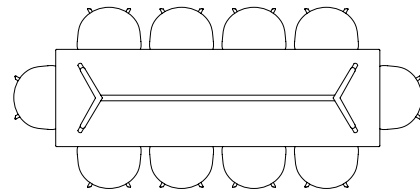

BOA TABLE | L420 X W110 X H75 CM

BOA TABLE | L350 X W128 X H75 CM

BOA TABLE | L420 X W128 X H75 CM

CERAMIC TABLE

The table drawing below is shown with Type Chair (width 47,7 cm).

Ø70 CM

Ø90 CM

COPENHAGUE DEUX TABLE

The table drawings below is shown with About A Chair with arm (width 59 cm).

CPH DEUX 220 | Ø75 CM

CPH DEUX 220 | Ø98 CM

CPH DEUX 210 | L75 X W75 CM

CPH DEUX 210 | L140 X W75 CM

CPH DEUX 210 | L200 X W75 CM

COPENHAGUE TABLE

The table drawings below is shown with About A Chair with arm (width 59 cm).

CPH10 | L160 X D80 CM

CPH20 | Ø90 CM

CPH20 | Ø120 CM

CPH25 | Ø120 CM

CPH25 | Ø140 CM

CPH30 | L200 X W90 CM

CPH30 | L250 X W90 CM

CPH30 | L300 X W90 CM

CPH30 | L250 X W120 CM

CPH30 | L300 X W120 CM

CPH30 EXTENDABLE TABLE

The table drawings below is shown with About A Chair with arm (width 59 cm).

L160 X W80 CM

L160 X W80 CM
INCL. 1 X TABLE LEAF | L210 CM