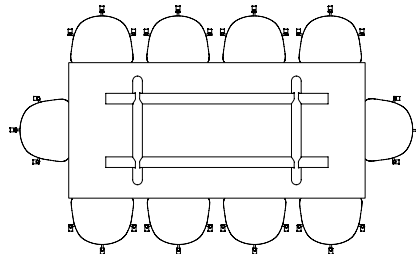

L75 X W76 CM
WITH BALCONY CHAIR

L75 X W76 CM
WITH BALCONY ARMCHAIR

L144 X W76 CM
WITH BALCONY BENCH L119,5 CM & CHAIR

L144 X W76 CM
WITH BALCONY BENCH L119,5 CM & ARMCHAIR

L190 X W87 CM
WITH BALCONY BENCH L165,5 CM & CHAIR

L190 X W87 CM
WITH BALCONY BENCH L165,5 CM & ARMCHAIR

L190 X W87 CM
WITH BALCONY BENCH L120 CM & CHAIR

BOA TABLE

The drawing of H75 tables below is shown with About A Chair with arm (width 59 cm),
 H95/105 tables with Soft Edge 90 Bar Stool (width 53.5 cm).

BOA TABLE | L220 X W110 X H75 CM

BOA TABLE | L220 X W110 X H95/105 CM

BOA TABLE | L280 X W110 X H75 CM

BOA TABLE | L280 X W128 X H75 CM

BOA TABLE | L280 X W110 X H95/H105 CM

BOA TABLE | L350 X W110 X H75 CM

BOA TABLE | L420 X W110 X H75 CM

BOA TABLE | L350 X W128 X H75 CM

BOA TABLE | L420 X W128 X H75 CM

CERAMIC TABLE

The table drawing below is shown with Type Chair (width 47,7 cm).

Ø70 CM

Ø90 CM

COPENHAGUE DEUX TABLE