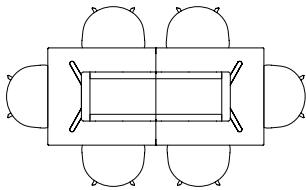

BOA TABLE | L420 X W110 X H75 CM

BOA TABLE | L350 X W128 X H75 CM

BOA TABLE | L420 X W128 X H75 CM

CERAMIC TABLE

The table drawing below is shown with Type Chair (width 47,7 cm).

Ø70 CM

Ø90 CM

COPENHAGUE DEUX TABLE

COPENHAGUE TABLE

The table drawings below is shown with About A Chair with arm (width 59 cm).

CPH10 | L160 X D80 CM

CPH20 | Ø90 CM

CPH20 | Ø120 CM

CPH25 | Ø120 CM

CPH25 | Ø140 CM

CPH30 | L200 X W90 CM

CPH30 | L250 X W90 CM

CPH30 | L300 X W90 CM

CPH30 | L250 X W120 CM

CPH30 | L300 X W120 CM

CPH30 EXTENDABLE TABLE

The table drawings below is shown with About A Chair with arm (width 59 cm).

L160 X W80 CM

L160 X W80 CM
INCL. 1 X TABLE LEAF | L210 CM

L160 X W80 CM
INCL. 2 X TABLE LEAVES | L260 CM

L160 X W80 CM
INCL. 3 X TABLE LEAVES | L310 CM

L200 X W90 CM

L200 X W90 CM
INCL. 1 X TABLE LEAF | L250 CM

L200 X W90 CM
INCL. 2 X TABLE LEAVES | L300 CM

L200 X W90 CM
INCL. 3 X TABLE LEAVES | L350 CM