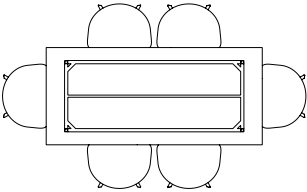

L60 X W60 CM

Ø70 CM

TILT TOP TABLE

The table drawings below is shown with About A Chair with arm (width 59 cm)

Ø90 CM

TRIANGLE LEG TABLE

The table drawings below is shown with About A Chair with arm (width 59 cm) and Triangle Legs Benches.

L200 X W85 CM

L250 X W85 CM

L200 X W85 CM
BENCH L150 CM

L250 X W85 CM
BENCH L200 CM

TWO-COLOUR TABLE

The table drawings below is shown with About A Chair with arm (width 59 cm).

L160 X W82 CM

L200 X W90 CM