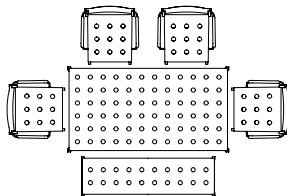

ABOUT A TABLE

The table drawings below is shown with About A Chair with arm (width 59 cm).

AAT15 | L80 X W80 CM

AAT10 | L160 X W80 CM

AAT10 | L180 X W90 CM

AAT10 | L220 X W90 CM

AAT10 | L280 X W90 CM

AAT10 | L180 X W105 CM

AAT10 | L220 X W105 CM

AAT10 | L280 X W105 CM

AAT20 | Ø80 CM

AAT20 | Ø100 CM

AAT20 | Ø110 CM

AAT20 | Ø128 CM

BALCONY TABLE

The table drawings below is shown with Balcony Chair (width 44,5 cm), Balcony Armchair (width 51,5 cm) and Balcony Bench (length 119,5 and 165,5 cm).

L75 X W76 CM
WITH BALCONY CHAIR

L75 X W76 CM
WITH BALCONY ARMCHAIR

L144 X W76 CM
WITH BALCONY BENCH L119,5 CM & CHAIR

L144 X W76 CM
WITH BALCONY BENCH L119,5 CM & ARMCHAIR

L190 X W87 CM
WITH BALCONY BENCH L165,5 CM & CHAIR

L190 X W87 CM
WITH BALCONY BENCH L165,5 CM & ARMCHAIR

L190 X W87 CM
WITH BALCONY BENCH L120 CM & CHAIR

BOA TABLE

The drawing of H75 tables below is shown with About A Chair with arm (width 59 cm),
 H95/105 tables with Soft Edge 90 Bar Stool (width 53.5 cm).