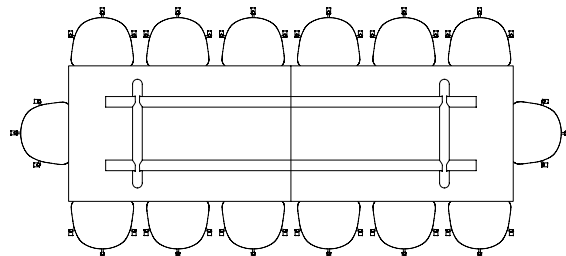

L190 X W87 CM
WITH BALCONY BENCH L165,5 CM & ARMCHAIR

L190 X W87 CM
WITH BALCONY BENCH L120 CM & CHAIR

BOA TABLE

The drawing of H75 tables below is shown with About A Chair with arm (width 59 cm),
 H95/105 tables with Soft Edge 90 Bar Stool (width 53.5 cm).

BOA TABLE | L220 X W110 X H75 CM

BOA TABLE | L220 X W110 X H95/105 CM

BOA TABLE | L280 X W110 X H75 CM

BOA TABLE | L280 X W128 X H75 CM

BOA TABLE | L280 X W110 X H95/H105 CM

BOA TABLE | L350 X W110 X H75 CM

BOA TABLE | L420 X W110 X H75 CM

BOA TABLE | L350 X W128 X H75 CM

BOA TABLE | L420 X W128 X H75 CM

CERAMIC TABLE

The table drawing below is shown with Type Chair (width 47,7 cm).

Ø70 CM

Ø90 CM

COPENHAGUE DEUX TABLE

The table drawings below is shown with About A Chair with arm (width 59 cm).

CPH DEUX 220 | Ø75 CM

CPH DEUX 220 | Ø98 CM

CPH DEUX 210 | L75 X W75 CM

CPH DEUX 210 | L140 X W75 CM

CPH DEUX 210 | L200 X W75 CM