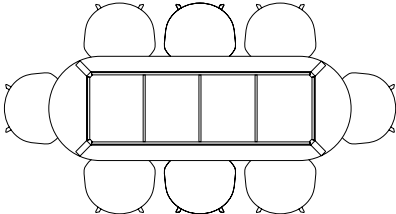

L250 X W85 CM