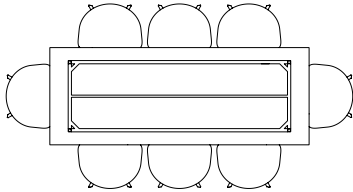

L60 X W60 CM

Ø70 CM

TILT TOP TABLE

The table drawings below is shown with About A Chair with arm (width 59 cm)

Ø90 CM

TRIANGLE LEG TABLE

The table drawings below is shown with About A Chair with arm (width 59 cm) and Triangle Legs Benches.

L200 X W85 CM

L250 X W85 CM

L200 X W85 CM
BENCH L150 CM

L250 X W85 CM
BENCH L200 CM

TWO-COLOUR TABLE

The table drawings below is shown with About A Chair with arm (width 59 cm).

L160 X W82 CM

L200 X W90 CM