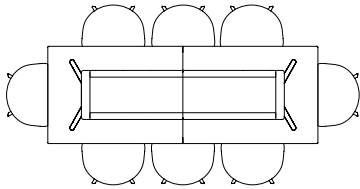

COPENHAGUE TABLE

The table drawings below is shown with About A Chair with arm (width 59 cm).

CPH10 | L160 X D80 CM

CPH20 | Ø90 CM

CPH20 | Ø120 CM

CPH25 | Ø120 CM

CPH25 | Ø140 CM

CPH30 | L200 X W90 CM

CPH30 | L250 X W90 CM

CPH30 | L300 X W90 CM

CPH30 | L250 X W120 CM

CPH30 | L300 X W120 CM

CPH30 EXTENDABLE TABLE

The table drawings below is shown with About A Chair with arm (width 59 cm).

L160 X W80 CM

L160 X W80 CM
INCL. 1 X TABLE LEAF | L210 CM

L160 X W80 CM
INCL. 2 X TABLE LEAVES | L260 CM

L160 X W80 CM
INCL. 3 X TABLE LEAVES | L310 CM

L200 X W90 CM

L200 X W90 CM
INCL. 1 X TABLE LEAF | L250 CM

L200 X W90 CM
INCL. 2 X TABLE LEAVES | L300 CM

L200 X W90 CM
INCL. 3 X TABLE LEAVES | L350 CM

L200 X W90 CM
INCL. 4 X TABLE LEAVES | L400 CM

CPH30 EXTENDABLE TABLE

The table drawings below is shown with About A Chair with arm (width 59 cm).

L250 X W90 CM

L250 X W90 CM
INCL. 1 X TABLE LEAVES | L300 CM