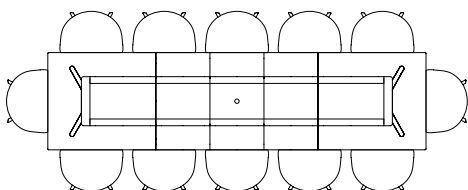

COPENHAGUE TABLE

The table drawings below is shown with About A Chair with arm (width 59 cm).

CPH10 | L160 X D80 CM

CPH20 | Ø90 CM

CPH20 | Ø120 CM

CPH25 | Ø120 CM

CPH25 | Ø140 CM

CPH30 | L200 X W90 CM

CPH30 | L250 X W90 CM

CPH30 | L300 X W90 CM

CPH30 | L250 X W120 CM

CPH30 | L300 X W120 CM

CPH30 EXTENDABLE TABLE

The table drawings below is shown with About A Chair with arm (width 59 cm).

L160 X W80 CM

L160 X W80 CM
INCL. 1 X TABLE LEAF | L210 CM

L160 X W80 CM
INCL. 2 X TABLE LEAVES | L260 CM

L160 X W80 CM
INCL. 3 X TABLE LEAVES | L310 CM

L200 X W90 CM

L200 X W90 CM
INCL. 1 X TABLE LEAF | L250 CM

L200 X W90 CM
INCL. 2 X TABLE LEAVES | L300 CM

L200 X W90 CM
INCL. 3 X TABLE LEAVES | L350 CM

L200 X W90 CM
INCL. 4 X TABLE LEAVES | L400 CM

CPH30 EXTENDABLE TABLE

The table drawings below is shown with About A Chair with arm (width 59 cm).

L250 X W90 CM

L250 X W90 CM
INCL. 1 X TABLE LEAVES | L300 CM