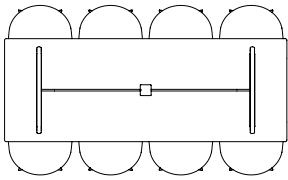

PALISSADE CONE TABLE

The table drawings below is shown with About A Chair with arm (width 59 cm)

L65 X W65 CM

Ø70 CM

Ø90 CM

PASSERELLE TABLE

The table drawings below is shown with About A Chair with arm (width 59 cm)

PASSERELLE TABLE | L140 X W75 CM

PASSERELLE TABLE | L160 X W85 CM

PASSERELLE TABLE | L200 X W90 CM

PASSERELLE TABLE | L260 X W95 CM

PASSERELLE TABLE | L260 X W95 CM

PASSERELLE TABLE | L300 X W95 CM

PASSERELLE TABLE | L300 X W95 CM