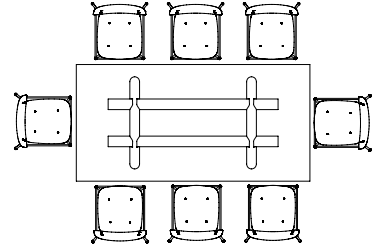

L75 X W76 CM
WITH BALCONY CHAIR

L75 X W76 CM
WITH BALCONY ARMCHAIR

L144 X W76 CM
WITH BALCONY BENCH L119,5 CM & CHAIR

L144 X W76 CM
WITH BALCONY BENCH L119,5 CM & ARMCHAIR

L190 X W87 CM
WITH BALCONY BENCH L165,5 CM & CHAIR

L190 X W87 CM
WITH BALCONY BENCH L165,5 CM & ARMCHAIR

L190 X W87 CM
WITH BALCONY BENCH L120 CM & CHAIR

BOA TABLE

The drawing of H75 tables below is shown with About A Chair with arm (width 59 cm),
 H95/105 tables with Soft Edge 90 Bar Stool (width 53.5 cm).

BOA TABLE | L220 X W110 X H75 CM

BOA TABLE | L220 X W110 X H95/105 CM

BOA TABLE | L280 X W110 X H75 CM

BOA TABLE | L280 X W128 X H75 CM

BOA TABLE | L280 X W110 X H95/H105 CM

BOA TABLE | L350 X W110 X H75 CM

BOA TABLE | L420 X W110 X H75 CM

BOA TABLE | L350 X W128 X H75 CM

BOA TABLE | L420 X W128 X H75 CM

CERAMIC TABLE

The table drawing below is shown with Type Chair (width 47,7 cm).

Ø70 CM

Ø90 CM

COPENHAGUE DEUX TABLE