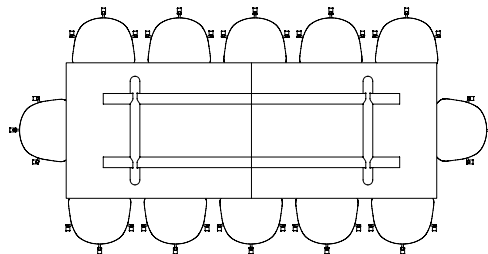

L190 X W87 CM
WITH BALCONY BENCH L165,5 CM & ARMCHAIR

L190 X W87 CM
WITH BALCONY BENCH L120 CM & CHAIR

BOA TABLE

The drawing of H75 tables below is shown with About A Chair with arm (width 59 cm),
 H95/105 tables with Soft Edge 90 Bar Stool (width 53.5 cm).

BOA TABLE | L220 X W110 X H75 CM

BOA TABLE | L220 X W110 X H95/105 CM

BOA TABLE | L280 X W110 X H75 CM

BOA TABLE | L280 X W128 X H75 CM

BOA TABLE | L280 X W110 X H95/H105 CM

BOA TABLE | L350 X W110 X H75 CM

BOA TABLE | L420 X W110 X H75 CM

BOA TABLE | L350 X W128 X H75 CM

BOA TABLE | L420 X W128 X H75 CM

CERAMIC TABLE

The table drawing below is shown with Type Chair (width 47,7 cm).

Ø70 CM

Ø90 CM

COPENHAGUE DEUX TABLE

The table drawings below is shown with About A Chair with arm (width 59 cm).

CPH DEUX 220 | Ø75 CM

CPH DEUX 220 | Ø98 CM

CPH DEUX 210 | L75 X W75 CM

CPH DEUX 210 | L140 X W75 CM

CPH DEUX 210 | L200 X W75 CM