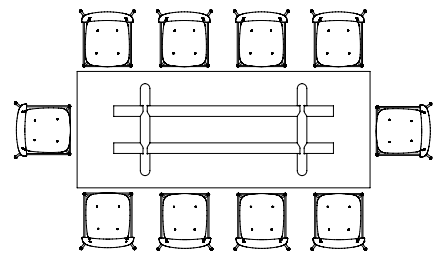

L190 X W87 CM
WITH BALCONY BENCH L165,5 CM & ARMCHAIR

L190 X W87 CM
WITH BALCONY BENCH L120 CM & CHAIR

BOA TABLE

The drawing of H75 tables below is shown with About A Chair with arm (width 59 cm),
 H95/105 tables with Soft Edge 90 Bar Stool (width 53.5 cm).

BOA TABLE | L220 X W110 X H75 CM

BOA TABLE | L220 X W110 X H95/105 CM

BOA TABLE | L280 X W110 X H75 CM

BOA TABLE | L280 X W128 X H75 CM

BOA TABLE | L280 X W110 X H95/H105 CM

BOA TABLE | L350 X W110 X H75 CM

BOA TABLE | L420 X W110 X H75 CM

BOA TABLE | L350 X W128 X H75 CM

BOA TABLE | L420 X W128 X H75 CM

CERAMIC TABLE

The table drawing below is shown with Type Chair (width 47,7 cm).

Ø70 CM

Ø90 CM

COPENHAGUE DEUX TABLE