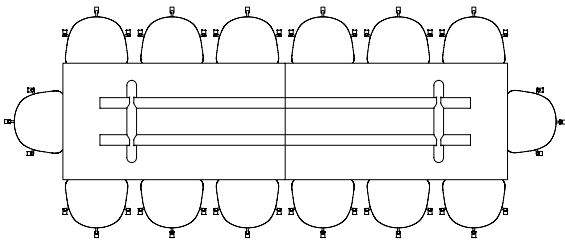

L190 X W87 CM
WITH BALCONY BENCH L165,5 CM & ARMCHAIR

L190 X W87 CM
WITH BALCONY BENCH L120 CM & CHAIR

BOA TABLE

The drawing of H75 tables below is shown with About A Chair with arm (width 59 cm),
 H95/105 tables with Soft Edge 90 Bar Stool (width 53.5 cm).

BOA TABLE | L220 X W110 X H75 CM

BOA TABLE | L220 X W110 X H95/105 CM

BOA TABLE | L280 X W110 X H75 CM

BOA TABLE | L280 X W128 X H75 CM

BOA TABLE | L280 X W110 X H95/H105 CM

BOA TABLE | L350 X W110 X H75 CM

BOA TABLE | L420 X W110 X H75 CM

BOA TABLE | L350 X W128 X H75 CM

BOA TABLE | L420 X W128 X H75 CM

CERAMIC TABLE

The table drawing below is shown with Type Chair (width 47,7 cm).

Ø70 CM

Ø90 CM

COPENHAGUE DEUX TABLE

COPENHAGUE TABLE

The table drawings below is shown with About A Chair with arm (width 59 cm).

CPH10 | L160 X D80 CM

CPH20 | Ø90 CM

CPH20 | Ø120 CM

CPH25 | Ø120 CM

CPH25 | Ø140 CM

CPH30 | L200 X W90 CM