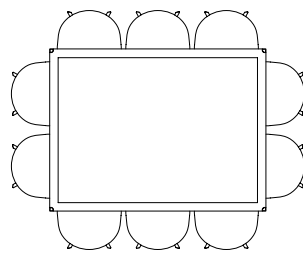

LOOP STAND TABLE | L160 X W77,5 CM

LOOP STAND TABLE | L180 X W87,5 CM

LOOP STAND TABLE | L200 X W92,5 CM

LOOP STAND TABLE | L250 X W92,5 CM

LOOP STAND ROUND | Ø105 CM

LOOP STAND ROUND | Ø120 CM

NEU TABLE

The table drawings below is shown with About A Chair with arm (width 59 cm)

L60 X W60 CM

Ø70 CM

NEW ORDER TABLE

The table drawings below is shown with About A Chair with arm (width 59 cm).

L150 X W75 CM

L100 X W100 CM

L150 X W100 CM

L200 X W100 CM

L250 X W100 CM

L300 X W100 CM

L150 X W150 CM

L200 X W150 CM

NEW ORDER HIGH TABLE

The table drawings below is shown with Soft Edge Bar Stool (width 53,5 cm).

L150 X W75 CM

L150 X W100 CM