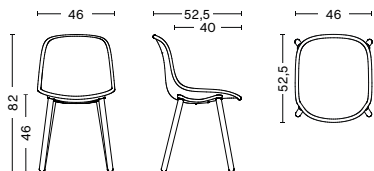

NEU 12

PRODUCT FACT SHEET

NEU 12

DESIGN BY HAY, 2019

Neu 12's ergonomically moulded shell is reinforced with an aluminium construction under the seat to provide extra strength and durability. The inelygrained plastic adds textural interest, while the rim detail gives the design structure and solid wooden legs complete the perfectly defined profile. In the upholstered version, a delicate stitching line runs across the seat, while a piping detail accentuates the chair's raised rim. Its robust, comfortable structure and flexible design options make it the ideal choice for both private and public environments.

DIMENSIONS

WIDTH 46 CM

DEPTH 52,5 CM

HEIGHT 82 CM

SEAT HEIGHT 46 CM

SEAT WIDTH 40 CM

MATERIALS

SHELL