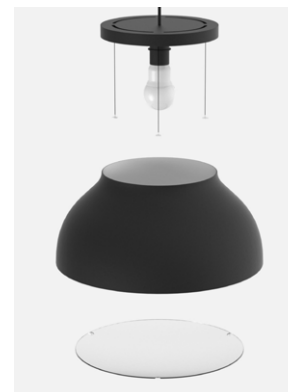

## PC LINEAR

The newest addition to Pierre Charpin's iconic collection of PC Lights, the PC Linear shares its sleek, monolithic aesthetic with the rest of the line. Concealing its technological elements inside the shade, it has an elegant contemporary silhouette that works well in both domestic and professional environments. The tulip-shaped form of its shade is a visual link between the PC Linear and the other lights in the PC Family, resulting in an appealing aesthetic harmony.

## PIERRE CHARPIN

Trained as an artist, Pierre Charpin has devoted himself to furniture and object design since the early 1990s. His approach to design is strongly influenced by his artistic background. Pierre's research on form and color characterize his work and can be seen in both, limited edition products and industrial products like the PC lamp. The use of a simple vocabulary and elementary forms is a constant aspect in his work, as well as the desire to offer sensual objects. Drawing, which he practices as a starting point for his designs, is an essential part of his creative process. Pierre Charpin's pieces have been included in exhibitions around the world and are held in many museum collections. He was elected Designer of the Year 2017 at Maison & Objet. For HAY he has made the PC Task Light, PC Portable, PC Table, PC Pendant, and the PC Linear.

## DESIGN HIGHLIGHTS

PC Linear is the first linear suspension lamp in the HAY Lighting Collection. This typology of light is ideal for meeting spaces, conference tables, or even a kitchen area in a domestic or professional setting. In terms of functionality, PC Linear is extremely flexible. It offers a uniform dissipation of light, and is adjustable in both height and brightness, so it can be used to satisfy any condition or requirement.