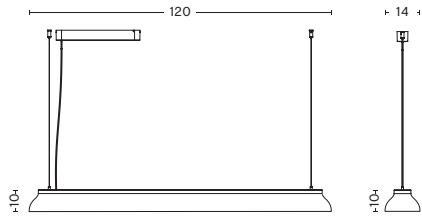

**LIGHT SOURCE**

INTEGRATED LED, 28W 2300lm 3000K Warm White

**PRICES**

Please see separate Lighting News price sheet

- PC LINEAR -

**DIMENSIONS**

PC LINEAR  
H10 x L120 x W14 cm

**COLOURS**