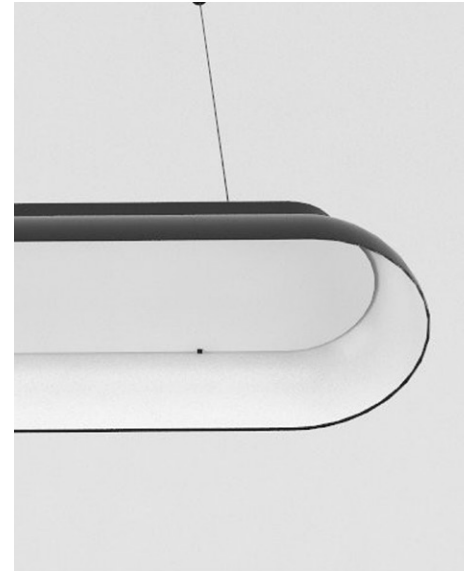

## PC LINEAR

The newest addition to Pierre Charpin's iconic collection of PC Lights, the PC Linear shares its sleek, monolithic aesthetic with the rest of the line. Concealing its technological elements inside the shade, it has an elegant contemporary silhouette that works well in both domestic and professional environments. The tulip-shaped form of its shade is a visual link between the PC Linear and the other lights in the PC Family, resulting in an appealing aesthetic harmony.

## PIERRE CHARPIN

Trained as an artist, Pierre Charpin has devoted himself to furniture and object design since the early 1990s. His approach to design is strongly influenced by his artistic background. Pierre's research on form and color characterize his work and can be seen in both, limited edition products and industrial products like the PC lamp. The use of a simple vocabulary and elementary forms is a constant aspect in his work, as well as the desire to offer sensual objects. Drawing, which he practices as a starting point for his designs, is an essential part of his creative process. Pierre Charpin's pieces have been included in exhibitions around the world and are held in many museum collections. He was elected Designer of the Year 2017 at Maison & Objet. For HAY he has made the PC Task Light, PC Portable, PC Table, PC Pendant, and the PC Linear.

## DESIGN HIGHLIGHTS

PC Linear is the first linear suspension lamp in the HAY Lighting Collection. This typology of light is ideal for meeting spaces, conference tables, or even a kitchen area in a domestic or professional setting. In terms of functionality, PC Linear is extremely flexible. It offers a uniform dissipation of light, and is adjustable in both height and brightness, so it can be used to satisfy any condition or requirement.

**LIGHT SOURCE**

INTEGRATED LED, 28W 2300lm 3000K Warm White

**PRICES**

Please see separate Lighting News price sheet

- PC LINEAR -

**DIMENSIONS**

PC LINEAR  
H10 x L120 x W14 cm

**COLOURS**