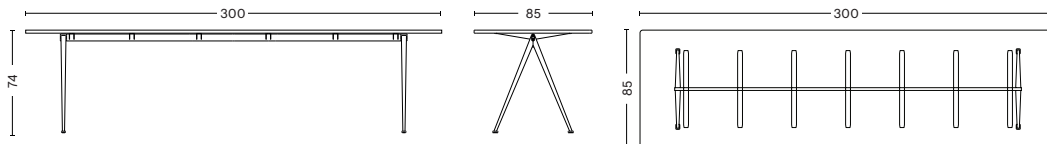

HIGHLIGHTS

- Multi-functional family of tables and benches in different shapes, sizes, materials and colours.
- The table features a solid oak tabletop with steel-sheet legs. Support bar pre-mounted underneath the tabletop.
- The table is available as a rectangular table (Pyramid Table 01 and 02), a round table (Pyramid Café Table 21 and Pyramid Coffee table 51) and a square table (Pyramid Café table 21).
- The bench is available in 2 variants (Pyramid Bench 11 and 12).
- Suitable for a wide variety of private and public environments.
- Qualified for contract use.

DIMENSIONS

LENGTH 190 CM | 74.80"
WIDTH 85 CM | 33.46"
HEIGHT 74 CM | 29.13"
TABLETOP SIZE 190 CM X 85 CM | 74.80" X 33.46"

LENGTH 250 CM | 98.43"
WIDTH 85 CM | 33.46"
HEIGHT 74 CM | 29.13"
TABLETOP SIZE 250 CM X 85 CM | 98.43" X 33.46"

LENGTH 300 CM | 118.11"
WIDTH 85 CM | 33.46"
HEIGHT 74 CM | 29.13"
TABLETOP SIZE 300 CM X 85 CM | 118.11" X 33.46"

MATERIALS

TABLETOP

21 mm solid oak with straight edge.

FRAME

2 x leg section in 2 mm bent cutout sheet steel.
1 x support bar (steel tube and 2 mm bent steel)
pre-mounted underneath the tabletop.