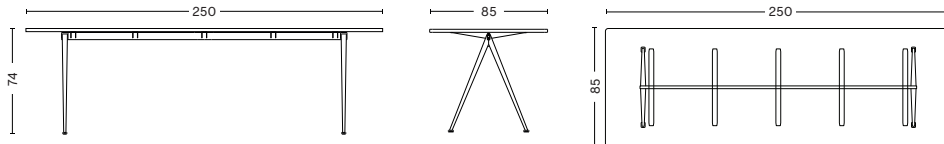

PYRAMID TABLE 02

PRODUCT FACT SHEET

PYRAMID TABLE O2

DESIGN BY WIM RIETVELD, 2017

Created to be adaptable, light and strong, the Pyramid Tables are the last word in cutout sheet steel construction. Originally created by Wim Rietveld while working at Ahrend in the 1950s, the collection has been relaunched by HAY together with Ahrend. When initially launched in the '50s, it was regarded as a triumph in its innovative use of sheet steel, giving new direction for use in organically shaped products. Today, both as individual pieces and as a collection, it is notable for its sparing use of materials, simplistic construction and for being light enough to move around. These lasting designs manifest functional excellence and aesthetical lightness that have been proved in real environments over several generations. This variant of the Pyramid Table features a steel-sheet base with a rectangular oak tabletop to create a functional and uncluttered expression. Its clean aesthetics and light, hardwearing quality make it ideal for use as a conference or dining table. Available in a variety of wood finishes and base colours.

DIMENSIONS

LENGTH 190 CM | 74.80"
WIDTH 85 CM | 33.46"
HEIGHT 74 CM | 29.13"
TABLETOP SIZE 190 CM X 85 CM | 74.80" X 33.46"

LENGTH 250 CM | 98.43"
WIDTH 85 CM | 33.46"
HEIGHT 74 CM | 29.13"
TABLETOP SIZE 250 CM X 85 CM | 98.43" X 33.46"

LENGTH 300 CM | 118.11"
WIDTH 85 CM | 33.46"
HEIGHT 74 CM | 29.13"
TABLETOP SIZE 300 CM X 85 CM | 118.11" X 33.46"

MATERIALS

TABLETOP

21 mm solid oak with straight edge.

FRAME

2 x leg section in 2 mm bent cutout sheet steel.
1 x support bar (steel tube and 2 mm bent steel)
pre-mounted underneath the tabletop.