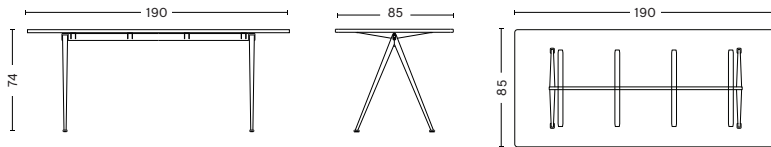

PYRAMID TABLE 02

PRODUCT FACT SHEET

PYRAMID TABLE O2

DESIGN BY WIM RIETVELD, 2017

Created to be adaptable, light and strong, the Pyramid Tables are the last word in cutout sheet steel construction. Originally created by Wim Rietveld while working at Ahrend in the 1950s, the collection has been relaunched by HAY together with Ahrend. When initially launched in the '50s, it was regarded as a triumph in its innovative use of sheet steel, giving new direction for use in organically shaped products. Today, both as individual pieces and as a collection, it is notable for its sparing use of materials, simplistic construction and for being light enough to move around. These lasting designs manifest functional excellence and aesthetical lightness that have been proved in real environments over several generations. This variant of the Pyramid Table features a steel-sheet base with a rectangular oak tabletop to create a functional and uncluttered expression. Its clean aesthetics and light, hardwearing quality make it ideal for use as a conference or dining table. Available in a variety of wood finishes and base colours.

DIMENSIONS

LENGTH 190 CM | 74.80"
WIDTH 85 CM | 33.46"
HEIGHT 74 CM | 29.13"
TABLETOP SIZE 190 CM X 85 CM | 74.80" X 33.46"

LENGTH 250 CM | 98.43"
WIDTH 85 CM | 33.46"
HEIGHT 74 CM | 29.13"
TABLETOP SIZE 250 CM X 85 CM | 98.43" X 33.46"

LENGTH 300 CM | 118.11"
WIDTH 85 CM | 33.46"
HEIGHT 74 CM | 29.13"
TABLETOP SIZE 300 CM X 85 CM | 118.11" X 33.46"

MATERIALS

TABLETOP

21 mm solid oak with straight edge.

FRAME

2 x leg section in 2 mm bent cutout sheet steel.
1 x support bar (steel tube and 2 mm bent steel)
pre-mounted underneath the tabletop.