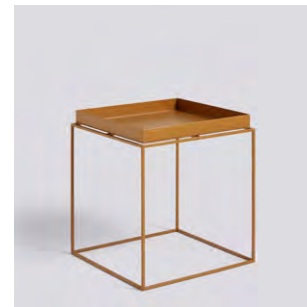

## TRAY TABLE

The metal Tray Table is a multi-functional piece of furniture that can easily be adapted to fit your needs. When the tray top is in place, it can be used as a bedside table or coffee table, and when the tray top is removed, it becomes a regular tray that can be used to carry items.

**MATERIALS**

Powder coated steel.

**COLOURS**

WHITE

BLACK

WARM GREY

DEEP BLUE  
HIGH GLOSS

CHOCOLATE  
HIGH GLOSS

- TRAY TABLE -

TRAY TABLE / S  
1025011009000 / Black

TRAY TABLE / S  
1025011509000 / White

TRAY TABLE / M  
1025031009000 / Black

TRAY TABLE / M  
1025031509000 / White

TRAY TABLE / M  
1025032409000 / Warm grey

TRAY TABLE / M  
1025033039000 / Deep blue High gloss

TRAY TABLE / M  
1025033009000 / Toffee

TRAY TABLE / M  
1025033029000 / Chocolate High gloss

TRAY TABLE / M  
1025033019000 / Peppermint green

- TRAY TABLE -