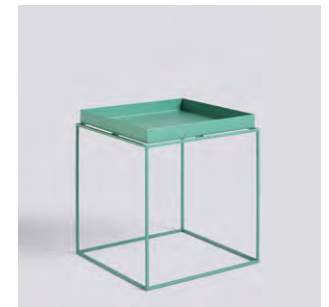

## TRAY TABLE

The metal Tray Table is a multi-functional piece of furniture that can easily be adapted to fit your needs. When the tray top is in place, it can be used as a bedside table or coffee table, and when the tray top is removed, it becomes a regular tray that can be used to carry items.

**MATERIALS**

Powder coated steel.

**COLOURS**

WHITE

BLACK

WARM GREY

DEEP BLUE  
HIGH GLOSS

CHOCOLATE  
HIGH GLOSS

- TRAY TABLE -

TRAY TABLE / S  
1025011009000 / Black

TRAY TABLE / S  
1025011509000 / White

TRAY TABLE / M  
1025031009000 / Black

TRAY TABLE / M  
1025031509000 / White

TRAY TABLE / M  
1025032409000 / Warm grey

TRAY TABLE / M  
1025033039000 / Deep blue High gloss

TRAY TABLE / M  
1025033009000 / Toffee

TRAY TABLE / M  
1025033029000 / Chocolate High gloss

TRAY TABLE / M  
1025033019000 / Peppermint green

- TRAY TABLE -