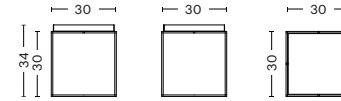

## TRAY TABLE

The metal Tray Table is a multi-functional piece of furniture that can easily be adapted to fit your needs. When the tray top is in place, it can be used as a bedside table or coffee table, and when the tray top is removed, it becomes a regular tray that can be used to carry items.

- TRAY TABLE -

- TRAY TABLE -

**DIMENSIONS**

TRAY TABLE S  
L30 x W30 x H34 cm

TRAY TABLE M  
L40 x W40 x H44 cm

TRAY TABLE L  
L60 x W40 x H54 cm

TRAY TABLE COFFEE  
L60 x W60 x H39 cm

- TRAY TABLE -