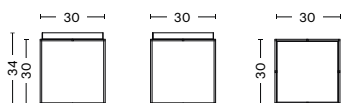

TRAY TABLE

PRODUCT FACT SHEET

TRAY TABLE

DESIGN BY HAY, 2010

The metal Tray Table is a multi-functional piece of furniture that can easily be adapted to fit your needs. When the tray top is in place, it can be used as a bedside table or coffee table, and when the tray top is removed, it becomes a regular tray that can be used to carry items.

HIGHLIGHTS

- A multi-functional furniture.
- Available in a variety of colours.
- Available in different sizes.
- Suitable for a wide variety of private and office environments.

DIMENSIONS

TRAY TABLE S
LENGTH 30 CM
WIDTH 30 CM
HEIGHT 34 CM

TRAY TABLE M
LENGTH 40 CM
WIDTH 40 CM
HEIGHT 44 CM

TRAY TABLE L
LENGTH 60 CM
WIDTH 40 CM
HEIGHT 54 CM

TRAY TABLE COFFEE
LENGTH 60 CM
WIDTH 60 CM
HEIGHT 39 CM

MATERIALS

TABLE

Powder coated steel.

CONSTRUCTION

Square steel profile base with a 1 mm sheet metal tray.

COUNTRY OF ORIGIN

China

- TRAY TABLE -

COLOUR & FINISH

Please note that the colour codes are indicative.

COLOUR	SIZE	TRAY TABLE	TRAY TABLE	TRAY TABLE	TRAY TABLE
		S L30 X W30 X H34	M L40 X W40 X H44	L L60 X W40 X H54	COFFEE L60 X W60 X H39
WHITE		•	•	•	•
BLACK		•	•	•	•
WARM GREY			•	•	•
DEEP BLUE HIGH GLOSS			•		
CHOCOLATE HIGH GLOSS			•		•
TOFFEE			•	•	
PEPPERMINT GREEN			•		