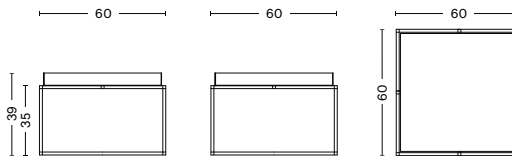

HIGHLIGHTS

- A multi-functional furniture.
- Available in a variety of colours.
- Available in different sizes.
- Suitable for a wide variety of private and office environments.

DIMENSIONS

TRAY TABLE S
LENGTH 30 CM
WIDTH 30 CM
HEIGHT 34 CM

TRAY TABLE M
LENGTH 40 CM
WIDTH 40 CM
HEIGHT 44 CM

TRAY TABLE L
LENGTH 60 CM
WIDTH 40 CM
HEIGHT 54 CM

TRAY TABLE COFFEE
LENGTH 60 CM
WIDTH 60 CM
HEIGHT 39 CM

MATERIALS

TABLE

Powder coated steel.

CONSTRUCTION

Square steel profile base with a 1 mm sheet metal tray.

COUNTRY OF ORIGIN

China

- TRAY TABLE -

COLOUR & FINISH

Please note that the colour codes are indicative.

COLOUR	SIZE	TRAY TABLE	TRAY TABLE	TRAY TABLE	TRAY TABLE
		S L30 X W30 X H34	M L40 X W40 X H44	L L60 X W40 X H54	COFFEE L60 X W60 X H39
WHITE		•	•	•	•
BLACK		•	•	•	•
WARM GREY			•	•	•
DEEP BLUE HIGH GLOSS			•		
CHOCOLATE HIGH GLOSS			•		•
TOFFEE			•	•	
PEPPERMINT GREEN			•		