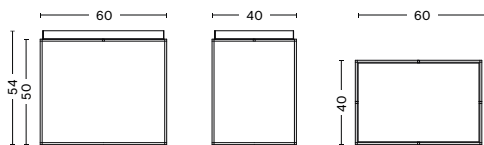

HIGHLIGHTS

- A multi-functional furniture.
- Available in a variety of colours.
- Available in different sizes.
- Suitable for a wide variety of private and office environments.

DIMENSIONS

TRAY TABLE S
LENGTH 30 CM
WIDTH 30 CM
HEIGHT 34 CM

TRAY TABLE M
LENGTH 40 CM
WIDTH 40 CM
HEIGHT 44 CM

TRAY TABLE L
LENGTH 60 CM
WIDTH 40 CM
HEIGHT 54 CM

TRAY TABLE COFFEE
LENGTH 60 CM
WIDTH 60 CM
HEIGHT 39 CM

MATERIALS

TABLE

Powder coated steel.

CONSTRUCTION

Square steel profile base with a 1 mm sheet metal tray.

COUNTRY OF ORIGIN

China

- TRAY TABLE -

COLOUR & FINISH

Please note that the colour codes are indicative.

COLOUR	SIZE	TRAY TABLE	TRAY TABLE	TRAY TABLE	TRAY TABLE
		S L30 X W30 X H34	M L40 X W40 X H44	L L60 X W40 X H54	COFFEE L60 X W60 X H39
WHITE		•	•	•	•
BLACK		•	•	•	•
WARM GREY			•	•	•
DEEP BLUE HIGH GLOSS			•		
CHOCOLATE HIGH GLOSS			•		•
TOFFEE			•	•	
PEPPERMINT GREEN			•		