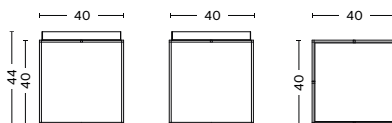

TRAY TABLE

PRODUCT FACT SHEET

TRAY TABLE

DESIGN BY HAY, 2010

The metal Tray Table is a multi-functional piece of furniture that can easily be adapted to fit your needs. When the tray top is in place, it can be used as a bedside table or coffee table, and when the tray top is removed, it becomes a regular tray that can be used to carry items.

HIGHLIGHTS

- A multi-functional furniture.
- Available in a variety of colours.
- Available in different sizes.
- Suitable for a wide variety of private and office environments.

DIMENSIONS

TRAY TABLE S
LENGTH 30 CM
WIDTH 30 CM
HEIGHT 34 CM

TRAY TABLE M
LENGTH 40 CM
WIDTH 40 CM
HEIGHT 44 CM

TRAY TABLE L
LENGTH 60 CM
WIDTH 40 CM
HEIGHT 54 CM

TRAY TABLE COFFEE
LENGTH 60 CM
WIDTH 60 CM
HEIGHT 39 CM

MATERIALS

TABLE

Powder coated steel.

CONSTRUCTION

Square steel profile base with a 1 mm sheet metal tray.

COUNTRY OF ORIGIN

China

- TRAY TABLE -

COLOUR & FINISH

Please note that the colour codes are indicative.

COLOUR	SIZE	TRAY TABLE	TRAY TABLE	TRAY TABLE	TRAY TABLE
		S L30 X W30 X H34	M L40 X W40 X H44	L L60 X W40 X H54	COFFEE L60 X W60 X H39
WHITE		•	•	•	•
BLACK		•	•	•	•
WARM GREY			•	•	•
DEEP BLUE HIGH GLOSS			•		
CHOCOLATE HIGH GLOSS			•		•
TOFFEE			•	•	
PEPPERMINT GREEN			•		