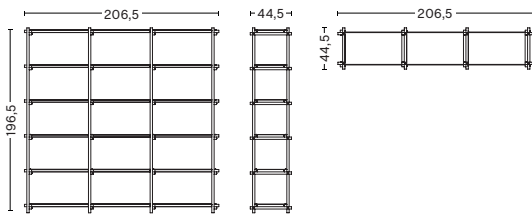

HIGHLIGHTS

- Ladder-inspired shelving system in different sizes.
- Available in solid oak and powder coated steel.
- Suitable for a wide variety of private and public environments.

DIMENSIONS

WOODY LOW

WIDTH 206,5 CM | 81.3"
DEPTH 44,5 CM | 17.52"
HEIGHT 85,5 CM | 33.66"

WOODY COLUMN LOW

WIDTH 75,5 CM | 29.72"
DEPTH 44,5 CM | 17.52"
HEIGHT 85,5 CM | 33.66"

WOODY HIGH

WIDTH 206,5 CM | 81.3"
DEPTH 44,5 CM | 17.52"
HEIGHT 196,5 CM | 77.36"

WOODY COLUMN HIGH

WIDTH 75,5 CM | 29.72"
DEPTH 44,5 CM | 17.52"
HEIGHT 196,5 CM | 77.36"