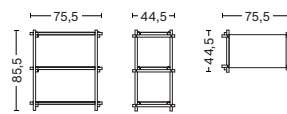

HIGHLIGHTS

- Ladder-inspired shelving system in different sizes.
- Available in solid oak and powder coated steel.
- Suitable for a wide variety of private and public environments.

DIMENSIONS

WOODY LOW

WIDTH 206,5 CM | 81.3"
DEPTH 44,5 CM | 17.52"
HEIGHT 85,5 CM | 33.66"

WOODY COLUMN LOW

WIDTH 75,5 CM | 29.72"
DEPTH 44,5 CM | 17.52"
HEIGHT 85,5 CM | 33.66"

WOODY HIGH

WIDTH 206,5 CM | 81.3"
DEPTH 44,5 CM | 17.52"
HEIGHT 196,5 CM | 77.36"

WOODY COLUMN HIGH

WIDTH 75,5 CM | 29.72"
DEPTH 44,5 CM | 17.52"
HEIGHT 196,5 CM | 77.36"