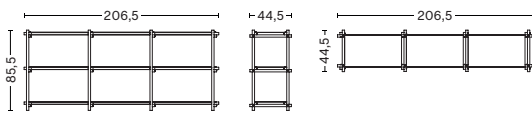

WOODY

PRODUCT FACT SHEET

WOODY

DESIGN BY HAY, 2009

Woody was originally designed for inventory use, but after much demand this ladder-inspired shelving system was soon put into commercial production. Woody's beauty lies in its open simplicity and industrial expression that leaves construction parts and joint details exposed. Woody is available in several different sizes and can be used as a free-standing shelving system, against a wall or as a room divider.

HIGHLIGHTS

- Ladder-inspired shelving system in different sizes.
- Available in solid oak and powder coated steel.
- Suitable for a wide variety of private and public environments.

DIMENSIONS

WOODY LOW

WIDTH 206,5 CM | 81.3"
DEPTH 44,5 CM | 17.52"
HEIGHT 85,5 CM | 33.66"

WOODY COLUMN LOW

WIDTH 75,5 CM | 29.72"
DEPTH 44,5 CM | 17.52"
HEIGHT 85,5 CM | 33.66"

WOODY HIGH

WIDTH 206,5 CM | 81.3"
DEPTH 44,5 CM | 17.52"
HEIGHT 196,5 CM | 77.36"

WOODY COLUMN HIGH

WIDTH 75,5 CM | 29.72"
DEPTH 44,5 CM | 17.52"
HEIGHT 196,5 CM | 77.36"