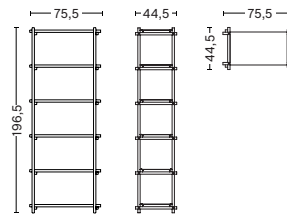

HIGHLIGHTS

- Ladder-inspired shelving system in different sizes.
- Available in solid oak and powder coated steel.
- Suitable for a wide variety of private and public environments.

DIMENSIONS

WOODY LOW

WIDTH 206,5 CM | 81.3"
DEPTH 44,5 CM | 17.52"
HEIGHT 85,5 CM | 33.66"

WOODY COLUMN LOW

WIDTH 75,5 CM | 29.72"
DEPTH 44,5 CM | 17.52"
HEIGHT 85,5 CM | 33.66"

WOODY HIGH

WIDTH 206,5 CM | 81.3"
DEPTH 44,5 CM | 17.52"
HEIGHT 196,5 CM | 77.36"

WOODY COLUMN HIGH

WIDTH 75,5 CM | 29.72"
DEPTH 44,5 CM | 17.52"
HEIGHT 196,5 CM | 77.36"