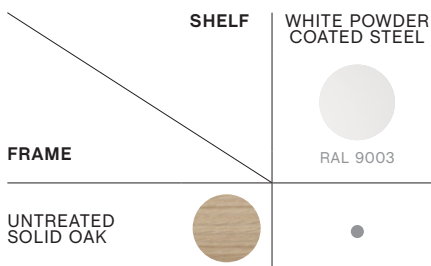

MATERIALS

FRAME
125 mm solid oak.

SHELF
Powder coated steel.

COUNTRY OF ORIGIN

China

COLOUR & FINISH

Please note that the colour codes are indicative.

SUSTAINABILITY