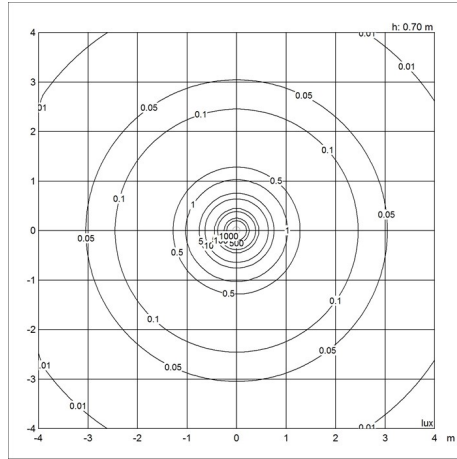

Isolux

Polar