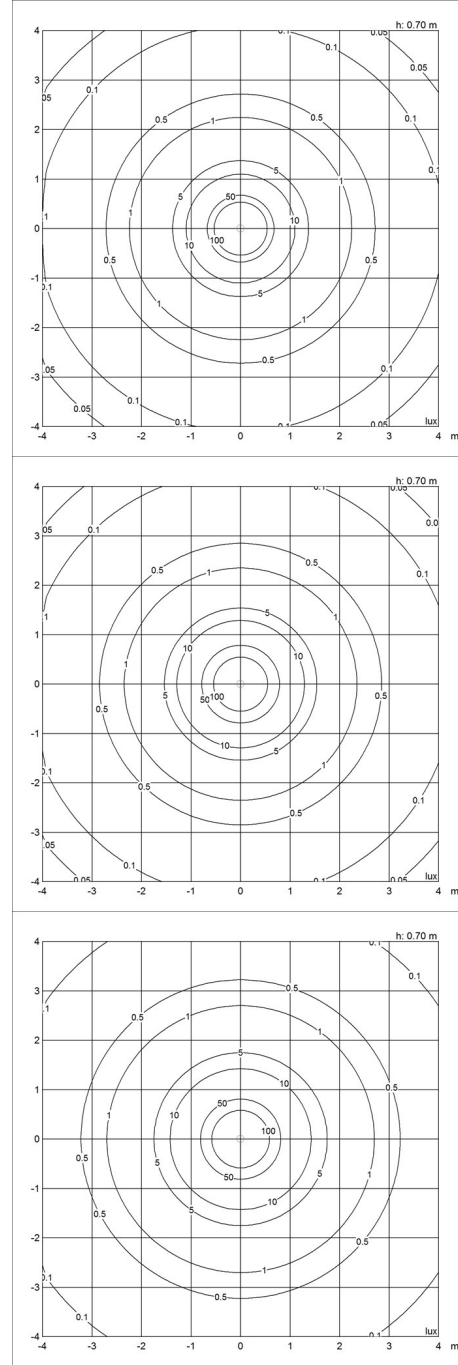

Cirque

The fixture provides a downward glare-free soft light by means of the white lacquered inner reflector.

**Carl Hansen &
Son Showroom**

Product info

Mounting

Suspension type: Cable 2x0,75mm². Canopy: Yes. Length: 3m.

Finish

Grey top, Copper top, Red top, Yellow top, wet painted.

Materials

Shade: Drawn aluminium.

Sizes and weights

Width x Height x Length (mm) | 220 x 295 x 220 Max 1.6 kg | 380 x 478 x 380 Max 3.9 kg | 150 x 189 x 150 Max 1.1 kg

Design

Clara von Zweigbergk

Weight

Min: 0.563 kg Max: 3.894 kg

Dimensions

Ø 150, Ø 220, Ø 380

Finish

Copper top, Grey top, Red top, Yellow top

Light distribution diagrams

Cartesian

Isolux

Polar

Cartesian

Isolux

Polar

Cartesian