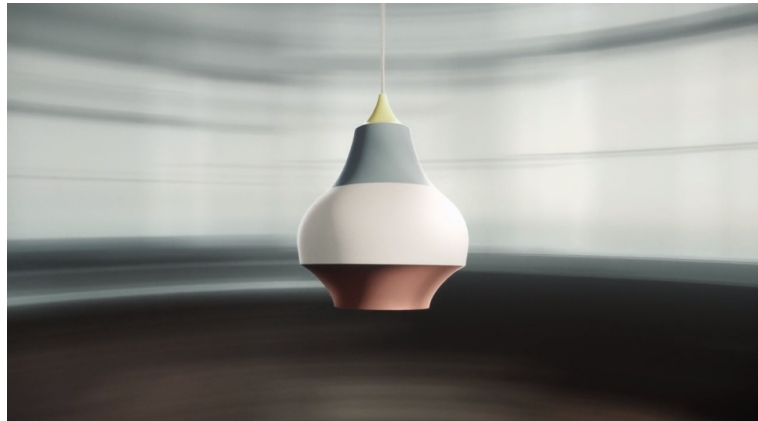

Cirque

The fixture provides a downward glare-free soft light by means of the white lacquered inner reflector.

**Carl Hansen &
Son Showroom**

Product info

Mounting

Suspension type: Cable 2x0,75mm². Canopy: Yes. Length: 3m.

Finish

Grey top, Copper top, Red top, Yellow top, wet painted.

Materials

Shade: Drawn aluminium.

Sizes and weights

Width x Height x Length (mm) | 220 x 295 x 220 Max 1.6 kg | 380 x 478 x 380 Max 3.9 kg | 150 x 189 x 150 Max 1.1 kg

Class

Ingress protection IP20. Electric shock protection II wo. ground.

Light source

1x25W E27

Product variants

Dimension	Colour	Light source
Ø 150	 Copper top	1x25W E27
Ø 220	 Grey top	1x40W E27
Ø 380	 Red top	1x60W E27
	 Yellow top	

Design

Clara von Zweigbergk

Weight

Min: 0.563 kg Max: 3.894 kg

Dimensions

Ø 150, Ø 220, Ø 380

Finish

Copper top, Grey top, Red top, Yellow top