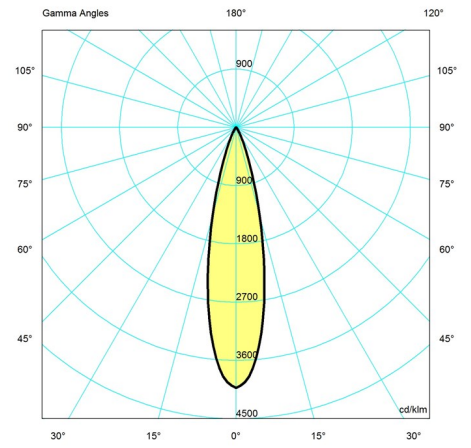

Spare parts & accessories

Product

CANOPY WHITE 2-PART, TOPHAT ®

Variant number

5749329034