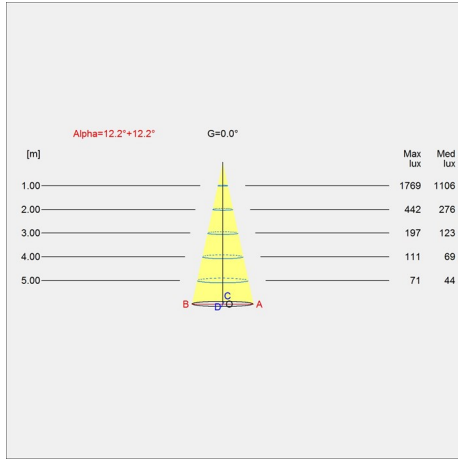

Finish

Grey top, Copper top, Red top, Yellow top, wet painted.

Materials

Shade: Drawn aluminium.

Sizes and weights

Width x Height x Length (mm) | 220 x 295 x 220 Max 1.6 kg | 380 x 478 x 380 Max 3.9 kg | 150 x 189 x 150 Max 1.1 kg

Design

Clara von Zweigbergk

Weight

Min: 0.563 kg Max: 3.894 kg

Dimensions

Ø 150, Ø 220, Ø 380

Finish

Copper top, Grey top, Red top, Yellow top

Light distribution diagrams

Cartesian

Isolux

Polar

Cartesian

Isolux

Polar

Cartesian

Isolux

Polar

Spare parts & accessories

Product

CANOPY WHITE 2-PART, TOPHAT ®

Variant number

5749329034