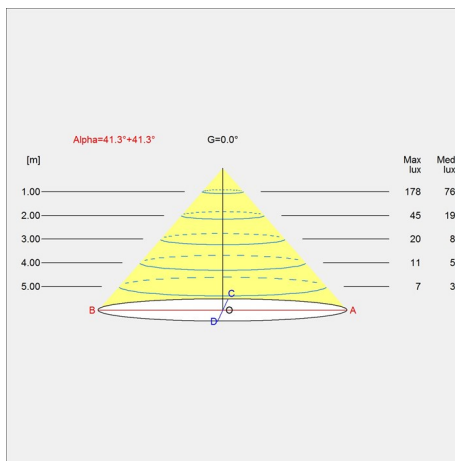

Finish

Grey top, Copper top, Red top, Yellow top, wet painted.

Materials

Shade: Drawn aluminium.

Sizes and weights

Width x Height x Length (mm) | 220 x 295 x 220 Max 1.6 kg | 380 x 478 x 380 Max 3.9 kg | 150 x 189 x 150 Max 1.1 kg

Design

Clara von Zweigbergk

Weight

Min: 0.563 kg Max: 3.894 kg

Dimensions

Ø 150, Ø 220, Ø 380

Finish

Copper top, Grey top, Red top, Yellow top

Light distribution diagrams

Cartesian

Isolux

Polar

Cartesian

Isolux

Polar

Cartesian