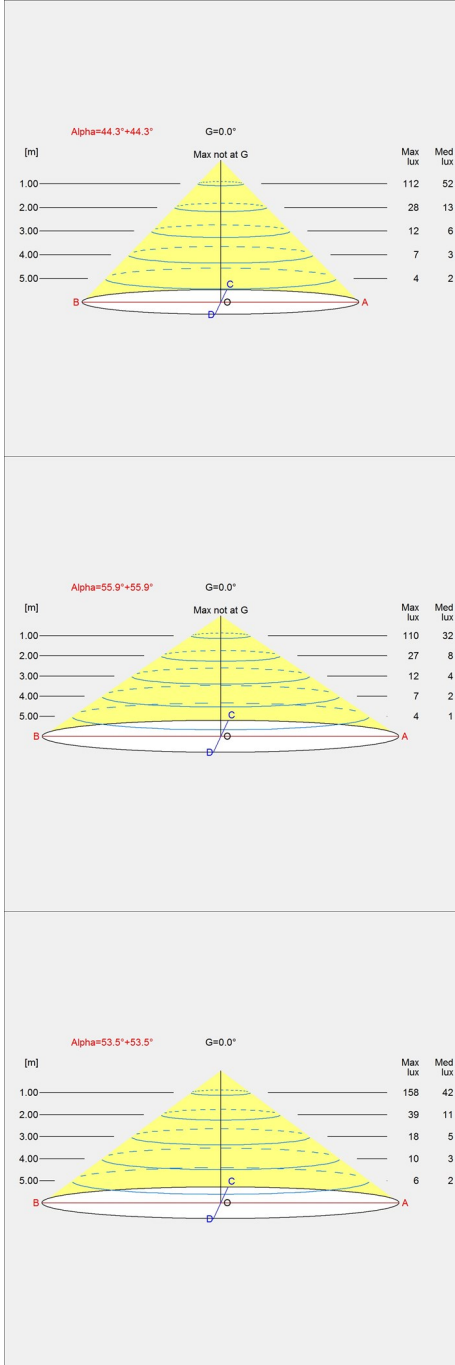

Finish

Grey top, Copper top, Red top, Yellow top, wet painted.

Materials

Shade: Drawn aluminium.

Sizes and weights

Width x Height x Length (mm) | 220 x 295 x 220 Max 1.6 kg | 380 x 478 x 380 Max 3.9 kg | 150 x 189 x 150 Max 1.1 kg

Design

Clara von Zweigbergk

Weight

Min: 0.563 kg Max: 3.894 kg

Dimensions

Ø 150, Ø 220, Ø 380

Finish

Copper top, Grey top, Red top, Yellow top

Light distribution diagrams

Cartesian

Isolux

Polar

Cartesian

Isolux

Polar

Cartesian

Isolux

Polar

Spare parts & accessories

Product

CANOPY WHITE 2-PART, TOPHAT ®

Variant number

5749329034