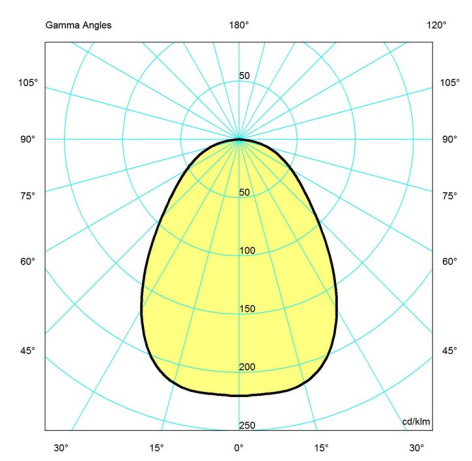

Design

Clara von Zweigbergk

Weight

Min: 0.563 kg Max: 3.894 kg

Dimensions

Ø 150, Ø 220, Ø 380

Finish

Copper top, Grey top, Red top, Yellow top

Light distribution diagrams

Cartesian

Isolux

Polar

Cartesian

Isolux

Polar

Cartesian