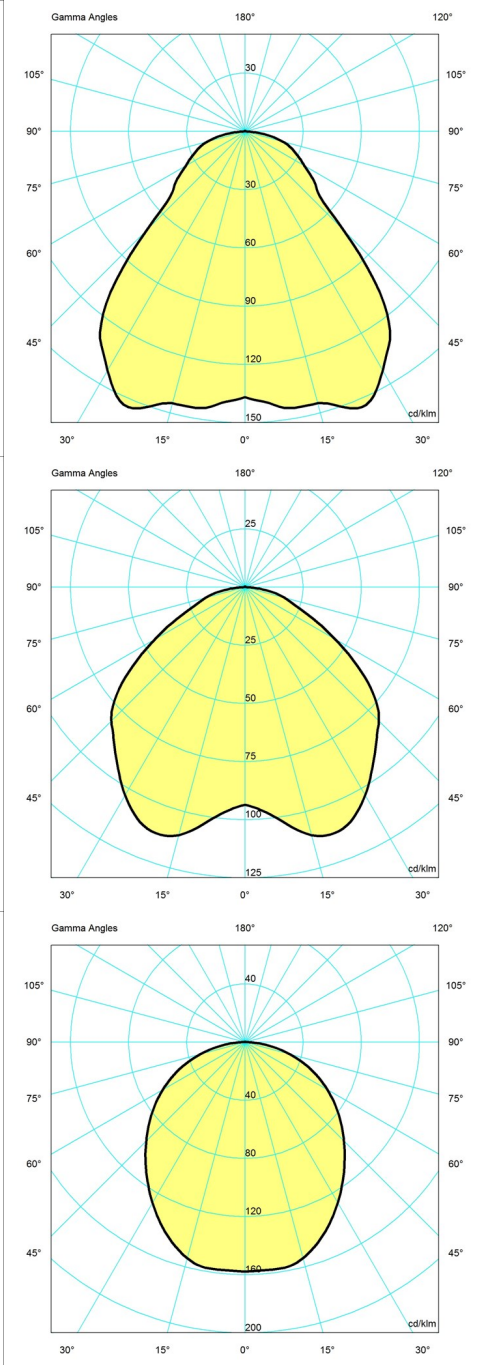

Cirque

The fixture provides a downward glare-free soft light by means of the white lacquered inner reflector.

**Carl Hansen &
Son Showroom**

Product info

Mounting

Suspension type: Cable 2x0,75mm². Canopy: Yes. Length: 3m.

Finish

Grey top, Copper top, Red top, Yellow top, wet painted.

Materials

Shade: Drawn aluminium.

Sizes and weights

Width x Height x Length (mm) | 220 x 295 x 220 Max 1.6 kg | 380 x 478 x 380 Max 3.9 kg | 150 x 189 x 150 Max 1.1 kg

Design

Clara von Zweigbergk

Weight

Min: 0.563 kg Max: 3.894 kg

Dimensions

Ø 150, Ø 220, Ø 380

Finish

Copper top, Grey top, Red top, Yellow top

Light distribution diagrams

Cartesian

Isolux

Polar

Cartesian

Isolux

Polar

Cartesian