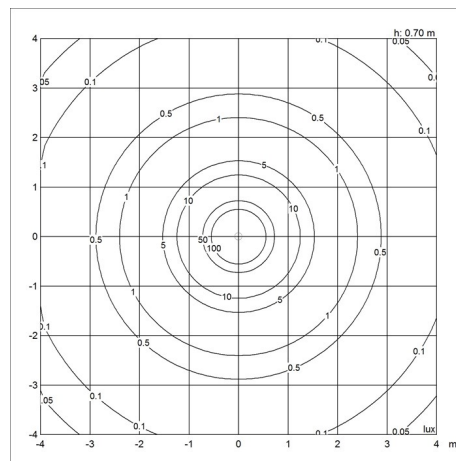

Design

Clara von Zweigbergk

Weight

Min: 0.563 kg Max: 3.894 kg

Dimensions

Ø 150, Ø 220, Ø 380

Finish

Copper top, Grey top, Red top, Yellow top

Light distribution diagrams

Cartesian

Isolux

Polar

Cartesian

Isolux

Polar

Cartesian