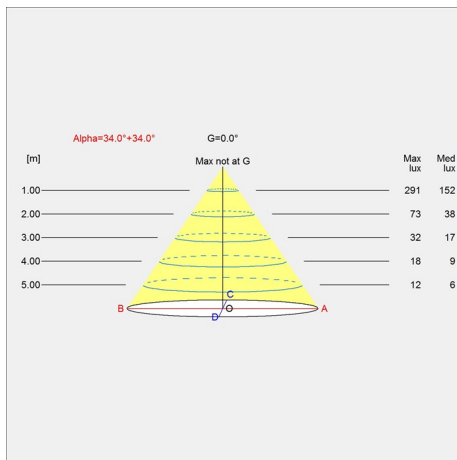

Design

Shoichi Uchiyama

Weight

Min: 0.996 kg Max: 1.129 kg

Finish

Black, Br. alu

Light distribution diagrams

Cartesian