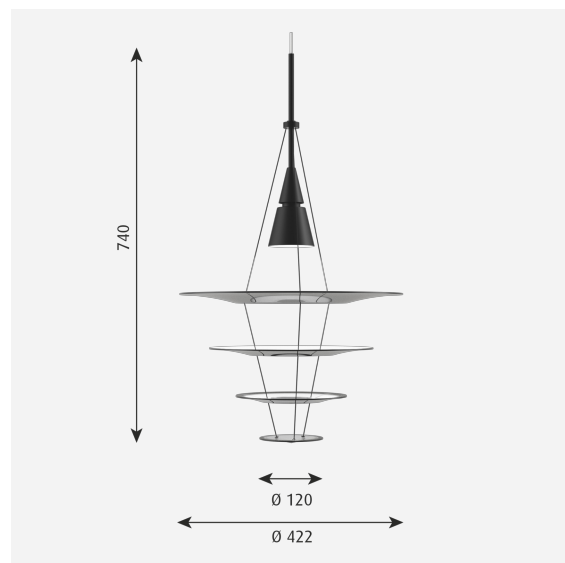

Product info

Mounting

Suspension type: Cable 2x0,75mm². Canopy: Yes. Cable length: 3m.

Finish

Brushed aluminium, clear coated or black wet painted. Shades: White or black acrylic.

Materials

Cone and pendant tube: Lacquered or wet painted brushed aluminium. Wire: Stainless steel. Shades: Acrylic.

Sizes and weights

Width x Height x Length (mm) | 422 x 740 x 422 Max 1.1 kg

Class

Ingress protection IP20. Electric shock protection II w/o ground.

Light source

1x20W GU10

Product family

Product variants

Colour	Cable type	Light source
● Black	BLK PL	1x20W GU10
● Br. alu	TRANSP CABLE