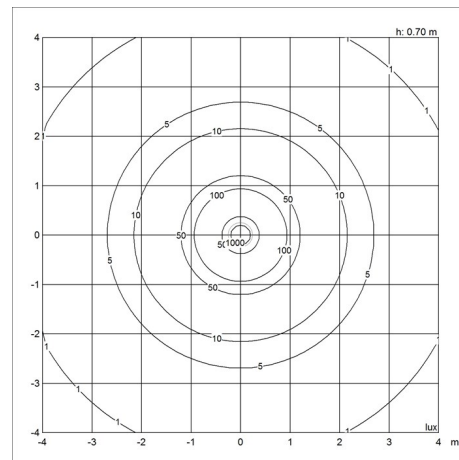

# Weight

5.839

# Light distribution diagrams

Cartesian

Isolux

Polar