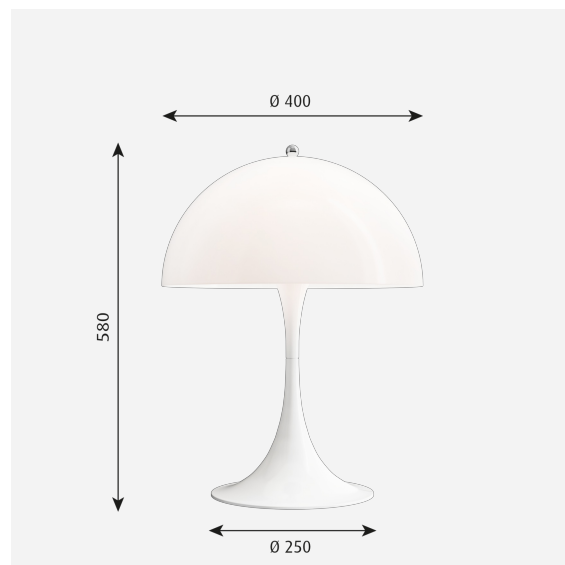

Product info

Mounting

Cable type: Plastic cord with plug. Cable length: 2.5m. Light control: On/off switch on cord. Diffuser with bajonet lock.

Finish

White opal acrylic.

Materials

Shade: Injection moulded white opal acrylic. Base: White, injection moulded ABS. Housing: White, injection moulded ABS. Stem: White, steel. Diffuser : Injection moulded opal pmma.

Class

Ingress protection IP20. Electric shock protection II w/o ground.

Specification notes

The innovation of light sources is ongoing. Consequently we only inform about the max. wattages. On www.louispuolsen.com we update a list of recommendable light sources.

Light source

1x28W E27

Product family

Product variants

Light source

1x28W E27