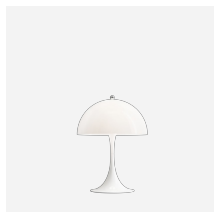

Product family

Panthella MINI