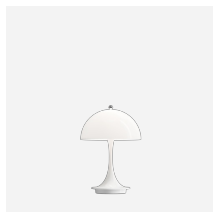

Panthella Portable