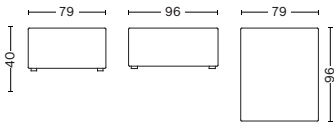

MAGS OTTOMAN

01 | OTTOMAN | EXTRA SMALL

DIMENSIONS

W79 x D79 x H40 cm
Seat H40 cm

MAGS CUSHIONS

9 | MAGS CUSHION

DIMENSIONS

W55 x D9 x H48 cm

02 | OTTOMAN | SMALL

DIMENSIONS

W79 x D96 x H40 cm
Seat H40 cm

10 | MAGS CUSHION

DIMENSIONS

W60 x D9 x H33 cm

OPTIONAL

Foam option