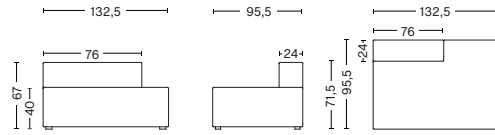

1962 | WIDE | LEFT END

DIMENSIONS

W114 x D95,5 x H67 cm
 Seat H40 cm
 Armrest W24 cm

1061 | NARROW | RIGHT END

DIMENSIONS

W97 x D95,5 x H67 cm
 Seat H40 cm
 Armrest W24 cm

1961 | WIDE | RIGHT END

DIMENSIONS

MAGS WIDE CHAISE LONGUE MODULE SHORT

8262 | CHAISE LONGUE SHORT | WIDE | LEFT END*

DIMENSIONS

W114 x D127,5 x H67 cm
Seat H40 cm
Armrest W24 cm

*Please contact our sales department if connecting two chaise longue modules

Not available in leather

MAGS LOUNGE MODULE

9302 | LOUNGE | LEFT END

DIMENSIONS

W132,5 x D95,5 x H67 cm
Seat H40 cm
Backrest W24 cm

Not available in leather

8261 | CHAISE LONGUE SHORT | WIDE | RIGHT END*

DIMENSIONS

W114 x D127,5 x H67 cm
Seat H40 cm
Armrest W24 cm

*Please contact our sales department if connecting two chaise longue modules

Not available in leather

9301 | LOUNGE | RIGHT END

DIMENSIONS

W132,5 x D95,5 x H67 cm
Seat H40 cm
Backrest W24 cm