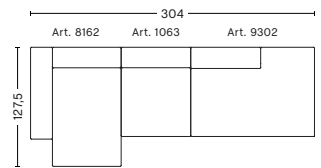

DIMENSIONS

W228 x D95,5 x H67 cm
Seat H40 cm

2,5 SEATER COMBINATION 2 | RIGHT ARMREST

DIMENSIONS

W246,5 x D95,5 x H67 cm
Seat H40 cm

Not available in leather

FABRIC GROUPS

1 | Surface by HAY, Remix, Linara, Random Fade, Mode, Lint, Swarm, Atlas 2 | Steelcut, Steelcut Trio, Melange Nap, Lola, Olavi by HAY, Flamiber, Fairway, Linen Grid 3 | Divina, Divina Melange, Divina MD, Fiord, Ruskin, Roden, DOT 1682, Re-wool, Compound 4 | Hallingdal, Canvas, Lila, Raas, Bolgheri 5 | Sierra, Balder, Harald 6 | Sense, Vidar, Nevada, California, Coda

2,5 SEATER COMBINATION 3 | LEFT ARMREST

DIMENSIONS

W246,5 x D127,5 x H67 cm
Seat H40 cm

Not available in leather

3 SEATER COMBINATION 1

DIMENSIONS

W268,5 x D95,5 x H67 cm
Seat H40 cm

2,5 SEATER COMBINATION 3 | RIGHT ARMREST

DIMENSIONS

W246,5 x D127,5 x H67 cm
Seat H40 cm

Not available in leather

3 SEATER COMBINATION 3 | LEFT ARMREST

DIMENSIONS

W304 x D127,5 x H67 cm
Seat H40 cm

Not available in leather

3 SEATER COMBINATION 3 | RIGHT ARMREST