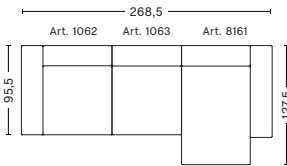

3 SEATER COMBINATION 9 | RIGHT ARMREST

DIMENSIONS

W268,5 x D127,5 x H67 cm
Seat H37 cm

Not available in leather