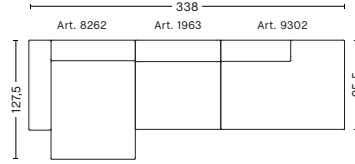

3 SEATER COMBINATION 4 | LEFT ARMREST

DIMENSIONS

W321 x D127,5 x H67 cm
Seat H40 cm

Not available in leather

3 SEATER COMBINATION 5 | LEFT ARMREST

DIMENSIONS

W338 x D127,5 x H67 cm
Seat H40 cm

3 SEATER COMBINATION 4 | RIGHT ARMREST

DIMENSIONS

W321 x D127,5 x H67 cm
Seat H40 cm

Not available in leather

3 SEATER COMBINATION 5 | RIGHT ARMREST

DIMENSIONS

W338 x D127,5 x H67 cm
Seat H40 cm

Not available in leather

FABRIC GROUPS