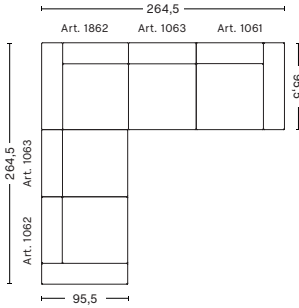

1962 | WIDE | LEFT END

DIMENSIONS

W114 x D95,5 x H67 cm
 Seat H40 cm
 Armrest W24 cm

1061 | NARROW | RIGHT END

DIMENSIONS

W97 x D95,5 x H67 cm
 Seat H40 cm
 Armrest W24 cm

1961 | WIDE | RIGHT END

DIMENSIONS

3 SEATER COMBINATION 9 | RIGHT ARMREST

DIMENSIONS

W268,5 x D127,5 x H67 cm
Seat H37 cm

Not available in leather

3 SEATER COMBINATION 10 | RIGHT ARMREST

DIMENSIONS

W302,5 x D127,5 x H67 cm
Seat H37 cm

Not available in leather

3 SEATER COMBINATION 11 | LEFT ARMREST

DIMENSIONS

W319,5 x D127,5 x H67 cm

Seat H37 cm

Not available in leather

3 SEATER COMBINATION 11 | RIGHT ARMREST

DIMENSIONS

W319,5 x D127,5 x H67 cm

CORNER COMBINATION 1 | LEFT

DIMENSIONS

W264,5 x D264,5 x H67 cm
Seat H40 cm

CORNER COMBINATION 2 | LEFT

DIMENSIONS

W264,5 x D225,5 x H67 cm
Seat H40 cm

Not available in leather

CORNER COMBINATION 1 | RIGHT