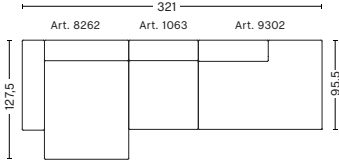

DIMENSIONS

W304 x D127,5 x H67 cm
Seat H40 cm

Not available in leather

FABRIC GROUPS

1 | Surface by HAY, Remix, Linara, Random Fade, Mode, Lint, Swarm, Atlas 2 | Steelcut, Steelcut Trio, Melange Nap, Lola, Olavi by HAY, Flamiber, Fairway, Linen Grid 3 | Divina, Divina Melange, Divina MD, Fiord, Ruskin, Roden, DOT 1682, Re-wool, Compound 4 | Hallingdal, Canvas, Lila, Raas, Bolgheri 5 | Sierra, Balder, Harald 6 | Sense, Vidar, Nevada, California, Coda

3 SEATER COMBINATION 4 | LEFT ARMREST

DIMENSIONS

W321 x D127,5 x H67 cm
Seat H40 cm

Not available in leather

3 SEATER COMBINATION 5 | LEFT ARMREST

DIMENSIONS

W338 x D127,5 x H67 cm
Seat H40 cm

3 SEATER COMBINATION 4 | RIGHT ARMREST