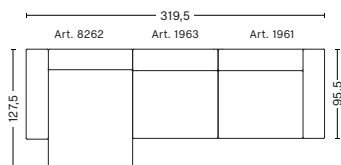

3 SEATER COMBINATION 11 | LEFT ARMREST

DIMENSIONS

W319,5 x D127,5 x H67 cm

Seat H37 cm

Not available in leather