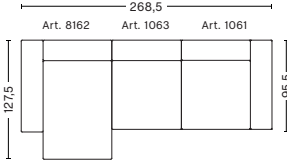

3 SEATER COMBINATION 9 | LEFT ARMREST

DIMENSIONS

W268,5 x D127,5 x H67 cm
Seat H37 cm

Not available in leather