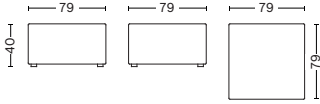

W114 x D127,5 x H67 cm
Seat H40 cm
Armrest W24 cm

*Please contact our sales department if connecting two chaise longue modules

Not available in leather

9301 | LOUNGE | RIGHT END

DIMENSIONS

W132,5 x D95,5 x H67 cm
Seat H40 cm
Backrest W24 cm

MAGS OTTOMAN

01 | OTTOMAN | EXTRA SMALL

DIMENSIONS

W79 x D79 x H40 cm
Seat H40 cm

MAGS CUSHIONS

9 | MAGS CUSHION

DIMENSIONS

W55 x D9 x H48 cm