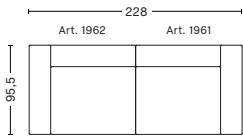

2 SEATER COMBINATION 1

DIMENSIONS

W194 x D95,5 x H67 cm
Seat H40 cm

2,5 SEATER COMBINATION 2 | LEFT ARMREST

DIMENSIONS

W246,5 x D95,5 x H67 cm
Seat H40 cm

Not available in leather

2,5 SEATER COMBINATION 1

DIMENSIONS

W228 x D95,5 x H67 cm
Seat H40 cm

2,5 SEATER COMBINATION 2 | RIGHT ARMREST

DIMENSIONS

W246,5 x D95,5 x H67 cm
Seat H40 cm

Not available in leather

FABRIC GROUPS

1 | Surface by HAY, Remix, Linara, Random Fade, Mode, Lint, Swarm, Atlas 2 | Steelcut, Steelcut Trio, Melange Nap, Lola, Olavi by HAY, Flamiber, Fairway, Linen Grid 3 | Divina, Divina Melange, Divina MD, Fiord, Ruskin, Roden, DOT 1682, Re-wool, Compound 4 | Hallingdal, Canvas, Lila, Raas, Bolgheri 5 | Sierra, Balder, Harald 6 | Sense, Vidar, Nevada, California, Coda