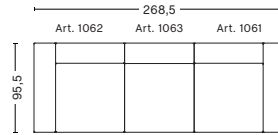

DIMENSIONS

W228 x D95,5 x H67 cm
Seat H40 cm

2,5 SEATER COMBINATION 2 | RIGHT ARMREST

DIMENSIONS

W246,5 x D95,5 x H67 cm
Seat H40 cm

Not available in leather

FABRIC GROUPS

1 | Surface by HAY, Remix, Linara, Random Fade, Mode, Lint, Swarm, Atlas 2 | Steelcut, Steelcut Trio, Melange Nap, Lola, Olavi by HAY, Flamiber, Fairway, Linen Grid 3 | Divina, Divina Melange, Divina MD, Fiord, Ruskin, Roden, DOT 1682, Re-wool, Compound 4 | Hallingdal, Canvas, Lila, Raas, Bolgheri 5 | Sierra, Balder, Harald 6 | Sense, Vidar, Nevada, California, Coda

2,5 SEATER COMBINATION 3 | LEFT ARMREST

DIMENSIONS

W246,5 x D127,5 x H67 cm
Seat H40 cm

Not available in leather

3 SEATER COMBINATION 1

DIMENSIONS

W268,5 x D95,5 x H67 cm
Seat H40 cm

2,5 SEATER COMBINATION 3 | RIGHT ARMREST

DIMENSIONS

W246,5 x D127,5 x H67 cm
Seat H40 cm

Not available in leather

3 SEATER COMBINATION 3 | LEFT ARMREST

DIMENSIONS

W304 x D127,5 x H67 cm
Seat H40 cm

Not available in leather

3 SEATER COMBINATION 3 | RIGHT ARMREST