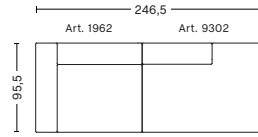

02 | OTTOMAN | SMALL

DIMENSIONS

W79 x D96 x H40 cm
Seat H40 cm

10 | MAGS CUSHION

DIMENSIONS

W60 x D9 x H33 cm

OPTIONAL

Foam option

2 SEATER COMBINATION 1

DIMENSIONS

W194 x D95,5 x H67 cm
Seat H40 cm

2,5 SEATER COMBINATION 2 | LEFT ARMREST

DIMENSIONS

W246,5 x D95,5 x H67 cm
Seat H40 cm

Not available in leather

2,5 SEATER COMBINATION 1

DIMENSIONS

W228 x D95,5 x H67 cm
Seat H40 cm

2,5 SEATER COMBINATION 2 | RIGHT ARMREST

DIMENSIONS

W246,5 x D95,5 x H67 cm
Seat H40 cm

Not available in leather

FABRIC GROUPS

1 | Surface by HAY, Remix, Linara, Random Fade, Mode, Lint, Swarm, Atlas 2 | Steelcut, Steelcut Trio, Melange Nap, Lola, Olavi by HAY, Flamiber, Fairway, Linen Grid 3 | Divina, Divina Melange, Divina MD, Fiord, Ruskin, Roden, DOT 1682, Re-wool, Compound 4 | Hallingdal, Canvas, Lila, Raas, Bolgheri 5 | Sierra, Balder, Harald 6 | Sense, Vidar, Nevada, California, Coda