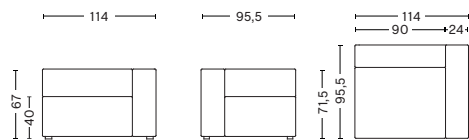

1962 | WIDE | LEFT END

DIMENSIONS

W114 x D95,5 x H67 cm
 Seat H40 cm
 Armrest W24 cm

1061 | NARROW | RIGHT END

DIMENSIONS

W97 x D95,5 x H67 cm
 Seat H40 cm
 Armrest W24 cm

1961 | WIDE | RIGHT END

DIMENSIONS

W114 x D95,5 x H67 cm
 Seat H40 cm
 Armrest W24 cm

1063 | NARROW | MIDDLE

DIMENSIONS

W74,5 x D95,5 x H67 cm
 Seat H40 cm

1963 | WIDE | MIDDLE

DIMENSIONS

W91,5 x D95,5 x H67 cm
 Seat H40 cm

OPTIONAL

MAGS CORNER MODULE

1862 | CORNER | LEFT END

DIMENSIONS

W93 x D93 x H67 cm
 Seat H40 cm
 Armrest W24 cm

1861 | CORNER | RIGHT END

DIMENSIONS

W93 x D93 x H67 cm
 Seat H40 cm
 Armrest W24 cm

MAGS NARROW CHAISE LONGUE MODULE SHORT

CORNER COMBINATION 1 | LEFT

DIMENSIONS

W264,5 x D264,5 x H67 cm
Seat H40 cm

CORNER COMBINATION 2 | LEFT

DIMENSIONS

W264,5 x D225,5 x H67 cm
Seat H40 cm

Not available in leather

CORNER COMBINATION 1 | RIGHT