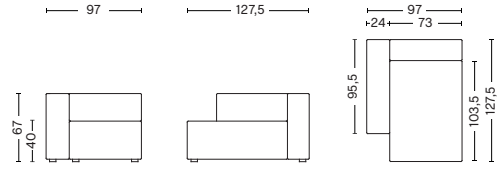

1962 | WIDE | LEFT END

DIMENSIONS

W114 x D95,5 x H67 cm
 Seat H40 cm
 Armrest W24 cm

1061 | NARROW | RIGHT END

DIMENSIONS

W97 x D95,5 x H67 cm
 Seat H40 cm
 Armrest W24 cm

1961 | WIDE | RIGHT END

DIMENSIONS

W114 x D95,5 x H67 cm
 Seat H40 cm
 Armrest W24 cm

1063 | NARROW | MIDDLE

DIMENSIONS

W74,5 x D95,5 x H67 cm
 Seat H40 cm

1963 | WIDE | MIDDLE

DIMENSIONS

W91,5 x D95,5 x H67 cm
 Seat H40 cm

OPTIONAL

MAGS CORNER MODULE

1862 | CORNER | LEFT END

DIMENSIONS

W93 x D93 x H67 cm
 Seat H40 cm
 Armrest W24 cm

1861 | CORNER | RIGHT END

DIMENSIONS

W93 x D93 x H67 cm
 Seat H40 cm
 Armrest W24 cm

MAGS NARROW CHAISE LONGUE MODULE SHORT

8162 | CHAISE LONGUE SHORT | NARROW | LEFT END*

DIMENSIONS

W97 x D127,5 x H67 cm
 Seat H40 cm
 Armrest W24 cm

*Please contact our sales department if connecting two chaise longue modules

Not available in leather