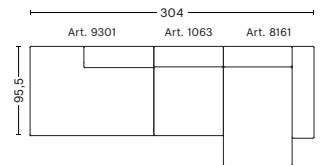

2,5 SEATER COMBINATION 3 | LEFT ARMREST

DIMENSIONS

W246,5 x D127,5 x H67 cm
Seat H40 cm

Not available in leather

3 SEATER COMBINATION 1

DIMENSIONS

W268,5 x D95,5 x H67 cm
Seat H40 cm

2,5 SEATER COMBINATION 3 | RIGHT ARMREST

DIMENSIONS

W246,5 x D127,5 x H67 cm
Seat H40 cm

Not available in leather

3 SEATER COMBINATION 3 | LEFT ARMREST

DIMENSIONS

W304 x D127,5 x H67 cm
Seat H40 cm

Not available in leather

3 SEATER COMBINATION 3 | RIGHT ARMREST

DIMENSIONS

W304 x D127,5 x H67 cm
Seat H40 cm

Not available in leather

FABRIC GROUPS

1 | Surface by HAY, Remix, Linara, Random Fade, Mode, Lint, Swarm, Atlas 2 | Steelcut, Steelcut Trio, Melange Nap, Lola, Olavi by HAY, Flamiber, Fairway, Linen Grid 3 | Divina, Divina Melange, Divina MD, Fiord, Ruskin, Roden, DOT 1682, Re-wool, Compound 4 | Hallingdal, Canvas, Lila, Raas, Bolgheri 5 | Sierra, Balder, Harald 6 | Sense, Vidar, Nevada, California, Coda