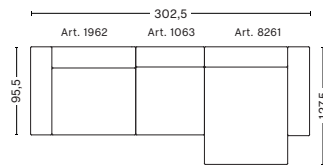

3 SEATER COMBINATION 9 | RIGHT ARMREST

DIMENSIONS

W268,5 x D127,5 x H67 cm
Seat H37 cm

Not available in leather

3 SEATER COMBINATION 10 | RIGHT ARMREST

DIMENSIONS

W302,5 x D127,5 x H67 cm
Seat H37 cm

Not available in leather