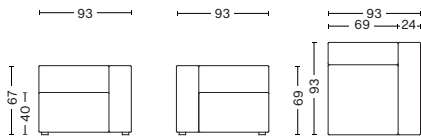

1962 | WIDE | LEFT END

DIMENSIONS

W114 x D95,5 x H67 cm
 Seat H40 cm
 Armrest W24 cm

1061 | NARROW | RIGHT END

DIMENSIONS

W97 x D95,5 x H67 cm
 Seat H40 cm
 Armrest W24 cm

1961 | WIDE | RIGHT END

DIMENSIONS

W114 x D95,5 x H67 cm
 Seat H40 cm
 Armrest W24 cm

1063 | NARROW | MIDDLE

DIMENSIONS

W74,5 x D95,5 x H67 cm
 Seat H40 cm

1963 | WIDE | MIDDLE

DIMENSIONS

W91,5 x D95,5 x H67 cm
 Seat H40 cm

OPTIONAL

MAGS CORNER MODULE

1862 | CORNER | LEFT END

DIMENSIONS

W93 x D93 x H67 cm
 Seat H40 cm
 Armrest W24 cm

1861 | CORNER | RIGHT END

DIMENSIONS

W93 x D93 x H67 cm
 Seat H40 cm
 Armrest W24 cm

MAGS NARROW CHAISE LONGUE MODULE SHORT

8162 | CHAISE LONGUE SHORT | NARROW | LEFT END*

DIMENSIONS

W97 x D127,5 x H67 cm
 Seat H40 cm
 Armrest W24 cm

*Please contact our sales department if connecting two chaise longue modules

Not available in leather