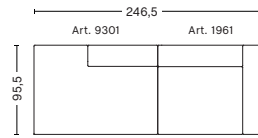

2 SEATER COMBINATION 1

DIMENSIONS

W194 x D95,5 x H67 cm
Seat H40 cm

2,5 SEATER COMBINATION 2 | LEFT ARMREST

DIMENSIONS

W246,5 x D95,5 x H67 cm
Seat H40 cm

Not available in leather

2,5 SEATER COMBINATION 1

DIMENSIONS

W228 x D95,5 x H67 cm
Seat H40 cm

2,5 SEATER COMBINATION 2 | RIGHT ARMREST

DIMENSIONS

W246,5 x D95,5 x H67 cm
Seat H40 cm

Not available in leather

FABRIC GROUPS

1 | Surface by HAY, Remix, Linara, Random Fade, Mode, Lint, Swarm, Atlas 2 | Steelcut, Steelcut Trio, Melange Nap, Lola, Olavi by HAY, Flamiber, Fairway, Linen Grid 3 | Divina, Divina Melange, Divina MD, Fiord, Ruskin, Roden, DOT 1682, Re-wool, Compound 4 | Hallingdal, Canvas, Lila, Raas, Bolgheri 5 | Sierra, Balder, Harald 6 | Sense, Vidar, Nevada, California, Coda