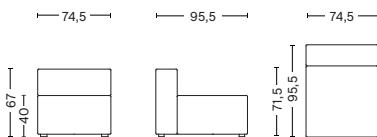

1962 | WIDE | LEFT END

DIMENSIONS

W114 x D95,5 x H67 cm
 Seat H40 cm
 Armrest W24 cm

1061 | NARROW | RIGHT END

DIMENSIONS

W97 x D95,5 x H67 cm
 Seat H40 cm
 Armrest W24 cm

1961 | WIDE | RIGHT END

DIMENSIONS

W114 x D95,5 x H67 cm
 Seat H40 cm
 Armrest W24 cm

1063 | NARROW | MIDDLE

DIMENSIONS

W74,5 x D95,5 x H67 cm
 Seat H40 cm

1963 | WIDE | MIDDLE

DIMENSIONS

W91,5 x D95,5 x H67 cm
 Seat H40 cm

OPTIONAL

MAGS CORNER MODULE

1862 | CORNER | LEFT END

DIMENSIONS

W93 x D93 x H67 cm
 Seat H40 cm
 Armrest W24 cm

1861 | CORNER | RIGHT END

DIMENSIONS

W93 x D93 x H67 cm
 Seat H40 cm
 Armrest W24 cm

MAGS NARROW CHAISE LONGUE MODULE SHORT

CORNER COMBINATION 1 | LEFT

DIMENSIONS

W264,5 x D264,5 x H67 cm
Seat H40 cm

CORNER COMBINATION 2 | LEFT

DIMENSIONS

W264,5 x D225,5 x H67 cm
Seat H40 cm

Not available in leather

CORNER COMBINATION 1 | RIGHT