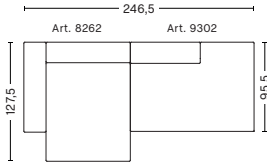

2 SEATER COMBINATION 1

DIMENSIONS

W194 x D95,5 x H67 cm
Seat H40 cm

2,5 SEATER COMBINATION 2 | LEFT ARMREST

DIMENSIONS

W246,5 x D95,5 x H67 cm
Seat H40 cm

Not available in leather

2,5 SEATER COMBINATION 1

DIMENSIONS

W228 x D95,5 x H67 cm
Seat H40 cm

2,5 SEATER COMBINATION 2 | RIGHT ARMREST

DIMENSIONS

W246,5 x D95,5 x H67 cm
Seat H40 cm

Not available in leather

FABRIC GROUPS

1 | Surface by HAY, Remix, Linara, Random Fade, Mode, Lint, Swarm, Atlas 2 | Steelcut, Steelcut Trio, Melange Nap, Lola, Olavi by HAY, Flamiber, Fairway, Linen Grid 3 | Divina, Divina Melange, Divina MD, Fiord, Ruskin, Roden, DOT 1682, Re-wool, Compound 4 | Hallingdal, Canvas, Lila, Raas, Bolgheri 5 | Sierra, Balder, Harald 6 | Sense, Vidar, Nevada, California, Coda

2,5 SEATER COMBINATION 3 | LEFT ARMREST

DIMENSIONS

W246,5 x D127,5 x H67 cm
Seat H40 cm

Not available in leather

3 SEATER COMBINATION 1

DIMENSIONS

W268,5 x D95,5 x H67 cm
Seat H40 cm

2,5 SEATER COMBINATION 3 | RIGHT ARMREST