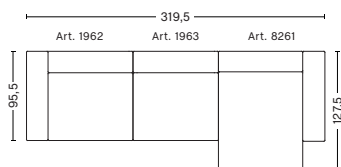

3 SEATER COMBINATION 11 | LEFT ARMREST

DIMENSIONS

W319,5 x D127,5 x H67 cm

Seat H37 cm

Not available in leather

3 SEATER COMBINATION 11 | RIGHT ARMREST

DIMENSIONS

W319,5 x D127,5 x H67 cm