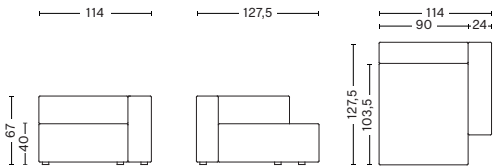

1962 | WIDE | LEFT END

DIMENSIONS

W114 x D95,5 x H67 cm
 Seat H40 cm
 Armrest W24 cm

1061 | NARROW | RIGHT END

DIMENSIONS

W97 x D95,5 x H67 cm
 Seat H40 cm
 Armrest W24 cm

1961 | WIDE | RIGHT END

DIMENSIONS

MAGS WIDE CHAISE LONGUE MODULE SHORT

8262 | CHAISE LONGUE SHORT | WIDE | LEFT END*

DIMENSIONS

W114 x D127,5 x H67 cm
Seat H40 cm
Armrest W24 cm

*Please contact our sales department if connecting two chaise longue modules

Not available in leather

MAGS LOUNGE MODULE

9302 | LOUNGE | LEFT END

DIMENSIONS

W132,5 x D95,5 x H67 cm
Seat H40 cm
Backrest W24 cm

Not available in leather

8261 | CHAISE LONGUE SHORT | WIDE | RIGHT END*

DIMENSIONS

W114 x D127,5 x H67 cm
Seat H40 cm
Armrest W24 cm

*Please contact our sales department if connecting two chaise longue modules

Not available in leather

9301 | LOUNGE | RIGHT END

DIMENSIONS

W132,5 x D95,5 x H67 cm
Seat H40 cm
Backrest W24 cm