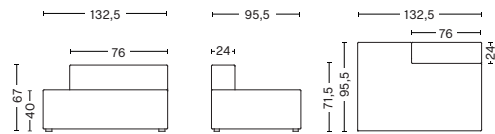

1962 | WIDE | LEFT END

DIMENSIONS

W114 x D95,5 x H67 cm
 Seat H40 cm
 Armrest W24 cm

1061 | NARROW | RIGHT END

DIMENSIONS

W97 x D95,5 x H67 cm
 Seat H40 cm
 Armrest W24 cm

1961 | WIDE | RIGHT END

DIMENSIONS

Not available in leather

MAGS LOUNGE MODULE

9302 | LOUNGE | LEFT END

DIMENSIONS

W132,5 x D95,5 x H67 cm
Seat H40 cm
Backrest W24 cm

Not available in leather

8261 | CHAISE LONGUE SHORT | WIDE | RIGHT END*

DIMENSIONS

W114 x D127,5 x H67 cm
Seat H40 cm
Armrest W24 cm

*Please contact our sales department if connecting two chaise longue modules

Not available in leather

9301 | LOUNGE | RIGHT END

DIMENSIONS

W132,5 x D95,5 x H67 cm
Seat H40 cm
Backrest W24 cm