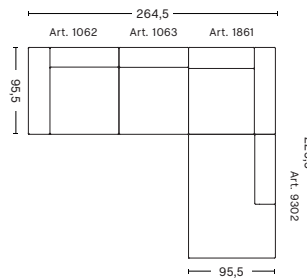

1962 | WIDE | LEFT END

DIMENSIONS

W114 x D95,5 x H67 cm
 Seat H40 cm
 Armrest W24 cm

1061 | NARROW | RIGHT END

DIMENSIONS

W97 x D95,5 x H67 cm
 Seat H40 cm
 Armrest W24 cm

1961 | WIDE | RIGHT END

DIMENSIONS

CORNER COMBINATION 1 | LEFT

DIMENSIONS

W264,5 x D264,5 x H67 cm
Seat H40 cm

CORNER COMBINATION 2 | LEFT

DIMENSIONS

W264,5 x D225,5 x H67 cm
Seat H40 cm

Not available in leather

CORNER COMBINATION 1 | RIGHT

DIMENSIONS

W264,5 x D264,5 x H67 cm
Seat H40 cm

CORNER COMBINATION 2 | RIGHT

DIMENSIONS

W264,5 x D225,5 x H67 cm
Seat H40 cm

Not available in leather

FABRIC GROUPS

1 | Surface by HAY, Remix, Linara, Random Fade, Mode, Lint, Swarm, Atlas 2 | Steelcut, Steelcut Trio, Melange Nap, Lola, Olavi by HAY, Flamiber, Fairway, Linen Grid 3 | Divina, Divina Melange, Divina MD, Fiord, Ruskin, Roden, DOT 1682, Re-wool, Compound 4 | Hallingdal, Canvas, Lila, Raas, Bolgheri 5 | Sierra, Balder, Harald 6 | Sense, Vidar, Nevada, California, Coda