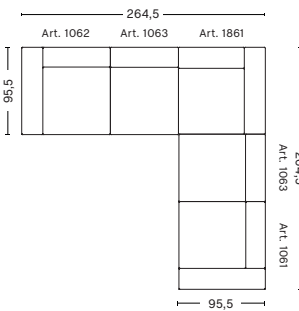

1962 | WIDE | LEFT END

DIMENSIONS

W114 x D95,5 x H67 cm
 Seat H40 cm
 Armrest W24 cm

1061 | NARROW | RIGHT END

DIMENSIONS

W97 x D95,5 x H67 cm
 Seat H40 cm
 Armrest W24 cm

1961 | WIDE | RIGHT END

DIMENSIONS

CORNER COMBINATION 1 | LEFT

DIMENSIONS

W264,5 x D264,5 x H67 cm
Seat H40 cm

CORNER COMBINATION 2 | LEFT

DIMENSIONS

W264,5 x D225,5 x H67 cm
Seat H40 cm

Not available in leather

CORNER COMBINATION 1 | RIGHT

DIMENSIONS

W264,5 x D264,5 x H67 cm
Seat H40 cm

CORNER COMBINATION 2 | RIGHT

DIMENSIONS

W264,5 x D225,5 x H67 cm
Seat H40 cm

Not available in leather

FABRIC GROUPS

1 | Surface by HAY, Remix, Linara, Random Fade, Mode, Lint, Swarm, Atlas 2 | Steelcut, Steelcut Trio, Melange Nap, Lola, Olavi by HAY, Flamiber, Fairway, Linen Grid 3 | Divina, Divina Melange, Divina MD, Fiord, Ruskin, Roden, DOT 1682, Re-wool, Compound 4 | Hallingdal, Canvas, Lila, Raas, Bolgheri 5 | Sierra, Balder, Harald 6 | Sense, Vidar, Nevada, California, Coda