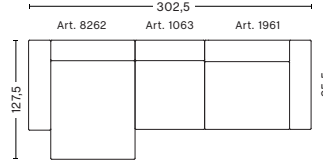

3 SEATER COMBINATION 9 | LEFT ARMREST

DIMENSIONS

W268,5 x D127,5 x H67 cm
Seat H37 cm

Not available in leather

3 SEATER COMBINATION 10 | LEFT ARMREST

DIMENSIONS

W302,5 x D127,5 x H67 cm
Seat H37 cm

Not available in leather