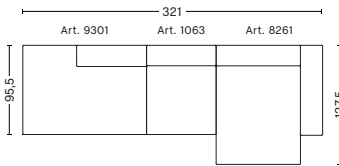

3 SEATER COMBINATION 4 | LEFT ARMREST

DIMENSIONS

W321 x D127,5 x H67 cm
Seat H40 cm

Not available in leather

3 SEATER COMBINATION 5 | LEFT ARMREST

DIMENSIONS

W338 x D127,5 x H67 cm
Seat H40 cm

3 SEATER COMBINATION 4 | RIGHT ARMREST