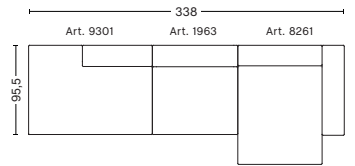

3 SEATER COMBINATION 5 | RIGHT ARMREST

DIMENSIONS

W338 x D127,5 x H67 cm
Seat H40 cm

Not available in leather

FABRIC GROUPS

1 | Surface by HAY, Remix, Linara, Random Fade, Mode, Lint, Swarm, Atlas 2 | Steelcut, Steelcut Trio, Melange Nap, Lola, Olavi by HAY, Flamiber, Fairway, Linen Grid 3 | Divina, Divina Melange, Divina MD, Fiord, Ruskin, Roden, DOT 1682, Re-wool, Compound 4 | Hallingdal, Canvas, Lila, Raas, Bolgheri 5 | Sierra, Balder, Harald 6 | Sense, Vidar, Nevada, California, Coda