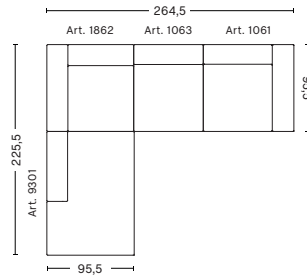

3 SEATER COMBINATION 11 | LEFT ARMREST

DIMENSIONS

W319,5 x D127,5 x H67 cm

Seat H37 cm

Not available in leather

3 SEATER COMBINATION 11 | RIGHT ARMREST

DIMENSIONS

W319,5 x D127,5 x H67 cm

Seat H37 cm

Not available in leather

FABRIC GROUPS

1 | Surface by HAY, Remix, Linara, Random Fade, Mode, Lint, Swarm, Atlas 2 | Steelcut, Steelcut Trio, Melange Nap, Lola, Olavi by HAY, Flamiber, Fairway, Linen Grid 3 | Divina, Divina Melange, Divina MD, Fiord, Ruskin, Roden, DOT 1682, Re-wool, Compound 4 | Hallingdal, Canvas, Lila, Raas, Bolgheri 5 | Sierra, Balder, Harald 6 | Sense, Vidar, Nevada, California, Coda

CORNER COMBINATION 1 | LEFT

DIMENSIONS

W264,5 x D264,5 x H67 cm
Seat H40 cm

CORNER COMBINATION 2 | LEFT

DIMENSIONS

W264,5 x D225,5 x H67 cm
Seat H40 cm

Not available in leather

CORNER COMBINATION 1 | RIGHT

DIMENSIONS

W264,5 x D264,5 x H67 cm
Seat H40 cm

CORNER COMBINATION 2 | RIGHT

DIMENSIONS

W264,5 x D225,5 x H67 cm
Seat H40 cm

Not available in leather

FABRIC GROUPS

1 | Surface by HAY, Remix, Linara, Random Fade, Mode, Lint, Swarm, Atlas 2 | Steelcut, Steelcut Trio, Melange Nap, Lola, Olavi by HAY, Flamiber, Fairway, Linen Grid 3 | Divina, Divina Melange, Divina MD, Fiord, Ruskin, Roden, DOT 1682, Re-wool, Compound 4 | Hallingdal, Canvas, Lila, Raas, Bolgheri 5 | Sierra, Balder, Harald 6 | Sense, Vidar, Nevada, California, Coda