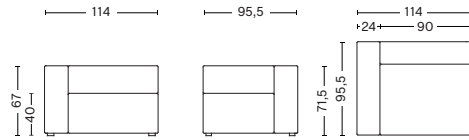

1962 | WIDE | LEFT END

DIMENSIONS

W114 x D95,5 x H67 cm
 Seat H40 cm
 Armrest W24 cm

1061 | NARROW | RIGHT END

DIMENSIONS

W97 x D95,5 x H67 cm
 Seat H40 cm
 Armrest W24 cm

1961 | WIDE | RIGHT END

DIMENSIONS

W114 x D95,5 x H67 cm
 Seat H40 cm
 Armrest W24 cm

1063 | NARROW | MIDDLE

DIMENSIONS

W74,5 x D95,5 x H67 cm
 Seat H40 cm

1963 | WIDE | MIDDLE

DIMENSIONS

W91,5 x D95,5 x H67 cm
 Seat H40 cm

OPTIONAL

MAGS CORNER MODULE

1862 | CORNER | LEFT END

DIMENSIONS

W93 x D93 x H67 cm
 Seat H40 cm
 Armrest W24 cm

1861 | CORNER | RIGHT END

DIMENSIONS

W93 x D93 x H67 cm
 Seat H40 cm
 Armrest W24 cm

MAGS NARROW CHAISE LONGUE MODULE SHORT

CORNER COMBINATION 1 | LEFT

DIMENSIONS

W264,5 x D264,5 x H67 cm
Seat H40 cm

CORNER COMBINATION 2 | LEFT

DIMENSIONS

W264,5 x D225,5 x H67 cm
Seat H40 cm

Not available in leather

CORNER COMBINATION 1 | RIGHT