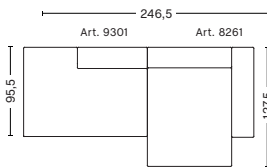

DIMENSIONS

W228 x D95,5 x H67 cm
Seat H40 cm

2,5 SEATER COMBINATION 2 | RIGHT ARMREST

DIMENSIONS

W246,5 x D95,5 x H67 cm
Seat H40 cm

Not available in leather

FABRIC GROUPS

1 | Surface by HAY, Remix, Linara, Random Fade, Mode, Lint, Swarm, Atlas 2 | Steelcut, Steelcut Trio, Melange Nap, Lola, Olavi by HAY, Flamiber, Fairway, Linen Grid 3 | Divina, Divina Melange, Divina MD, Fiord, Ruskin, Roden, DOT 1682, Re-wool, Compound 4 | Hallingdal, Canvas, Lila, Raas, Bolgheri 5 | Sierra, Balder, Harald 6 | Sense, Vidar, Nevada, California, Coda

2,5 SEATER COMBINATION 3 | LEFT ARMREST

DIMENSIONS

W246,5 x D127,5 x H67 cm
Seat H40 cm

Not available in leather

3 SEATER COMBINATION 1

DIMENSIONS

W268,5 x D95,5 x H67 cm
Seat H40 cm

2,5 SEATER COMBINATION 3 | RIGHT ARMREST

DIMENSIONS

W246,5 x D127,5 x H67 cm
Seat H40 cm

Not available in leather

3 SEATER COMBINATION 3 | LEFT ARMREST

DIMENSIONS

W304 x D127,5 x H67 cm
Seat H40 cm

Not available in leather

3 SEATER COMBINATION 3 | RIGHT ARMREST