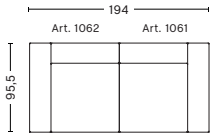

2 SEATER COMBINATION 1

DIMENSIONS

W194 x D95,5 x H67 cm
Seat H40 cm