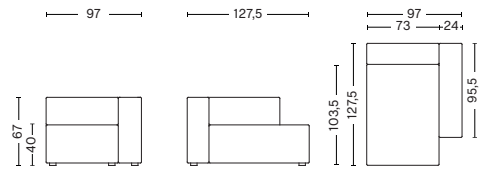

W114 x D95,5 x H67 cm
 Seat H40 cm
 Armrest W24 cm

1063 | NARROW | MIDDLE

DIMENSIONS

W74,5 x D95,5 x H67 cm
 Seat H40 cm

1963 | WIDE | MIDDLE

DIMENSIONS

W91,5 x D95,5 x H67 cm
 Seat H40 cm

OPTIONAL

MAGS CORNER MODULE

1862 | CORNER | LEFT END

DIMENSIONS

W93 x D93 x H67 cm
 Seat H40 cm
 Armrest W24 cm

1861 | CORNER | RIGHT END

DIMENSIONS

W93 x D93 x H67 cm
 Seat H40 cm
 Armrest W24 cm

MAGS NARROW CHAISE LONGUE MODULE SHORT

8162 | CHAISE LONGUE SHORT | NARROW | LEFT END*

DIMENSIONS

W97 x D127,5 x H67 cm
 Seat H40 cm
 Armrest W24 cm

*Please contact our sales department if connecting two chaise longue modules

Not available in leather

8161 | CHAISE LONGUE SHORT | NARROW | RIGHT END*

DIMENSIONS

W97 x D127,5 x H67 cm
 Seat H40 cm
 Armrest W24 cm

*Please contact our sales department if connecting two chaise longue modules

Not available in leather