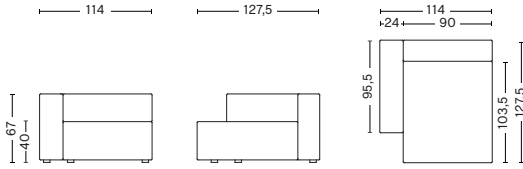

1962 | WIDE | LEFT END

DIMENSIONS

W114 x D95,5 x H67 cm
 Seat H40 cm
 Armrest W24 cm

1061 | NARROW | RIGHT END

DIMENSIONS

W97 x D95,5 x H67 cm
 Seat H40 cm
 Armrest W24 cm

1961 | WIDE | RIGHT END

DIMENSIONS

W114 x D95,5 x H67 cm
 Seat H40 cm
 Armrest W24 cm

1063 | NARROW | MIDDLE

DIMENSIONS

W74,5 x D95,5 x H67 cm
 Seat H40 cm

1963 | WIDE | MIDDLE

DIMENSIONS

W91,5 x D95,5 x H67 cm
 Seat H40 cm

OPTIONAL

8161 | CHAISE LONGUE SHORT | NARROW | RIGHT END*

DIMENSIONS

W97 x D127,5 x H67 cm
 Seat H40 cm
 Armrest W24 cm

*Please contact our sales department if connecting two chaise longue modules

Not available in leather

MAGS WIDE CHAISE LONGUE MODULE SHORT

8262 | CHAISE LONGUE SHORT | WIDE | LEFT END*

DIMENSIONS

W114 x D127,5 x H67 cm
Seat H40 cm
Armrest W24 cm

*Please contact our sales department if connecting two chaise longue modules