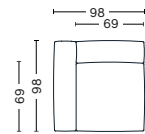

CORNER MODULE
ART. S1862 LEFT CORNER

WIDTH 98 CM | 38.58"
DEPTH 98 CM | 38.58"
HEIGHT 67 CM | 26.38"
SEAT HEIGHT 37 CM | 14.57"
SEAT DEPTH 69 CM | 27.16"
ARMREST WIDTH 29 CM | 11.42"