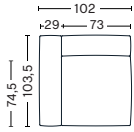

COUNTRY OF ORIGIN

Poland

FABRIC & LEATHER UPHOLSTERY

Please see our Fabric Overview for approved standard fabrics.

[LINK TO OVERVIEW](#)

DIMENSIONS

NARROW MODULE
ART. S1061 RIGHT ARMREST

WIDTH 102 CM | 40.16"
DEPTH 103,5 CM | 40.75"
HEIGHT 67 CM | 26.38"
SEAT HEIGHT 37 CM | 14.57"
SEAT DEPTH 74,5 CM | 29.33"
ARMREST WIDTH 29 CM | 11.42"

NARROW MODULE
ART. S1062 LEFT ARMREST

WIDTH 102 CM | 40.16"
DEPTH 103,5 CM | 40.75"
HEIGHT 67 CM | 26.38"
SEAT HEIGHT 37 CM | 14.57"
SEAT DEPTH 74,5 CM | 29.33"
ARMREST WIDTH 29 CM | 11.42"

NARROW MODULE
ART. S1063 MIDDLE

WIDTH 74,5 CM | 29.33"
DEPTH 103,5 CM | 40.75"
HEIGHT 67 CM | 26.38"
SEAT HEIGHT 37 CM | 14.57"
SEAT DEPTH 74,5 CM | 29.33"

NARROW CHAISE LONGUE MODULE
ART. S8161 RIGHT ARMREST

WIDTH 102 CM | 40.16"
DEPTH 135,5 CM | 53.35"
HEIGHT 67 CM | 26.38"
SEAT HEIGHT 37 CM | 14.57"
SEAT DEPTH 106,5 CM | 41.93"
ARMREST WIDTH 29 CM | 11.42"

CORNER MODULE
ART. S1861 RIGHT CORNER

WIDTH 98 CM | 38.58"
DEPTH 98 CM | 38.58"
HEIGHT 67 CM | 26.38"
SEAT HEIGHT 37 CM | 14.57"
SEAT DEPTH 69 CM | 27.16"
ARMREST WIDTH 29 CM | 11.42"

CORNER MODULE
ART. S1862 LEFT CORNER