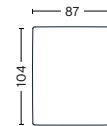

OTTOMAN S
ART. S02

WIDTH 87 CM | 34.25"
DEPTH 104 CM | 40.94"
HEIGHT 37 CM | 14.57"