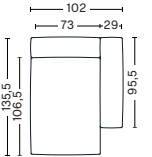

COUNTRY OF ORIGIN

Poland

FABRIC & LEATHER UPHOLSTERY

Please see our Fabric Overview for approved standard fabrics.

[LINK TO OVERVIEW](#)

DIMENSIONS

NARROW MODULE
ART. S1061 RIGHT ARMREST

WIDTH 102 CM | 40.16"
DEPTH 103,5 CM | 40.75"
HEIGHT 67 CM | 26.38"
SEAT HEIGHT 37 CM | 14.57"
SEAT DEPTH 74,5 CM | 29.33"
ARMREST WIDTH 29 CM | 11.42"

NARROW MODULE
ART. S1062 LEFT ARMREST

WIDTH 102 CM | 40.16"
DEPTH 103,5 CM | 40.75"
HEIGHT 67 CM | 26.38"
SEAT HEIGHT 37 CM | 14.57"
SEAT DEPTH 74,5 CM | 29.33"
ARMREST WIDTH 29 CM | 11.42"

NARROW MODULE
ART. S1063 MIDDLE

WIDTH 74,5 CM | 29.33"
DEPTH 103,5 CM | 40.75"
HEIGHT 67 CM | 26.38"
SEAT HEIGHT 37 CM | 14.57"
SEAT DEPTH 74,5 CM | 29.33"

NARROW CHAISE LONGUE MODULE
ART. S8161 RIGHT ARMREST

WIDTH 102 CM | 40.16"
DEPTH 135,5 CM | 53.35"
HEIGHT 67 CM | 26.38"
SEAT HEIGHT 37 CM | 14.57"
SEAT DEPTH 106,5 CM | 41.93"
ARMREST WIDTH 29 CM | 11.42"

CORNER MODULE
ART. S1861 RIGHT CORNER

WIDTH 98 CM | 38.58"
DEPTH 98 CM | 38.58"
HEIGHT 67 CM | 26.38"
SEAT HEIGHT 37 CM | 14.57"
SEAT DEPTH 69 CM | 27.16"
ARMREST WIDTH 29 CM | 11.42"

CORNER MODULE
ART. S1862 LEFT CORNER