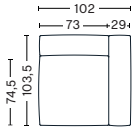

COUNTRY OF ORIGIN

Poland

FABRIC & LEATHER UPHOLSTERY

Please see our Fabric Overview for approved standard fabrics.

[LINK TO OVERVIEW](#)

DIMENSIONS

NARROW MODULE
ART. S1061 RIGHT ARMREST

WIDTH 102 CM | 40.16"
DEPTH 103,5 CM | 40.75"
HEIGHT 67 CM | 26.38"
SEAT HEIGHT 37 CM | 14.57"
SEAT DEPTH 74,5 CM | 29.33"
ARMREST WIDTH 29 CM | 11.42"

NARROW MODULE
ART. S1062 LEFT ARMREST

WIDTH 102 CM | 40.16"
DEPTH 103,5 CM | 40.75"
HEIGHT 67 CM | 26.38"
SEAT HEIGHT 37 CM | 14.57"
SEAT DEPTH 74,5 CM | 29.33"
ARMREST WIDTH 29 CM | 11.42"

NARROW MODULE
ART. S1063 MIDDLE

WIDTH 74,5 CM | 29.33"
DEPTH 103,5 CM | 40.75"
HEIGHT 67 CM | 26.38"
SEAT HEIGHT 37 CM | 14.57"
SEAT DEPTH 74,5 CM | 29.33"

NARROW CHAISE LONGUE MODULE
ART. S8161 RIGHT ARMREST

WIDTH 102 CM | 40.16"
DEPTH 135,5 CM | 53.35"
HEIGHT 67 CM | 26.38"
SEAT HEIGHT 37 CM | 14.57"
SEAT DEPTH 106,5 CM | 41.93"
ARMREST WIDTH 29 CM | 11.42"

CORNER MODULE
ART. S1861 RIGHT CORNER

WIDTH 98 CM | 38.58"
DEPTH 98 CM | 38.58"
HEIGHT 67 CM | 26.38"
SEAT HEIGHT 37 CM | 14.57"
SEAT DEPTH 69 CM | 27.16"
ARMREST WIDTH 29 CM | 11.42"

CORNER MODULE
ART. S1862 LEFT CORNER