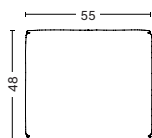

CORNER MODULE
ART. S1861 RIGHT CORNER

WIDTH 98 CM | 38.58"
DEPTH 98 CM | 38.58"
HEIGHT 67 CM | 26.38"
SEAT HEIGHT 37 CM | 14.57"
SEAT DEPTH 69 CM | 27.16"
ARMREST WIDTH 29 CM | 11.42"

CORNER MODULE
ART. S1862 LEFT CORNER

WIDTH 98 CM | 38.58"
DEPTH 98 CM | 38.58"
HEIGHT 67 CM | 26.38"
SEAT HEIGHT 37 CM | 14.57"
SEAT DEPTH 69 CM | 27.16"
ARMREST WIDTH 29 CM | 11.42"

LOUNGE MODULE
ART. S9301 RIGHT BACKREST

WIDTH 137,5 CM | 54.13"
DEPTH 103,5 CM | 40.75"
HEIGHT 67 CM | 26.38"
SEAT HEIGHT 37 CM | 14.57"
SEAT DEPTH 74,5 CM | 29.33"
BACKREST WIDTH 29 CM | 11.42"

LOUNGE MODULE
ART. S9302 LEFT BACKREST

WIDTH 137,5 CM | 54.13"
DEPTH 103,5 CM | 40.75"
HEIGHT 67 CM | 26.38"
SEAT HEIGHT 37 CM | 14.57"
SEAT DEPTH 74,5 CM | 29.33"
BACKREST WIDTH 29 CM | 11.42"

OTTOMAN XS
ART. S01

WIDTH 87 CM | 34.25"
DEPTH 87 CM | 34.25"
HEIGHT 37 CM | 14.57"

OTTOMAN S
ART. S02

WIDTH 87 CM | 34.25"
DEPTH 104 CM | 40.94"
HEIGHT 37 CM | 14.57"

CUSHION
ART. 09

WIDTH 55 CM | 21.65"
DEPTH 9 CM | 3.54"
HEIGHT 48 CM | 18.90"