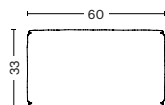

LOUNGE MODULE
ART. S9302 LEFT BACKREST

WIDTH 137,5 CM | 54.13"
DEPTH 103,5 CM | 40.75"
HEIGHT 67 CM | 26.38"
SEAT HEIGHT 37 CM | 14.57"
SEAT DEPTH 74,5 CM | 29.33"
BACKREST WIDTH 29 CM | 11.42"

OTTOMAN XS
ART. S01

WIDTH 87 CM | 34.25"
DEPTH 87 CM | 34.25"
HEIGHT 37 CM | 14.57"

OTTOMAN S
ART. S02

WIDTH 87 CM | 34.25"
DEPTH 104 CM | 40.94"
HEIGHT 37 CM | 14.57"

CUSHION
ART. 09

WIDTH 55 CM | 21.65"
DEPTH 9 CM | 3.54"
HEIGHT 48 CM | 18.90"