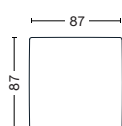

CORNER MODULE
ART. S1861 RIGHT CORNER

WIDTH 98 CM | 38.58"
DEPTH 98 CM | 38.58"
HEIGHT 67 CM | 26.38"
SEAT HEIGHT 37 CM | 14.57"
SEAT DEPTH 69 CM | 27.16"
ARMREST WIDTH 29 CM | 11.42"

CORNER MODULE
ART. S1862 LEFT CORNER

WIDTH 98 CM | 38.58"
DEPTH 98 CM | 38.58"
HEIGHT 67 CM | 26.38"
SEAT HEIGHT 37 CM | 14.57"
SEAT DEPTH 69 CM | 27.16"
ARMREST WIDTH 29 CM | 11.42"

LOUNGE MODULE
ART. S9301 RIGHT BACKREST

WIDTH 137,5 CM | 54.13"
DEPTH 103,5 CM | 40.75"
HEIGHT 67 CM | 26.38"
SEAT HEIGHT 37 CM | 14.57"
SEAT DEPTH 74,5 CM | 29.33"
BACKREST WIDTH 29 CM | 11.42"

LOUNGE MODULE
ART. S9302 LEFT BACKREST

WIDTH 137,5 CM | 54.13"
DEPTH 103,5 CM | 40.75"
HEIGHT 67 CM | 26.38"
SEAT HEIGHT 37 CM | 14.57"
SEAT DEPTH 74,5 CM | 29.33"
BACKREST WIDTH 29 CM | 11.42"

OTTOMAN XS
ART. S01