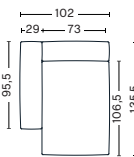

COUNTRY OF ORIGIN

Poland

FABRIC & LEATHER UPHOLSTERY

Please see our Fabric Overview for approved standard fabrics.

[LINK TO OVERVIEW](#)

DIMENSIONS

NARROW MODULE
ART. S1061 RIGHT ARMREST

WIDTH 102 CM | 40.16"
DEPTH 103,5 CM | 40.75"
HEIGHT 67 CM | 26.38"
SEAT HEIGHT 37 CM | 14.57"
SEAT DEPTH 74,5 CM | 29.33"
ARMREST WIDTH 29 CM | 11.42"

NARROW MODULE
ART. S1062 LEFT ARMREST

WIDTH 102 CM | 40.16"
DEPTH 103,5 CM | 40.75"
HEIGHT 67 CM | 26.38"
SEAT HEIGHT 37 CM | 14.57"
SEAT DEPTH 74,5 CM | 29.33"
ARMREST WIDTH 29 CM | 11.42"

NARROW MODULE
ART. S1063 MIDDLE

WIDTH 74,5 CM | 29.33"
DEPTH 103,5 CM | 40.75"
HEIGHT 67 CM | 26.38"
SEAT HEIGHT 37 CM | 14.57"
SEAT DEPTH 74,5 CM | 29.33"

NARROW CHAISE LONGUE MODULE
ART. S8161 RIGHT ARMREST

WIDTH 102 CM | 40.16"
DEPTH 135,5 CM | 53.35"
HEIGHT 67 CM | 26.38"
SEAT HEIGHT 37 CM | 14.57"
SEAT DEPTH 106,5 CM | 41.93"
ARMREST WIDTH 29 CM | 11.42"

CORNER MODULE
ART. S1861 RIGHT CORNER

WIDTH 98 CM | 38.58"
DEPTH 98 CM | 38.58"
HEIGHT 67 CM | 26.38"
SEAT HEIGHT 37 CM | 14.57"
SEAT DEPTH 69 CM | 27.16"
ARMREST WIDTH 29 CM | 11.42"

CORNER MODULE
ART. S1862 LEFT CORNER