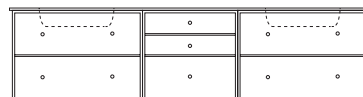

Mirror LOOK
Sink BR1202

Mirror *18x*12
Sink BR1802

Storage KV1222
Mirror *12x*18
Sink BR1802

Mirror FIGURE
Sink BR2405
Storage PERFUME

Mirror*24x*18
Sink BR2404

Storage KV1220
Mirror *18x*18
Sink BR2402

Mirror *24x*12
Sink BR2405

Mirror *32x*18
Sink BR3201

Sink units

Measures incl. sink

Sink is integrated into the tabletop.

Doors are available with push or with G1 and G7 handles.

BR0801

W 48.4 cm
D 39.2 cm
H 25.2 cm

BR1201