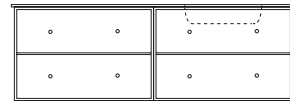

Sink units

Measures incl. sink

Sink is integrated into the tabletop.

Doors are available with push or with G1 and G7 handles.

W 48.4 cm
D 39.2 cm
H 25.2 cm

W 71.2 cm
D 48 cm
H 25.2 cm

W 105.4 cm
D 48 cm
H 25.2 cm

W 48.4 cm
D 39.2 cm
H 48 cm

W 71.2 cm
D 48 cm
H 48 cm

W 105.4 cm
D 48 cm
H 48 cm

BR2402

W 140.8 cm D 48 cm H 48 cm

W 142 cm
D 48 cm
H 48 cm

W 187.6 cm D 48 cm H 48 cm