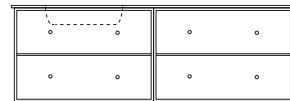

Mirror *32x*18
Sink BR3201

Sink units

Measures incl. sink

Sink is integrated into the tabletop.

Doors are available with push or with G1 and G7 handles.

BR0801

W 48.4 cm
D 39.2 cm
H 25.2 cm

BR1201

W 71.2 cm
D 48 cm
H 25.2 cm

BR1801

W 105.4 cm
D 48 cm
H 25.2 cm

BR0802

W 48.4 cm
D 39.2 cm
H 48 cm

BR1202

W 71.2 cm
D 48 cm
H 48 cm

BR1802

W 105.4 cm
D 48 cm
H 48 cm

BR2402

BR2404

W 140.8 cm D 48 cm H 48 cm

BR2405

W 142 cm
D 48 cm
H 48 cm

BR3201

W 187.6 cm D 48 cm H 48 cm