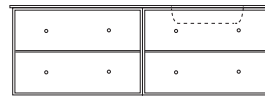

Mirror LOOK
Sink BR1202

Mirror *18x*12
Sink BR1802

Storage KV1222
Mirror *12x*18
Sink BR1802

Mirror FIGURE
Sink BR2405
Storage PERFUME

Mirror*24x*18
Sink BR2404

Storage KV1220
Mirror *18x*18
Sink BR2402

Mirror *24x*12
Sink BR2405

Mirror *32x*18
Sink BR3201

Sink units

Measures incl. sink

Sink is integrated into the tabletop.

Doors are available with push or with G1 and G7 handles.

BR0801

W 48.4 cm
D 39.2 cm
H 25.2 cm

BR1201