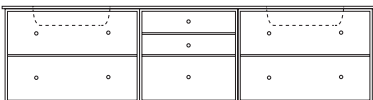

Mirror *32x*18
Sink BR3201

Sink units

Measures incl. sink

Sink is integrated into the tabletop.

Doors are available with push or with G1 and G7 handles.

BR0801

W 48.4 cm
D 39.2 cm
H 25.2 cm

BR1201

W 71.2 cm
D 48 cm
H 25.2 cm

BR1801

W 105.4 cm
D 48 cm
H 25.2 cm

BR0802

W 48.4 cm
D 39.2 cm
H 48 cm

BR1202

W 71.2 cm
D 48 cm
H 48 cm

BR1802

W 105.4 cm
D 48 cm
H 48 cm

BR2402

BR2404

W 140.8 cm D 48 cm H 48 cm

BR2405

W 142 cm
D 48 cm
H 48 cm

BR3201

W 187.6 cm D 48 cm H 48 cm