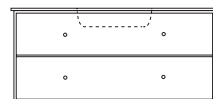

Examples of compositions

Montana Bathroom is a complete and flexible bathroom series that lets you combine sink modules, storage and mirrors in your own way. Combine sink modules with mirrors and storage and turn your bathroom into a uniquely personal space.

Mirror *8x*12
Sink BR0801

Mirror LOOK
Sink BR0801

Mirror *12x*12
Sink BR1201
Storage PERFUME

Storage PV1217
Mirror *12x*12
Sink BR1801