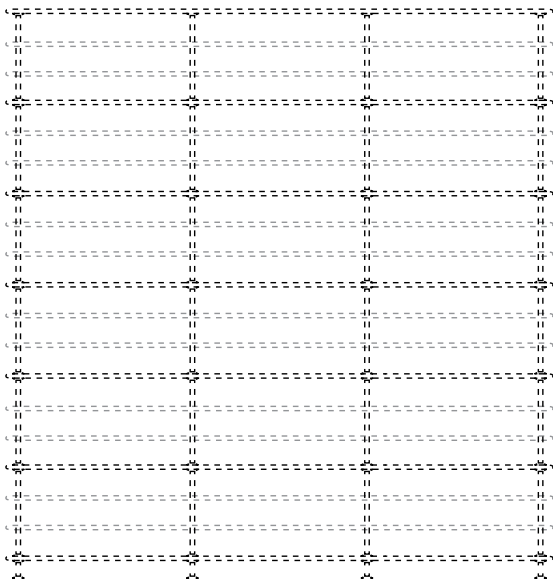

Montana Free design your own

Design your Own

Design your own Montana Free setup by placing components within the grid you see on this page. You can build a maximum height of 212.2 cm (6 levels) and a maximum width of 203.4 cm (3 sections).

Maximum dimensions for setup 666000

W: 203.4 cm

H: 212.2 cm