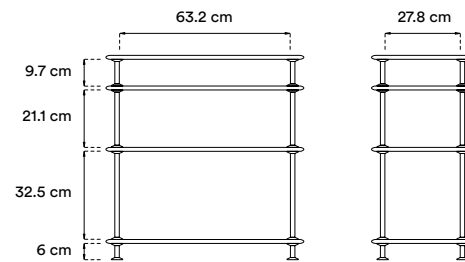

660000

W 138,4 x H 212,2 cm

Delivered with 2 EQFREE safety bracket.
The setup should be placed against the wall.
The safety bracket must be used!

666000

W 203,4 x H 212,2 cm

Delivered with 2 EQFREE safety bracket.
The setup should be placed against the wall.
The safety bracket must be used!

Montana Free design your own

Design your Own

Design your own Montana Free setup by placing components within the grid you see on this page. You can build a maximum height of 212.2 cm (6 levels) and a maximum width of 203.4 cm (3 sections).

Maximum dimensions for setup 666000

W: 203.4 cm

H: 212.2 cm

Montana Free load capacity overview

Load capacity shelves
Shelf width 73.4 cm, maximum load 15 kg.
Shelf width 138.4 cm, maximum load 30 kg.
Shelf width 203.4 cm, maximum load 45 kg.

Load capacity width of configurations
Setups with a width of 73.4 cm, maximum load 40 kg.
Setups with a width of 138.4 cm, maximum load 80 kg.
Setups with a width of 203.4 cm, maximum load 120 kg.
The load must be evenly distributed across the entire setup.