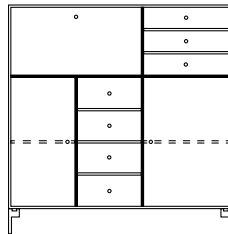

Montana Mega

12 mm MDF / Design: Peter J. Lassen

Wide Shelves and Sideboards

Montana Mega is a module that is wider than the standard modules in the Montana System. The series consists of 9 fixed designs with a width of 115.2 cm (*20) and heights of 103.8 cm (*18), 69.6 cm (*12), and 46.8 cm (*8), and only a depth of 38 cm. The modules are available exclusively with a plinth height of 3 or 7 cm or with legs, which accentuate their bold and clean design.

Mega in width 115,2 cm (*20)

Depth 38 cm

(*20 x *18)

201801

115.2 x 103.8 cm

(*20 x *18)

201802

115.2 x 103.8 cm

(*20 x *18)

201803

115.2 x 103.8 cm

(*20 x *12)

201201

115.2 x 69.6 cm

(*20 x *12)

201202

115.2 x 69.6 cm

(*20 x *12)

201203

115.2 x 69.6 cm

(*20 x *8)

200801

115.2 x 46.8 cm

(*20 x *8)