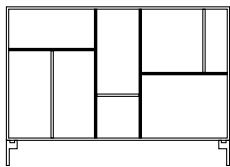

Montana Mega

12 mm MDF / Design: Peter J. Lassen

Wide Shelves and Sideboards

Montana Mega is a module that is wider than the standard modules in the Montana System. The series consists of 9 fixed designs with a width of 115.2 cm (*20) and heights of 103.8 cm (*18), 69.6 cm (*12), and 46.8 cm (*8), and only a depth of 38 cm. The modules are available exclusively with a plinth height of 3 or 7 cm or with legs, which accentuate their bold and clean design.

Mega in width 115,2 cm (*20)

Depth 38 cm

(*20 x *18)

201801

115.2 x 103.8 cm

(*20 x *18)

201802

115.2 x 103.8 cm

(*20 x *18)

201803

115.2 x 103.8 cm

(*20 x *12)

201201

115.2 x 69.6 cm

(*20 x *12)

201202

115.2 x 69.6 cm

(*20 x *12)

201203

115.2 x 69.6 cm

(*20 x *8)

200801

115.2 x 46.8 cm

(*20 x *8)