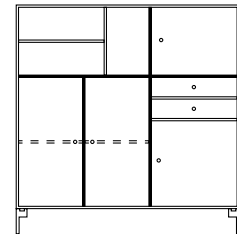

Montana Mega

12 mm MDF / Design: Peter J. Lassen

Wide Shelves and Sideboards

Montana Mega is a module that is wider than the standard modules in the Montana System. The series consists of 9 fixed designs with a width of 115.2 cm (*20) and heights of 103.8 cm (*18), 69.6 cm (*12), and 46.8 cm (*8), and only a depth of 38 cm. The modules are available exclusively with a plinth height of 3 or 7 cm or with legs, which accentuate their bold and clean design.

Mega in width 115,2 cm (*20)

Depth 38 cm

(*20 x *18)

201801

115.2 x 103.8 cm

(*20 x *18)

201802

115.2 x 103.8 cm

(*20 x *18)

201803

115.2 x 103.8 cm

(*20 x *12)

201201

115.2 x 69.6 cm

(*20 x *12)

201202

115.2 x 69.6 cm

(*20 x *12)

201203

115.2 x 69.6 cm

(*20 x *8)

200801

115.2 x 46.8 cm

(*20 x *8)