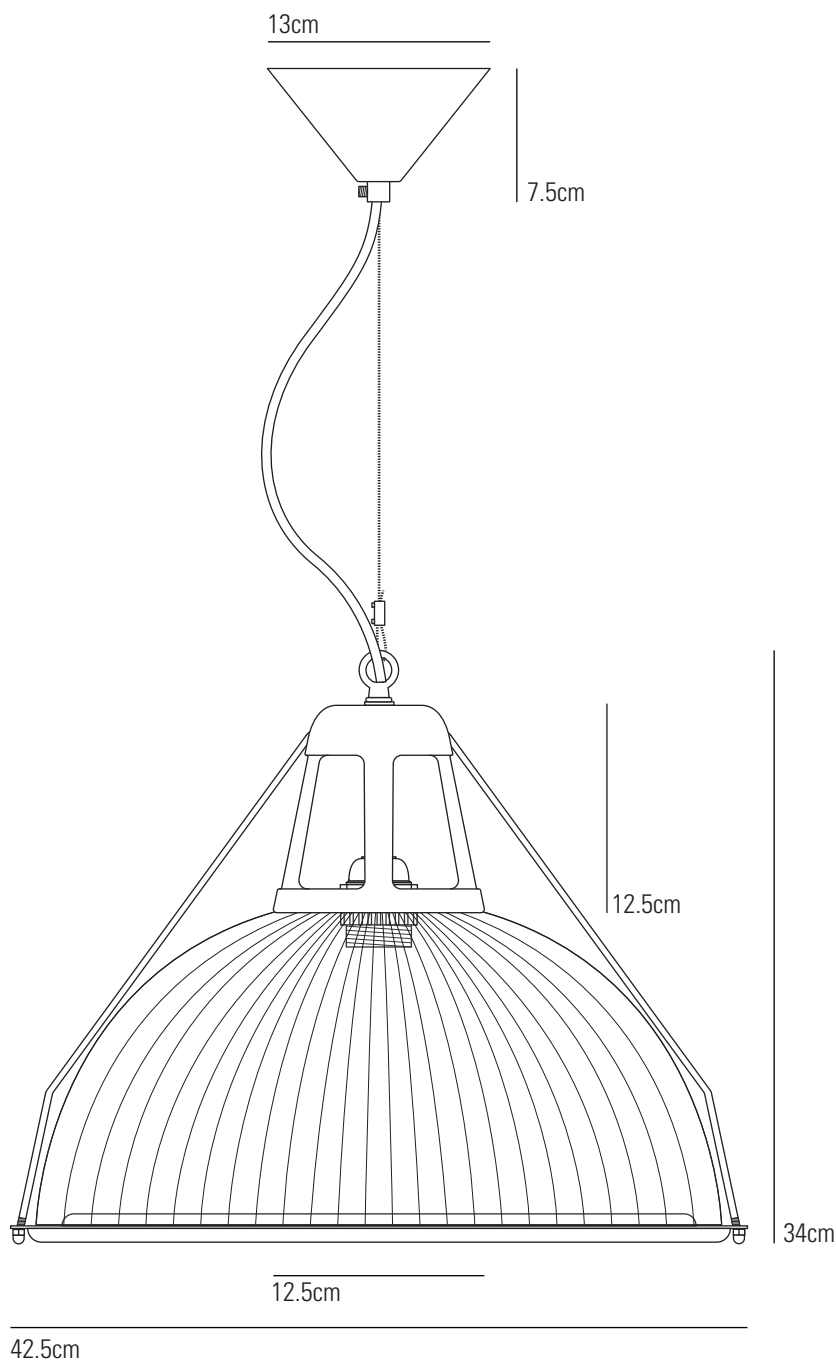

PHANE LARGE Pendant Light

Specifications

PRODUCT CODE:	FP468N
BULB CAP:	E27
MAX WATTAGE:	18W LED
VOLTAGE:	230V (AC)
BULB TYPE:	GLS
IP RATING:	IP20

MATERIAL(S):	GLASS, STEEL, ALUMINIUM
AVAILABLE FINISH:	PRISMATIC GLASS, CHROME PLATED, PAINTED ALUMINIUM
CABLE LENGTH:	180CM
WIRE LENGTH:	150CM
CABLE COLOUR:	BLACK & WHITE COTTON BRAID