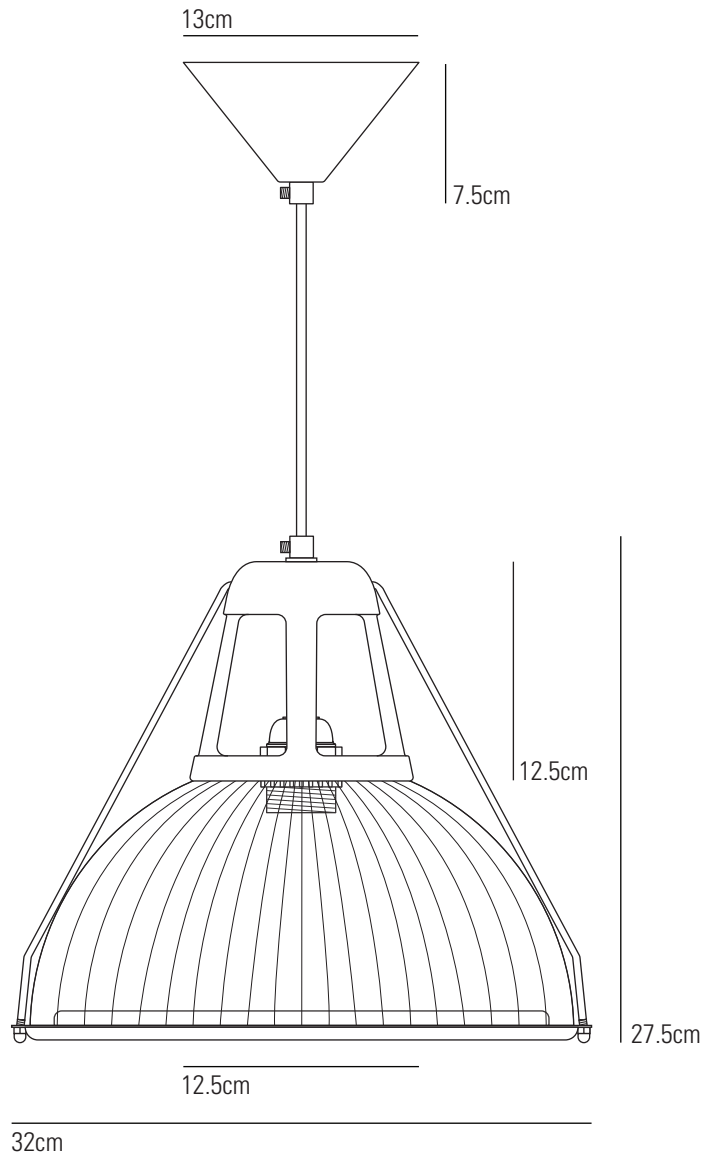

PHANE Pendant Light

Specifications

PRODUCT CODE:	FP249N
BULB CAP:	E27
MAX WATTAGE:	18W LED
VOLTAGE:	230V (AC)
BULB TYPE:	GLS
IP RATING:	IP20

MATERIAL(S):	GLASS, STEEL, ALUMINIUM
AVAILABLE FINISH:	PRISMATIC GLASS, CHROME PLATED, PAINTED ALUMINIUM
CABLE LENGTH:	150CM
CABLE COLOUR:	BLACK & WHITE COTTON BRAID