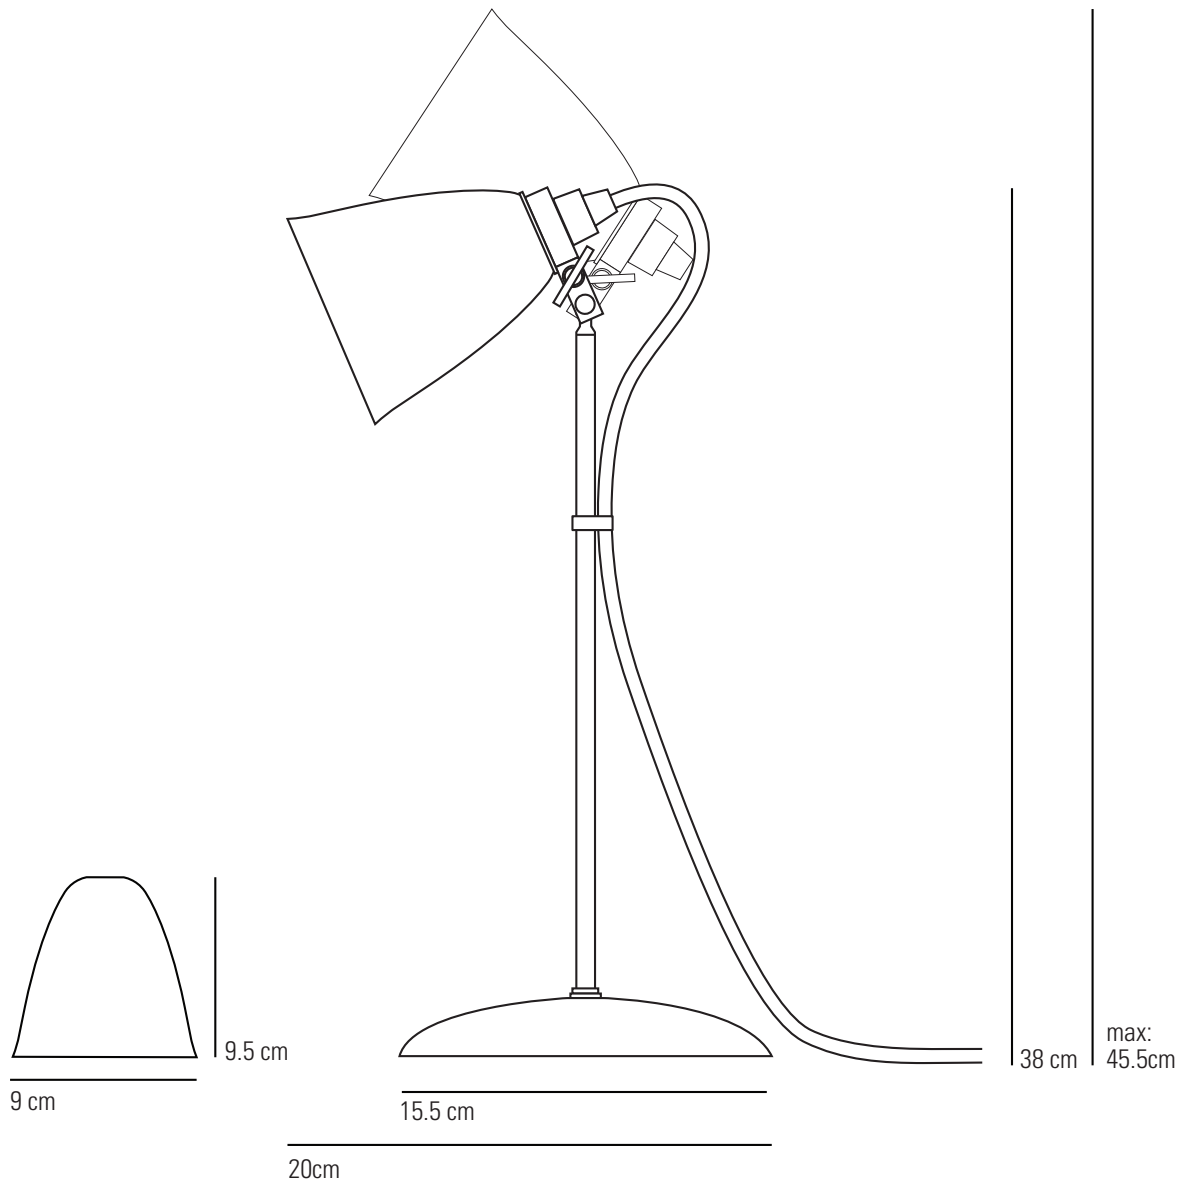

CIRCLE LINE SMALL Table Light

Specifications

PRODUCT CODE:	FT018CL
BULB CAP:	E14
MAX WATTAGE:	9W
VOLTAGE:	230V (AC)
BULB TYPE:	R50
IP RATING:	IP20

MATERIAL:	BONE CHINA, BRASS
AVAILABLE FINISH:	BLACK & WHITE PAINTED SHADE, BLACK BASE SATIN CHROME STEM
CABLE COLOUR:	BLACK & WHITE COTTON BRAID