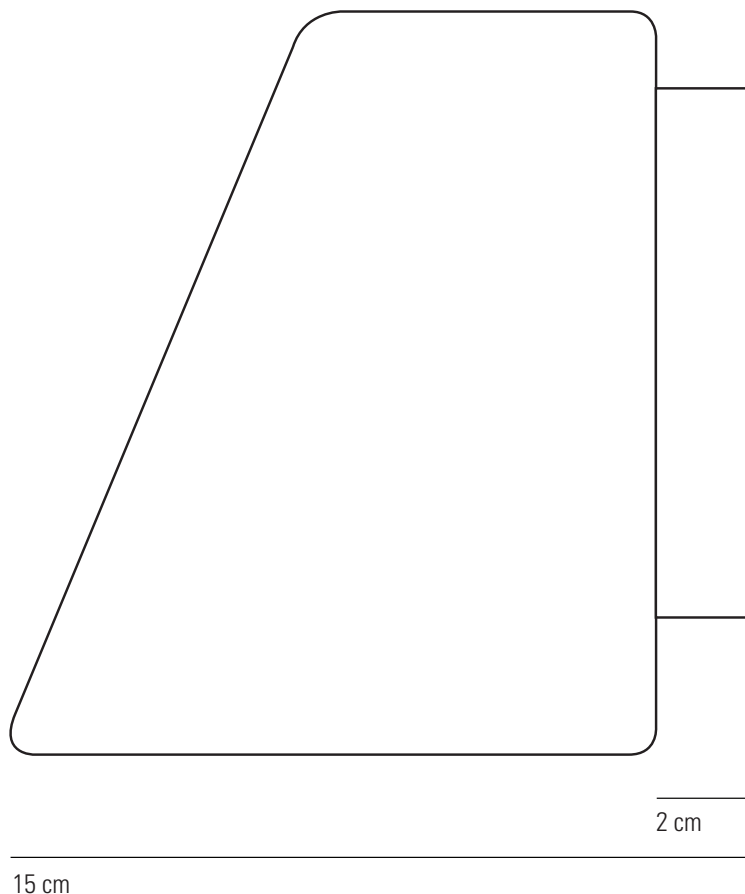

COACH LAMP Wall Light

Side View

Rear View

Specifications

PRODUCT CODE:	FW494
BULB CAP:	E27
MAX WATTAGE:	40W
VOLTAGE:	230V (AC)
BULB TYPE:	GLS
IP RATING:	IP20

MATERIAL:	BONE CHINA
AVAILABLE FINISH:	NATURAL BONE CHINA SHADE, SATIN CHROME BACK BOX