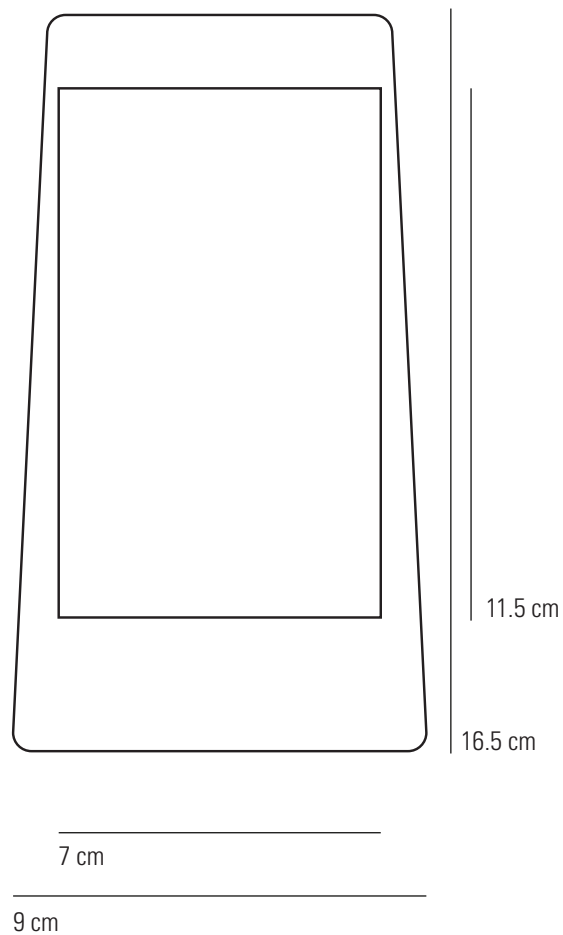

COACH LAMP Wall Light

Side View

Rear View

Specifications

PRODUCT CODE:	FW494
BULB CAP:	E27
MAX WATTAGE:	40W
VOLTAGE:	230V (AC)
BULB TYPE:	GLS
IP RATING:	IP20

MATERIAL:	BONE CHINA
AVAILABLE FINISH:	NATURAL BONE CHINA SHADE, SATIN CHROME BACK BOX