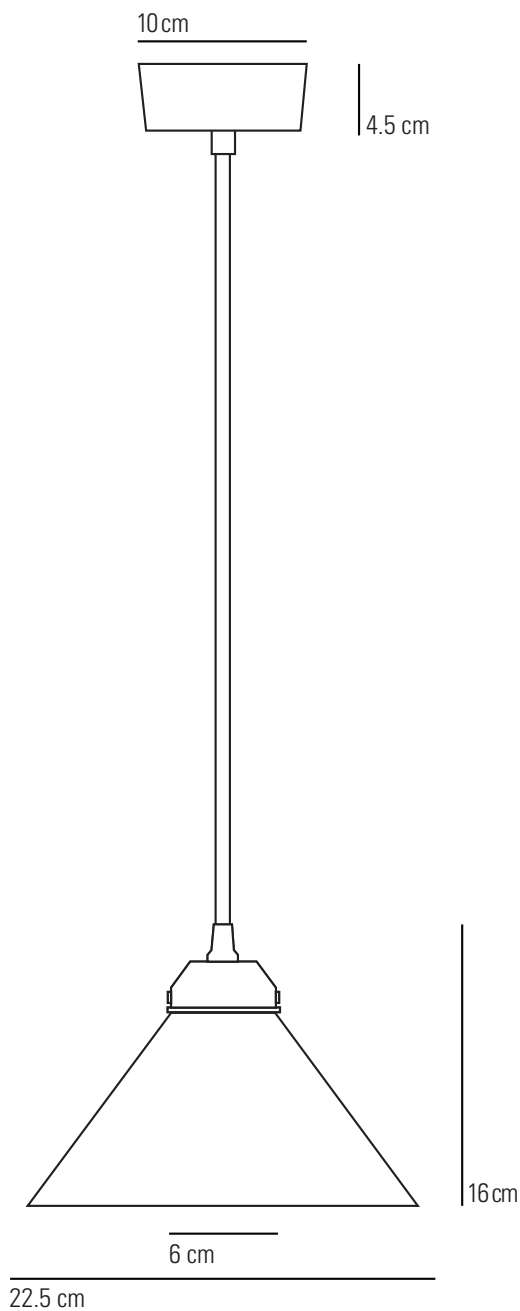

COBB SMALL Pendant Light

Specifications

PRODUCT CODE: FP189WP

BULB CAP: E27

MAX WATTAGE: 100W

VOLTAGE: 230V (AC)

BULB TYPE: GLS

IP RATING: IP20

MATERIAL: BONE CHINA

AVAILABLE FINISH: NATURAL BONE CHINA

CABLE LENGTH: 150 CM

CABLE COLOUR: SAND & TAUPE COTTON BRAID