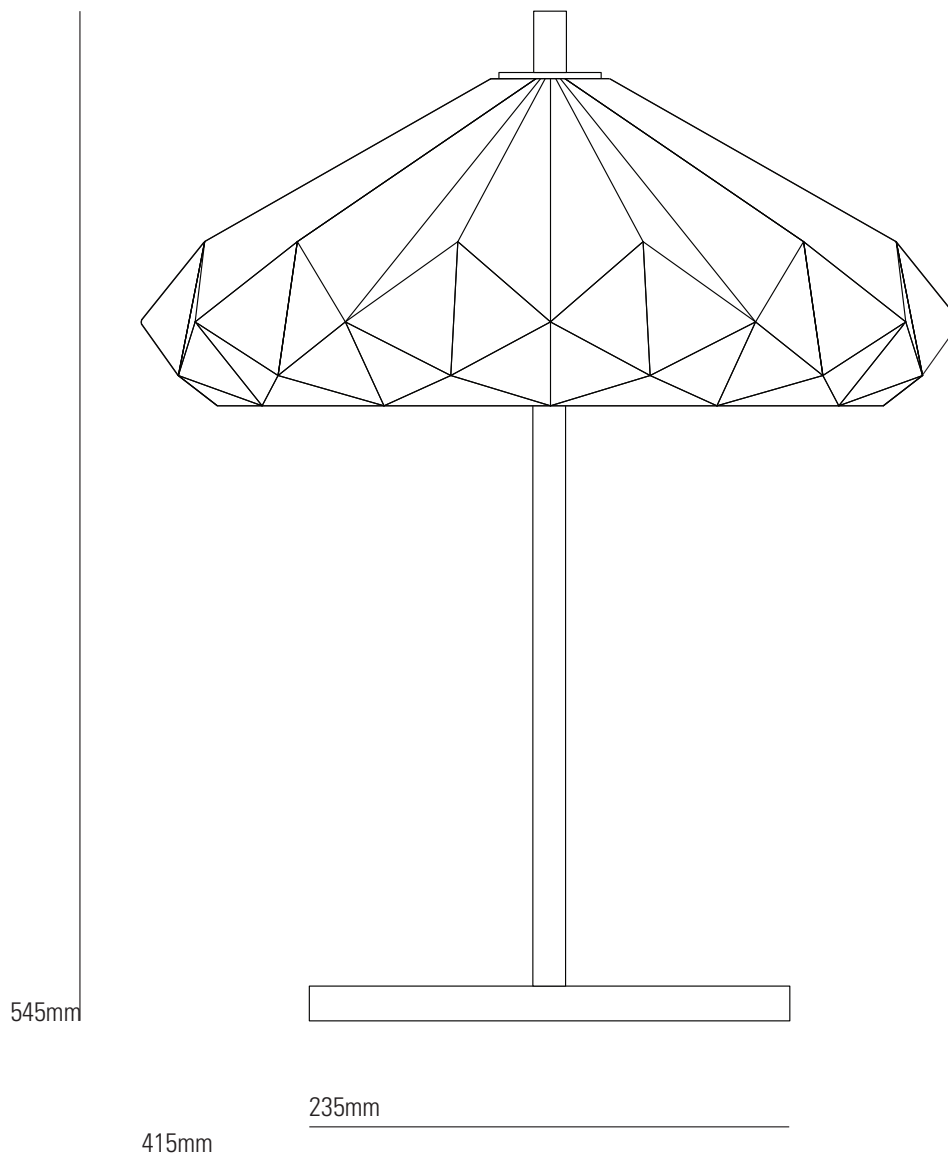

HATTON 4 Table Light

Specifications

PRODUCT CODE: FT566N

BULB CAP: E27

MAX WATTAGE: 100W

VOLTAGE: 230V (AC)

BULB TYPE: GLS

IP RATING: IP20

MATERIAL(S): BONE CHINA, STEEL

AVAILABLE FINISH: NATURAL BONE CHINA (SHADE)
SATIN CHROME (BASE/STEM)

CABLE COLOUR: BLACK COTTON BRAID

© ORIGINAL BTC
Made in the UK

originalbtc.com

Bulb not supplied. This product is available for specific markets.
Retrofit CFL and LED compatible.
Provided cable can be shorten during installation.
Longer cable lengths are available on request.