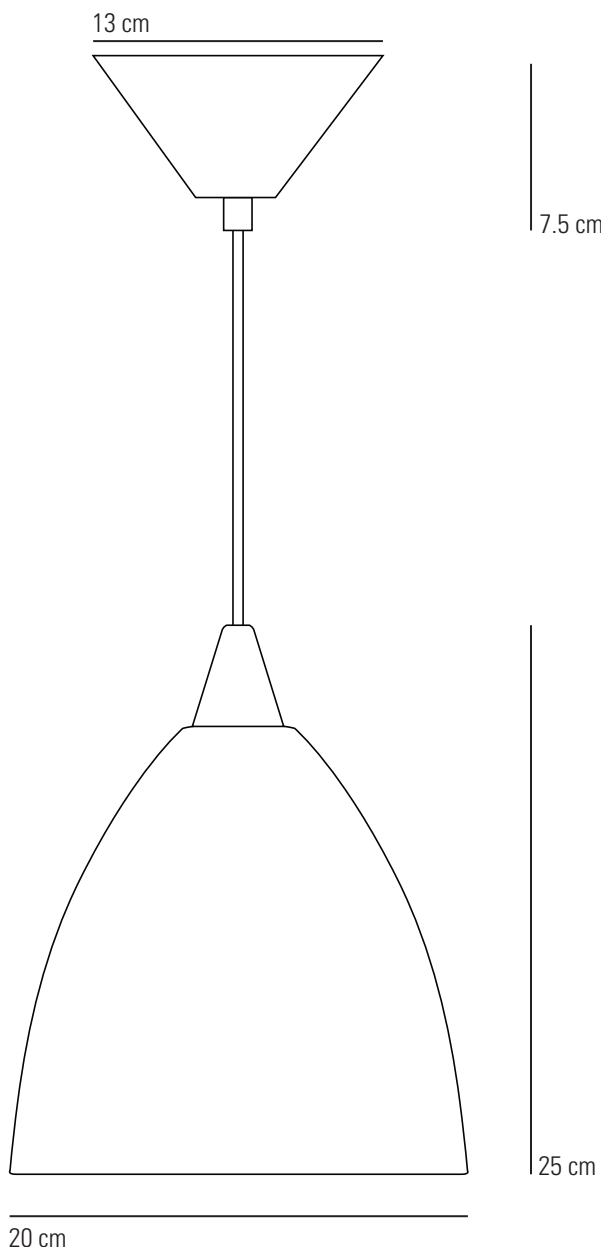

# PRISMATIC LARGE Pendant Light

## Specifications

PRODUCT CODE:	FP482
BULB CAP:	E27
MAX WATTAGE:	100W
VOLTAGE:	230V (AC)
BULB TYPE:	GLS
IP RATING:	IP20

MATERIAL(S):	GLASS
AVAILABLE FINISH:	PRISMATIC GLASS
CABLE LENGTH:	150CM
CABLE COLOUR:	TINNED BRAID