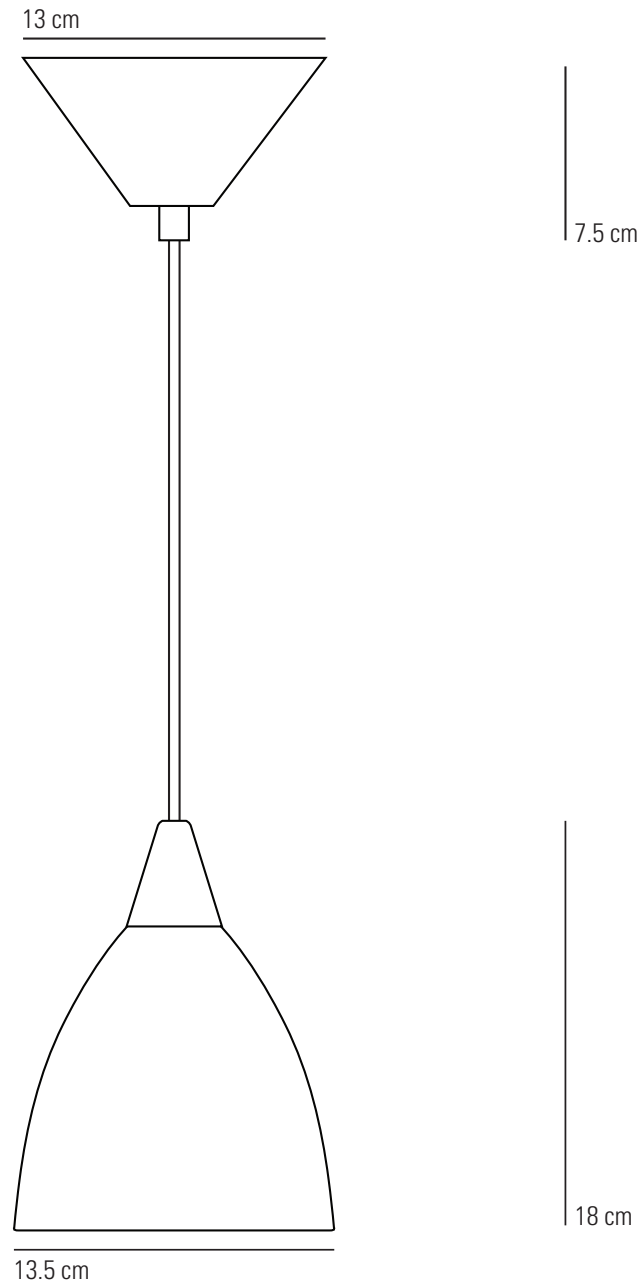

PRISMATIC SMALL Pendant Light

Specifications

| | |
|---------------|-----------|
| PRODUCT CODE: | FP481 |
| BULB CAP: | E27 |
| MAX WATTAGE: | 60W |
| VOLTAGE: | 230V (AC) |
| BULB TYPE: | GLS |
| IP RATING: | IP20 |

| | |
|-------------------|-----------------|
| MATERIAL(S): | GLASS |
| AVAILABLE FINISH: | PRISMATIC GLASS |
| CABLE LENGTH: | 150CM |
| CABLE COLOUR: | TINNED BRAID |