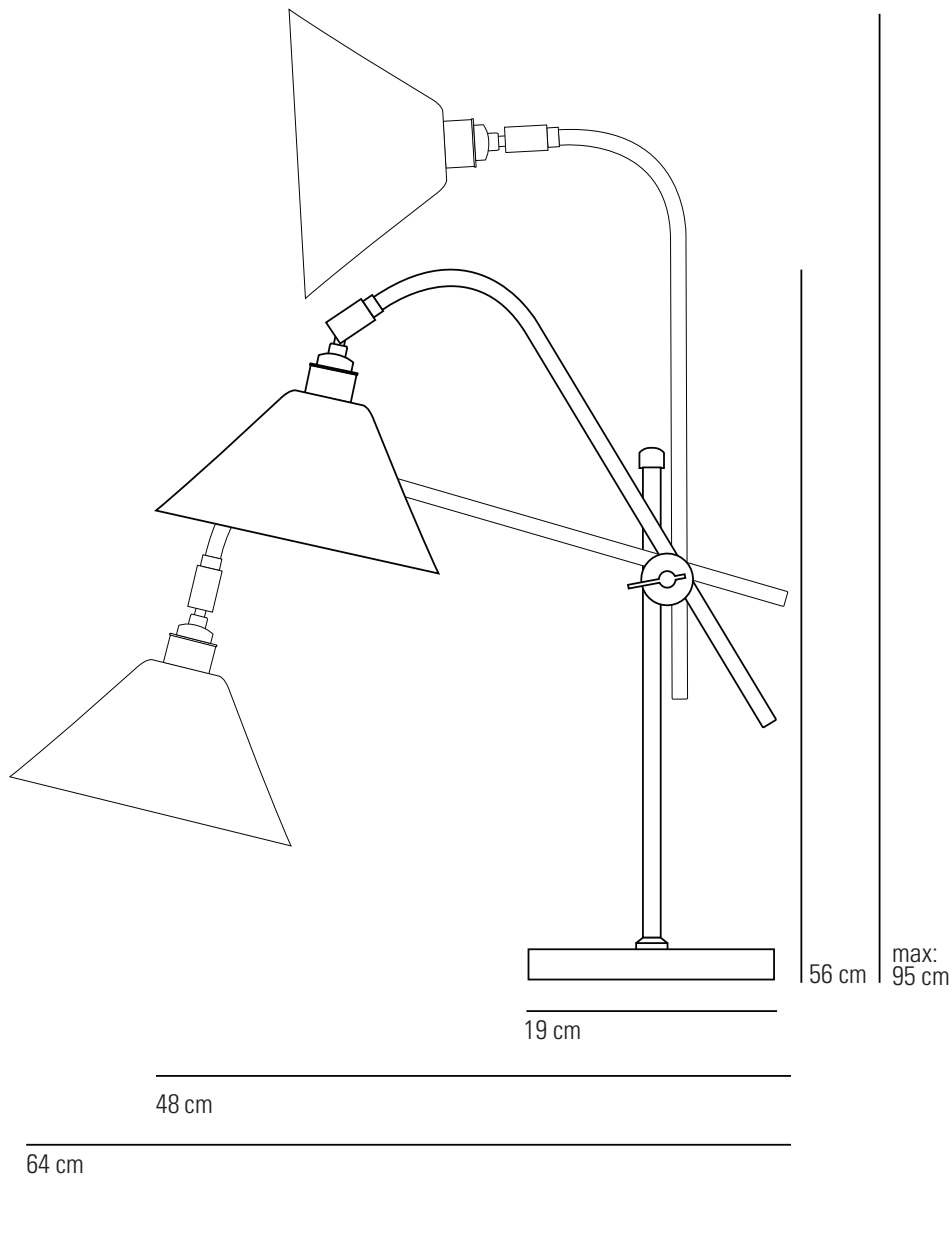

# TASK CERAMIC Table Light

## Specifications

PRODUCT CODE:	FT431
BULB CAP:	E27
MAX WATTAGE:	60W
VOLTAGE:	230V (AC)
BULB TYPE:	GLS
IP RATING:	IP20

MATERIAL(S):	BONE CHINA, ALUMINIUM, BRASS, STEEL
AVAILABLE FINISH:	NATURAL BONE CHINA SHADE, POLISHED CHROME STEM, POLISHED ALUMINUM BASE
CABLE COLOUR:	BLACK COTTON BRAID