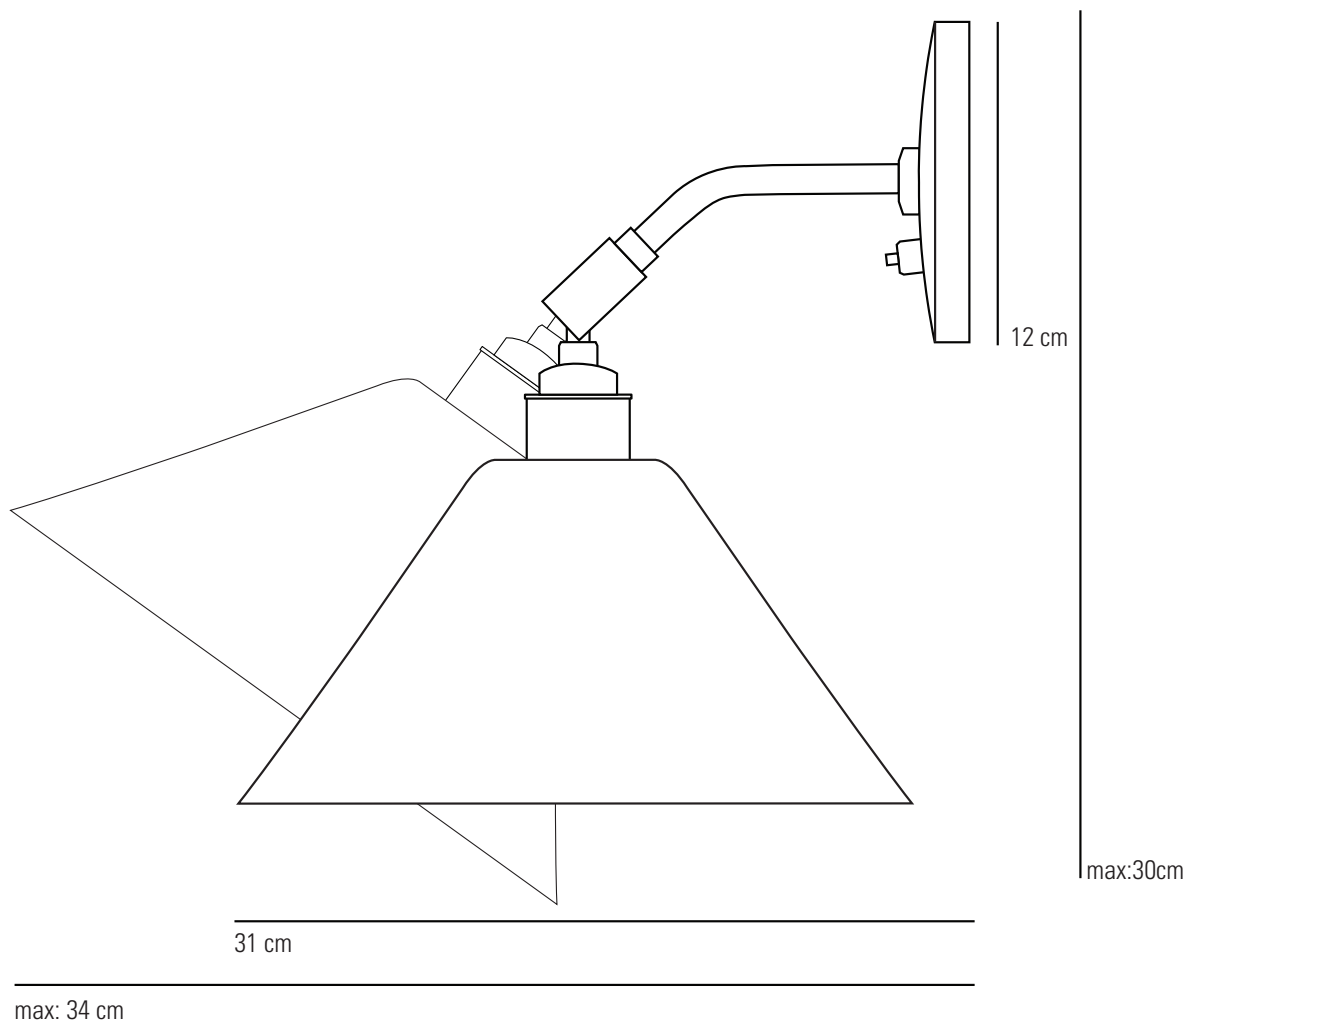

TASK CERAMIC Wall Light

Specifications

PRODUCT CODE:	FW437
BULB CAP:	E27
MAX WATTAGE:	60W
VOLTAGE:	230V (AC)
BULB TYPE:	GLS
IP RATING:	IP20

MATERIAL(S):	BONE CHINA, STEEL, ALUMINIUM
AVAILABLE FINISH:	NATURAL BONE CHINA SHADE CHROME PLATED STEM POLISHED ALUMINIUM BACKPLATE