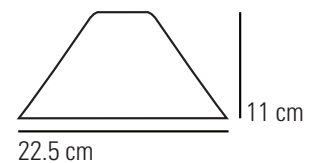

TASK CERAMIC Wall Light

Specifications

PRODUCT CODE:	FW437
BULB CAP:	E27
MAX WATTAGE:	60W
VOLTAGE:	230V (AC)
BULB TYPE:	GLS
IP RATING:	IP20

MATERIAL(S):	BONE CHINA, STEEL, ALUMINIUM
AVAILABLE FINISH:	NATURAL BONE CHINA SHADE CHROME PLATED STEM POLISHED ALUMINIUM BACKPLATE