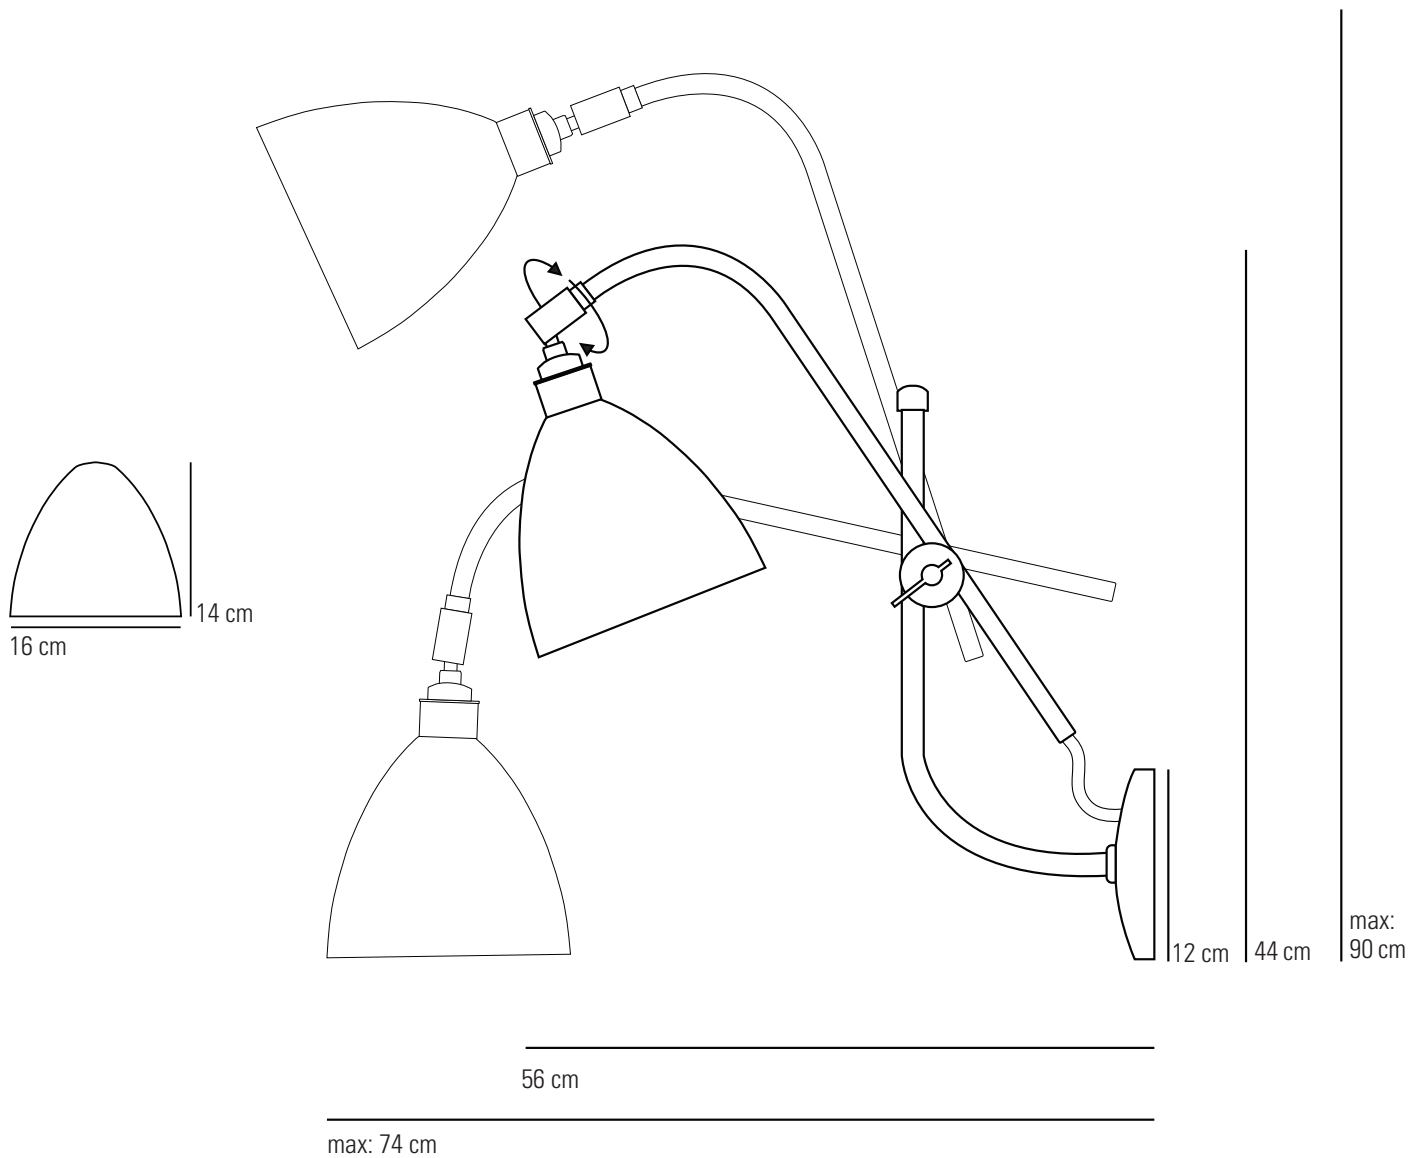

# TASK Wall Light

## Specifications

PRODUCT CODE:	FW341
BULB CAP:	E27
MAX WATTAGE:	60W
VOLTAGE:	230V (AC)
BULB TYPE:	GLS
IP RATING:	IP20

MATERIAL(S):	ALUMINIUM, BRASS, STEEL
AVAILABLE FINISH:	POLISHED ALUMINIUM/RED/ PUTTY/WHITE/OLIVE GREEN/ CREAM/NAVY/BLACK SHADE & BASE POLISHED CHROME STEM
CABLE COLOUR:	SAND & TAUPE COTTON BRAID/ BLACK COTTON BRAID