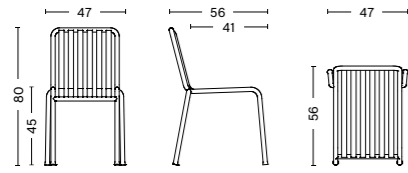

DIMENSIONS | SEATING

PALISSADE CHAIR
 Width 47 cm
 Depth 56 cm
 Height 80 cm
 Seat height 45 cm
 Seat depth 41 cm

PALISSADE ARMCHAIR
 Width 51 cm
 Depth 56 cm
 Height 80 cm
 Seat height 45 cm
 Seat depth 41 cm