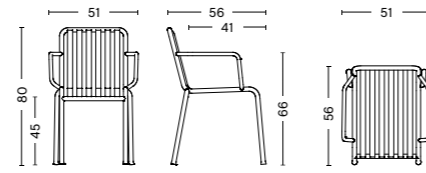

DIMENSIONS | SEATING

PALISSADE CHAIR
 Width 47 cm
 Depth 56 cm
 Height 80 cm
 Seat height 45 cm
 Seat depth 41 cm

PALISSADE ARMCHAIR
 Width 51 cm
 Depth 56 cm
 Height 80 cm
 Seat height 45 cm
 Seat depth 41 cm

PALISSADE DINING ARMCHAIR
 Width 63 cm
 Depth 66 cm
 Height 80 cm
 Seat height 45 cm
 Seat depth 44 cm

PALISSADE STOOL
 Width 37 cm
 Depth 42 cm
 Height 45 cm

PALISSADE LOUNGE CHAIR LOW
 Width 73 cm
 Depth 81 cm
 Height 70 cm
 Seat height 38 cm
 Seat depth 49 cm