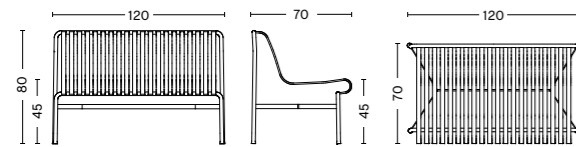

DIMENSIONS | SEATING

PALISSADE CHAIR
 Width 47 cm
 Depth 56 cm
 Height 80 cm
 Seat height 45 cm
 Seat depth 41 cm

PALISSADE ARMCHAIR
 Width 51 cm
 Depth 56 cm
 Height 80 cm
 Seat height 45 cm
 Seat depth 41 cm

PALISSADE DINING ARMCHAIR
 Width 63 cm
 Depth 66 cm
 Height 80 cm
 Seat height 45 cm
 Seat depth 44 cm

PALISSADE STOOL
 Width 37 cm
 Depth 42 cm
 Height 45 cm

PALISSADE LOUNGE CHAIR LOW
 Width 73 cm
 Depth 81 cm
 Height 70 cm
 Seat height 38 cm
 Seat depth 49 cm

PALISSADE LOUNGE CHAIR HIGH
 Width 73 cm
 Depth 92 cm
 Height 88 cm
 Seat height 38 cm
 Seat depth 49 cm

PALISSADE OTTOMAN
 Width 65 cm
 Depth 60 cm
 Height 37 cm

PALISSADE BAR STOOL
 Width 38 cm
 Depth 45 cm
 Height 78 cm