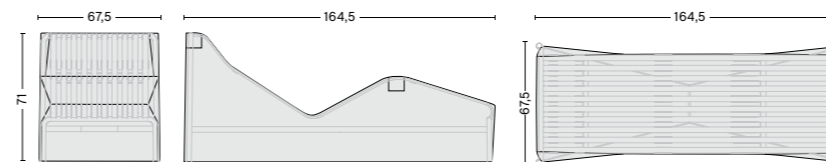

Black

DIMENSIONS

FOR DINING ARMCHAIR
Width 63 cm
Depth 67 cm
Height 80 cm

FOR LOUNGE CHAIR LOW
Width 72,5 cm
Depth 81 cm
Height 71,5 cm

FOR LOUNGE SOFA
Width 139,5 cm
Depth 88 cm
Height 70,5 cm

FOR DINING BENCH WITH ARMREST
Width 128,5 cm
Depth 69 cm
Height 80 cm