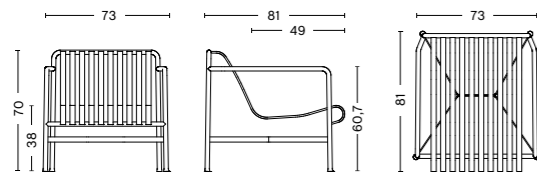

DIMENSIONS | SEATING

PALISSADE CHAIR
 Width 47 cm
 Depth 56 cm
 Height 80 cm
 Seat height 45 cm
 Seat depth 41 cm

PALISSADE ARMCHAIR
 Width 51 cm
 Depth 56 cm
 Height 80 cm
 Seat height 45 cm
 Seat depth 41 cm

PALISSADE DINING ARMCHAIR
 Width 63 cm
 Depth 66 cm
 Height 80 cm
 Seat height 45 cm
 Seat depth 44 cm

PALISSADE STOOL
 Width 37 cm
 Depth 42 cm
 Height 45 cm

PALISSADE LOUNGE CHAIR LOW
 Width 73 cm
 Depth 81 cm
 Height 70 cm
 Seat height 38 cm
 Seat depth 49 cm

PALISSADE LOUNGE CHAIR HIGH
 Width 73 cm
 Depth 92 cm
 Height 88 cm
 Seat height 38 cm
 Seat depth 49 cm

PALISSADE OTTOMAN
 Width 65 cm
 Depth 60 cm
 Height 37 cm

PALISSADE BAR STOOL
 Width 38 cm
 Depth 45 cm
 Height 78 cm