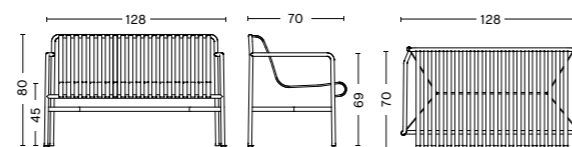

PALISSADE LOUNGE CHAIR HIGH
 Width 73 cm
 Depth 92 cm
 Height 88 cm
 Seat height 38 cm
 Seat depth 49 cm

PALISSADE OTTOMAN
 Width 65 cm
 Depth 60 cm
 Height 37 cm

PALISSADE BAR STOOL
 Width 38 cm
 Depth 45 cm
 Height 78 cm

PALISSADE DINING BENCH W/O ARMREST
 Width 120 cm
 Depth 70 cm
 Height 80 cm
 Seat height 45 cm

PALISSADE DINING BENCH
 Width 128 cm
 Depth 70 cm
 Height 80 cm
 Seat height 45 cm

PALISSADE LOUNGE SOFA
 Width 139 cm
 Depth 88 cm
 Height 70 cm
 Seat height 38 cm
 Seat depth 49 cm