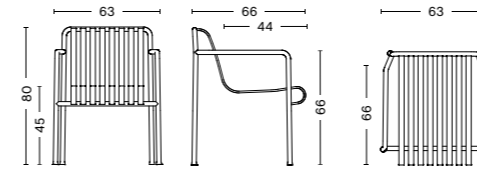

DIMENSIONS | SEATING

PALISSADE CHAIR
 Width 47 cm
 Depth 56 cm
 Height 80 cm
 Seat height 45 cm
 Seat depth 41 cm

PALISSADE ARMCHAIR
 Width 51 cm
 Depth 56 cm
 Height 80 cm
 Seat height 45 cm
 Seat depth 41 cm

PALISSADE DINING ARMCHAIR
 Width 63 cm
 Depth 66 cm
 Height 80 cm
 Seat height 45 cm
 Seat depth 44 cm

PALISSADE STOOL
 Width 37 cm
 Depth 42 cm
 Height 45 cm

PALISSADE LOUNGE CHAIR LOW
 Width 73 cm
 Depth 81 cm
 Height 70 cm
 Seat height 38 cm
 Seat depth 49 cm