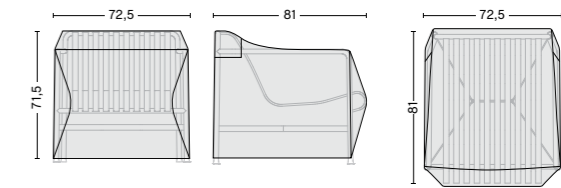

Black

DIMENSIONS

FOR DINING ARMCHAIR
Width 63 cm
Depth 67 cm
Height 80 cm

FOR LOUNGE CHAIR LOW
Width 72,5 cm
Depth 81 cm
Height 71,5 cm

FOR LOUNGE SOFA
Width 139,5 cm
Depth 88 cm
Height 70,5 cm

FOR DINING BENCH WITH ARMREST
Width 128,5 cm
Depth 69 cm
Height 80 cm