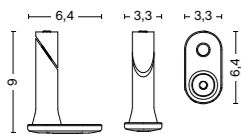

MATERIALS

FIXATION BRACKET
Powder coated stainless steel with EPDM rubber washer

DIMENSIONS

Width 6,4 cm
Depth 3,3 cm
Height 9 cm

COLOUR & FINISH

Please note that the colours are indicative

Anthracite
powder
coated steel