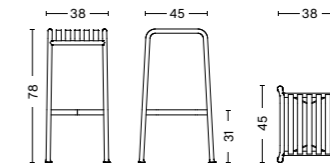

DIMENSIONS | SEATING

PALISSADE CHAIR
 Width 47 cm
 Depth 56 cm
 Height 80 cm
 Seat height 45 cm
 Seat depth 41 cm

PALISSADE ARMCHAIR
 Width 51 cm
 Depth 56 cm
 Height 80 cm
 Seat height 45 cm
 Seat depth 41 cm

PALISSADE DINING ARMCHAIR
 Width 63 cm
 Depth 66 cm
 Height 80 cm
 Seat height 45 cm
 Seat depth 44 cm

PALISSADE STOOL
 Width 37 cm
 Depth 42 cm
 Height 45 cm

PALISSADE LOUNGE CHAIR LOW
 Width 73 cm
 Depth 81 cm
 Height 70 cm
 Seat height 38 cm
 Seat depth 49 cm

PALISSADE LOUNGE CHAIR HIGH
 Width 73 cm
 Depth 92 cm
 Height 88 cm
 Seat height 38 cm
 Seat depth 49 cm

PALISSADE OTTOMAN
 Width 65 cm
 Depth 60 cm
 Height 37 cm

PALISSADE BAR STOOL
 Width 38 cm
 Depth 45 cm
 Height 78 cm

PALISSADE DINING BENCH W/O ARMREST
 Width 120 cm
 Depth 70 cm
 Height 80 cm
 Seat height 45 cm

PALISSADE DINING BENCH
 Width 128 cm
 Depth 70 cm
 Height 80 cm
 Seat height 45 cm

PALISSADE LOUNGE SOFA
 Width 139 cm
 Depth 88 cm
 Height 70 cm
 Seat height 38 cm
 Seat depth 49 cm