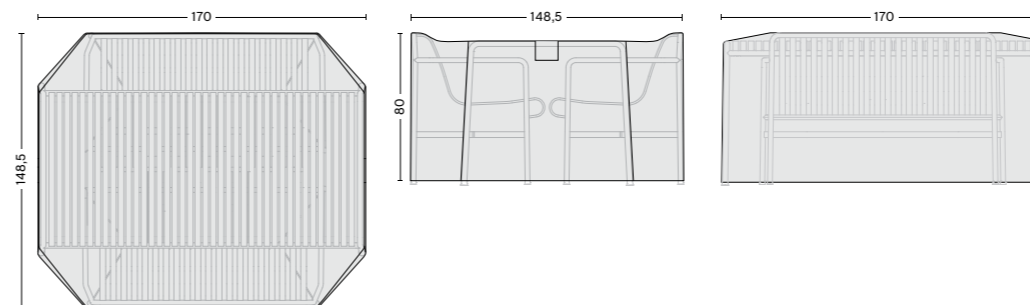

FOR TABLE INCL. 2 PCS DINING ARMCHAIR
Length 170 cm
Width 148,5 cm
Height 80 cm