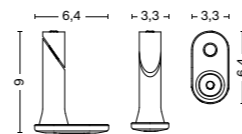

MATERIALS

FIXATION BRACKET
Powder coated stainless steel with EPDM rubber washer

DIMENSIONS

Width 6,4 cm
Depth 3,3 cm
Height 9 cm

COLOUR & FINISH

Please note that the colours are indicative

Anthracite
powder
coated steel