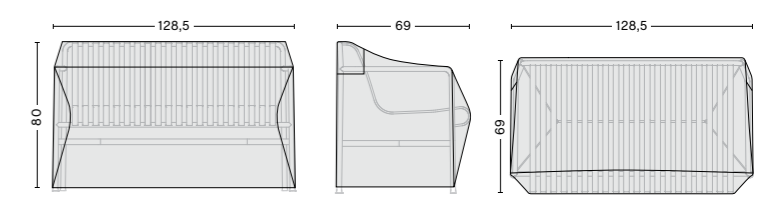

Black

DIMENSIONS

FOR DINING ARMCHAIR
Width 63 cm
Depth 67 cm
Height 80 cm

FOR LOUNGE CHAIR LOW
Width 72,5 cm
Depth 81 cm
Height 71,5 cm

FOR LOUNGE SOFA
Width 139,5 cm
Depth 88 cm
Height 70,5 cm

FOR DINING BENCH WITH ARMREST
Width 128,5 cm
Depth 69 cm
Height 80 cm