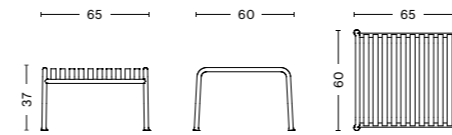

PALISSADE OTTOMAN
Width 65 cm
Depth 60 cm
Height 37 cm