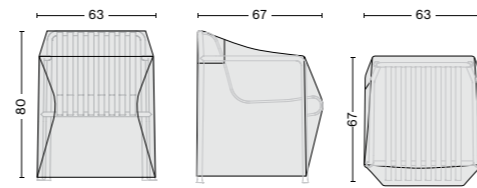

Black

DIMENSIONS

FOR DINING ARMCHAIR
Width 63 cm
Depth 67 cm
Height 80 cm

FOR LOUNGE CHAIR LOW
Width 72,5 cm
Depth 81 cm
Height 71,5 cm

FOR LOUNGE SOFA
Width 139,5 cm
Depth 88 cm
Height 70,5 cm

FOR DINING BENCH WITH ARMREST
Width 128,5 cm
Depth 69 cm
Height 80 cm