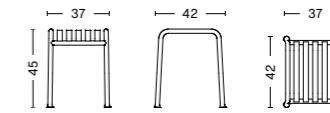

DIMENSIONS | SEATING

PALISSADE CHAIR
 Width 47 cm
 Depth 56 cm
 Height 80 cm
 Seat height 45 cm
 Seat depth 41 cm

PALISSADE ARMCHAIR
 Width 51 cm
 Depth 56 cm
 Height 80 cm
 Seat height 45 cm
 Seat depth 41 cm

PALISSADE DINING ARMCHAIR
 Width 63 cm
 Depth 66 cm
 Height 80 cm
 Seat height 45 cm
 Seat depth 44 cm

PALISSADE STOOL
 Width 37 cm
 Depth 42 cm
 Height 45 cm

PALISSADE LOUNGE CHAIR LOW
 Width 73 cm
 Depth 81 cm
 Height 70 cm
 Seat height 38 cm
 Seat depth 49 cm