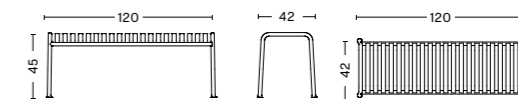

PALISSADE BENCH
Width 120 cm
Depth 42 cm
Height 45 cm