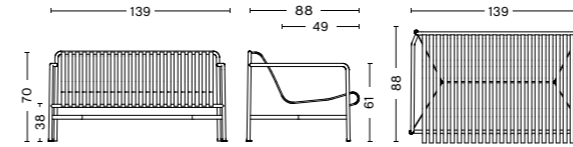

PALISSADE LOUNGE CHAIR HIGH
 Width 73 cm
 Depth 92 cm
 Height 88 cm
 Seat height 38 cm
 Seat depth 49 cm

PALISSADE OTTOMAN
 Width 65 cm
 Depth 60 cm
 Height 37 cm

PALISSADE BAR STOOL
 Width 38 cm
 Depth 45 cm
 Height 78 cm

PALISSADE DINING BENCH W/O ARMREST
 Width 120 cm
 Depth 70 cm
 Height 80 cm
 Seat height 45 cm

PALISSADE DINING BENCH
 Width 128 cm
 Depth 70 cm
 Height 80 cm
 Seat height 45 cm

PALISSADE LOUNGE SOFA
 Width 139 cm
 Depth 88 cm
 Height 70 cm
 Seat height 38 cm
 Seat depth 49 cm