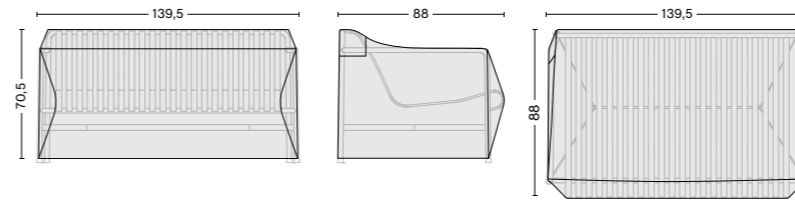

Black

DIMENSIONS

FOR DINING ARMCHAIR
Width 63 cm
Depth 67 cm
Height 80 cm

FOR LOUNGE CHAIR LOW
Width 72,5 cm
Depth 81 cm
Height 71,5 cm

FOR LOUNGE SOFA
Width 139,5 cm
Depth 88 cm
Height 70,5 cm

FOR DINING BENCH WITH ARMREST
Width 128,5 cm
Depth 69 cm
Height 80 cm