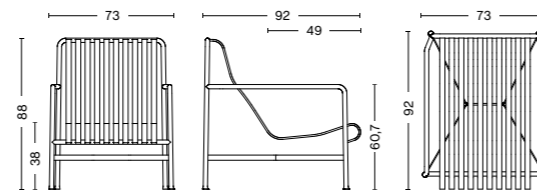

DIMENSIONS | SEATING

PALISSADE CHAIR
 Width 47 cm
 Depth 56 cm
 Height 80 cm
 Seat height 45 cm
 Seat depth 41 cm

PALISSADE ARMCHAIR
 Width 51 cm
 Depth 56 cm
 Height 80 cm
 Seat height 45 cm
 Seat depth 41 cm

PALISSADE DINING ARMCHAIR
 Width 63 cm
 Depth 66 cm
 Height 80 cm
 Seat height 45 cm
 Seat depth 44 cm

PALISSADE STOOL
 Width 37 cm
 Depth 42 cm
 Height 45 cm

PALISSADE LOUNGE CHAIR LOW
 Width 73 cm
 Depth 81 cm
 Height 70 cm
 Seat height 38 cm
 Seat depth 49 cm

PALISSADE LOUNGE CHAIR HIGH
 Width 73 cm
 Depth 92 cm
 Height 88 cm
 Seat height 38 cm
 Seat depth 49 cm

PALISSADE OTTOMAN
 Width 65 cm
 Depth 60 cm
 Height 37 cm

PALISSADE BAR STOOL
 Width 38 cm
 Depth 45 cm
 Height 78 cm