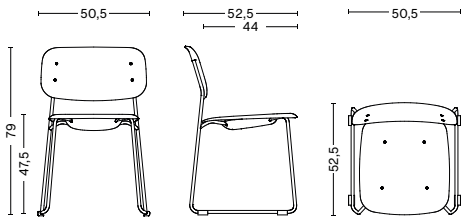

## SOFT EDGE 55 SLED

DESIGN BY ISKOS-BERLIN, 2020

Iskos-Berlin's Soft Edge series features an organically shaped seat and back, blending strong curves with extreme lightness to create a minimalistic design that optimises human-centric comfort. With its plastic (PP) seat and back in a wide range of colours and steel-sled base, Soft Edge 55 Sled offers both uncluttered aesthetics, stability, and functionality. Its strength, stackability, and ability to link multiple chairs together make it ideal for using in private, public, and contract environments – from homes to corporate spaces and cafés. Also available with upholstered seat.

### DIMENSIONS

WIDTH 50,5 CM | 19.9"

DEPTH 52,5 CM | 20.7"

HEIGHT 79 CM | 31.1"

SEAT HEIGHT 47,5 CM | 18.7"

SEAT DEPTH 44 CM | 17.3"